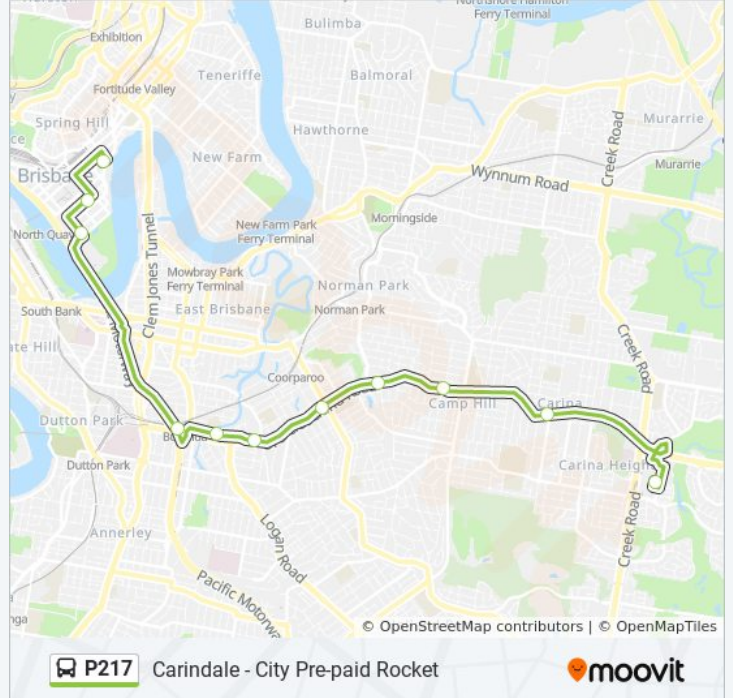

 P217

Carindale - City Pre-paid Rocket

Get The App

The P217 bus line (Carindale - City Pre-paid Rocket) has 2 routes. For regular weekdays, their operation hours are:
(1) Carindale Interchange: 4:09 PM - 6:24 PM(2) City, Queen St: 6:40 AM - 8:20 AM
Use the Moovit App to find the closest P217 bus station near you and find out when is the next P217 bus arriving.

Direction: Carindale Interchange

11 stops

[VIEW LINE SCHEDULE](#)

- Queen Street Stop 61 Near Wharf St
- Charlotte Street Stop 52 Near Edward St
- George Street Stop 123 Near Alice St
- Buranda Busway, Platform 2
- Stones Corner Station, Platform 2
- Langlands Park Station, Platform 2
- Old Cleveland Rd at Coorparoo Stop 23
- Old Cleveland Rd at Kismet Street Stop 26
- Old Cleveland Rd at Camp Hill
- Old Cleveland Rd at Carina Stop 35
- Carindale Shopping Centre Interchange

P217 bus Info

Direction: Carindale Interchange

Stops: 11

Trip Duration: 49 min

Line Summary:

Direction: City, Queen St

10 stops

[VIEW LINE SCHEDULE](#)

- Carindale Shopping Centre Station, Platform F
- Old Cleveland Rd at Carina, Stop 35
- Old Cleveland Rd at Camp Hill, Stop 30
- Old Cleveland Rd at Kismet Street, Stop 26
- Old Cleveland Rd at Coorparoo, Stop 23
- Langlands Park Station, Platform 1
- Stones Corner Station, Platform 1
- Buranda Busway, Platform 1
- Elizabeth Street Stop 81 Near George St
- Queen Street Stop 61 Near Wharf St