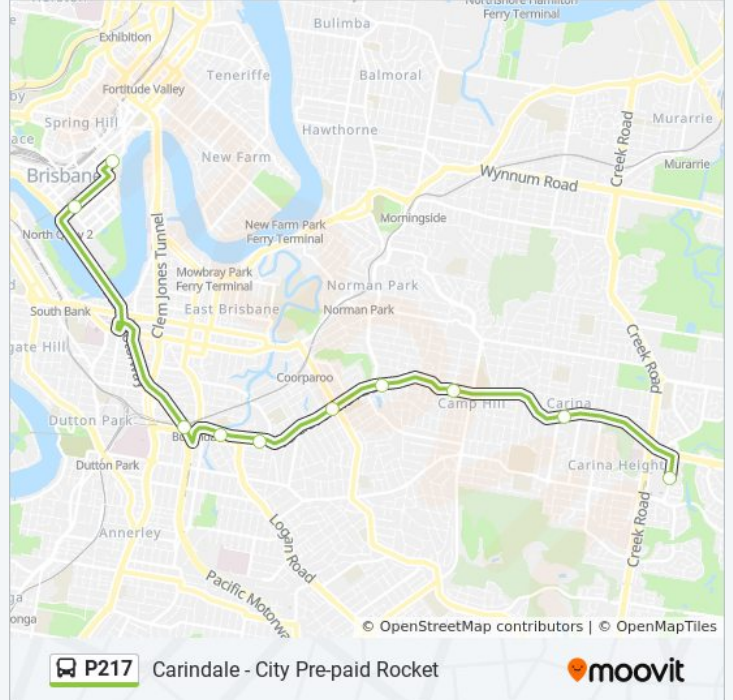

P217 bus time schedules and route maps are available in an offline PDF at moovitapp.com. Use the [Moovit App](#) to see live bus times, train schedule or subway schedule, and step-by-step directions for all public transit in Brisbane.

[About Moovit](#) • [MaaS Solutions](#) • [Supported Countries](#) • [Mooviter Community](#)

© 2024 Moovit - All Rights Reserved

Check Live Arrival Times