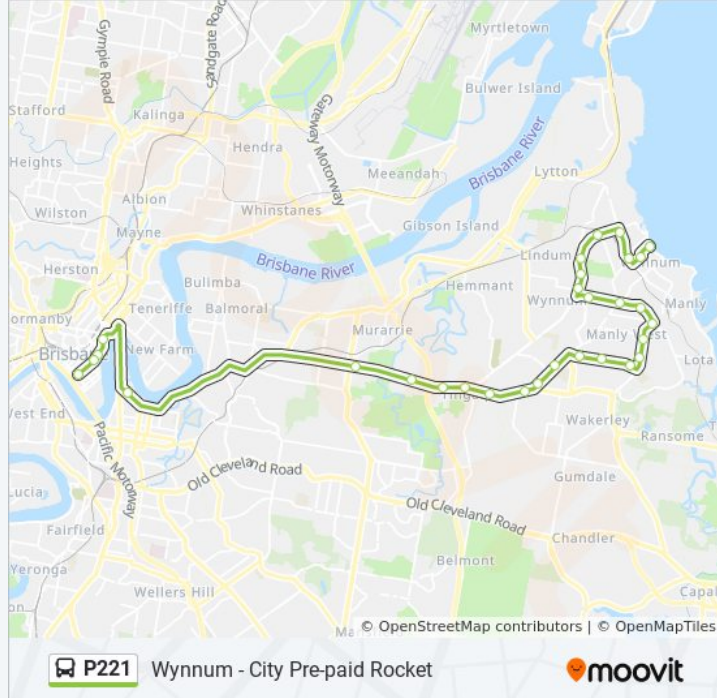

Manly Rd at Manly West Near Stannard Rd

Manly Rd at Whites Road

Preston Rd at Seabreeze

Preston Rd at Corner House

Preston Rd Near Randall Rd

Wynnum Rd at Wynnum West, Stop 55

Wynnum Rd at Wynnum Golf

Wynnum Rd at Sibley Road

Wynnum Rd at Stradbroke Avenue

Tingal Rd at Wynnum Near Wilde St

Tingal Rd at Wynnum RSL

Florence St at Wynnum Central, Stop 97

Wynnum Esp Near Florence St

P221 bus time schedules and route maps are available in an offline PDF at moovitapp.com. Use the [Moovit App](#) to see live bus times, train schedule or subway schedule, and step-by-step directions for all public transit in Brisbane.

[About Moovit](#) · [MaaS Solutions](#) · [Supported Countries](#) · [Mooviter Community](#)

© 2024 Moovit - All Rights Reserved

Check Live Arrival Times