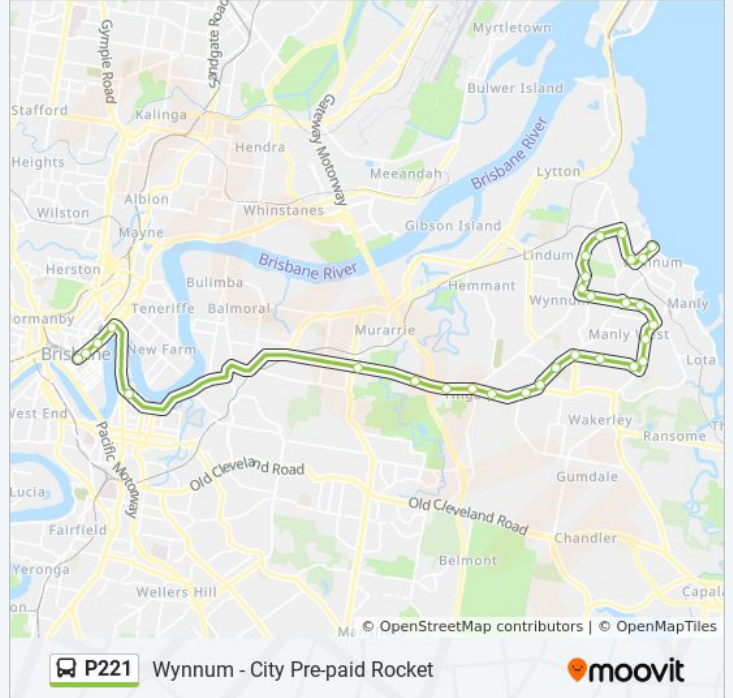

Direction: City, Ann St Stop 10a at King George Sq

31 stops

[VIEW LINE SCHEDULE](#)

- Wynnum Esp Near Florence St
- Florence St at Wynnum Central Stop 97
- Tingal Rd at Wynnum Rsl, Stop 99
- Tingal Rd at Wynnum, Stop 3
- Wynnum Rd at Stradbroke Avenue
- Wynnum Rd at Sibley Road
- Wynnum Rd at Wynnum Golf, Stop 54
- Wynnum Rd at Wynnum West, Stop 55
- Preston Rd Near Wynnum Rd
- Preston Rd at Corner House, Stop 74/66
- Preston Rd at Seabreeze, Stop 72/68
- Manly Rd at Whites Road
- Manly Rd at Manly West Near Delsia St
- Manly Rd at Silky Oaks
- Caloundra St at Janoah Gardens
- Radford Rd at Manly Vista
- Radford Rd Near Wondall Rd
- Wondall Rd at Moreton Bay College
- Wondall Rd Near Manly Rd
- Manly Rd at Nestle Inn, Stop 52/46
- Manly Rd Near Castlerea St

P221 bus Time Schedule

City, Ann St Stop 10a at King George Sq Route
Timetable:

Sunday	Not Operational
Monday	06:25 - 07:55
Tuesday	06:25 - 07:55
Wednesday	06:25 - 07:55
Thursday	06:25 - 07:55
Friday	06:25 - 07:55
Saturday	Not Operational

P221 bus Info

Direction: City, Ann St Stop 10a at King George Sq
Stops: 31
Trip Duration: 70 min
Line Summary:

Wynnum Rd Near Belmont Rd
 Wynnum Rd at Tingalpa West Near Stanton Rd
 Wynnum Rd at Murarrie Road
 Wynnum Rd at Cannon Hill
 Wynnum Rd at Morningside Rail, Stop 25
 Shafston Ave at Connor Street, Stop 10/6
 Ann Street Stop 219 at All Hallows
 Ann Street Stop 6
 Ann Street Stop 8
 Ann Street Stop 10a at King George Square

P221 bus Info

Direction: Pandanus Beach

Stops: 31

Trip Duration: 58 min

Line Summary:

Manly Rd at Manly West Near Stannard Rd

Manly Rd at Whites Road

Preston Rd at Seabreeze