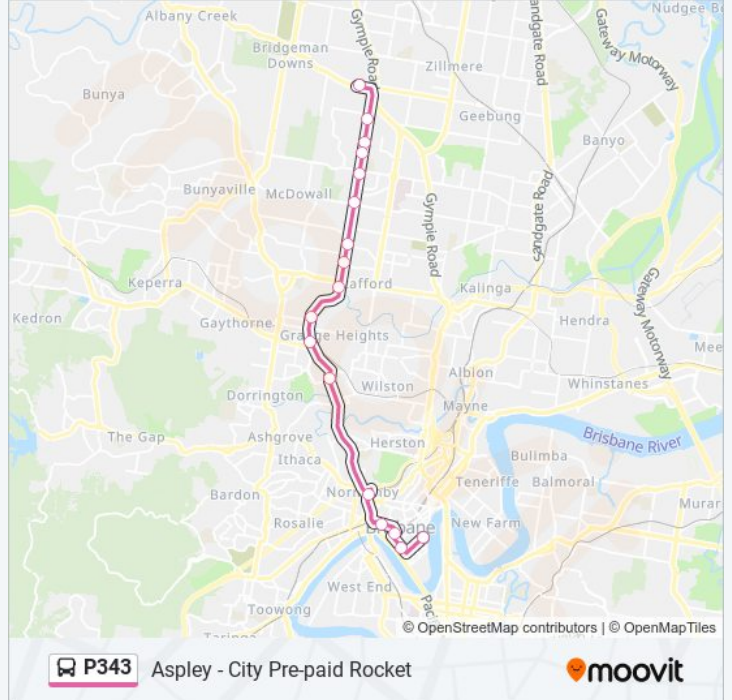

### Direction: Aspley Hypermarket

17 stops

[VIEW LINE SCHEDULE](#)

- Charlotte Street Stop 90 Near Market St
- George Street Stop 116
- Turbot St Stop 130 at Magistrates Court
- Roma Street Busway, Platform 1
- Normanby Station, Platform 2
- Enoggera Rd at Banks Street, Stop 22
- South Pine Rd at Alderley, Stop 27
- Shand St at Sicklefield Rd, Stop 31
- Shand St at Sparkes Hill
- Appleby Rd at Stafford North, Stop 34a
- Stafford Heights South, Appleby Road
- Maundrell Tce at Stafford Heights
- Maundrell Tce at Craigslea, Stop 44
- Maundrell Tce at John Goss Reserve, Stop 47
- Maundrell Tce at Chermside West, Stop 48
- Maundrell Tce at Horn Road, Stop 50a
- Aspley Hypermarket

### P343 bus Info

**Direction:** Aspley Hypermarket

**Stops:** 17

**Trip Duration:** 46 min

**Line Summary:**

**Direction: City, Eagle St Pier**

17 stops

[VIEW LINE SCHEDULE](#)

**P343 bus Info**

**Direction:** City, Eagle St Pier

**Stops:** 17

**Trip Duration:** 63 min

**Line Summary:**

P343 bus time schedules and route maps are available in an offline PDF at [moovitapp.com](https://moovitapp.com). Use the Moovit App to see live bus times, train schedule or subway schedule, and step-by-step directions for all public transit in Brisbane.