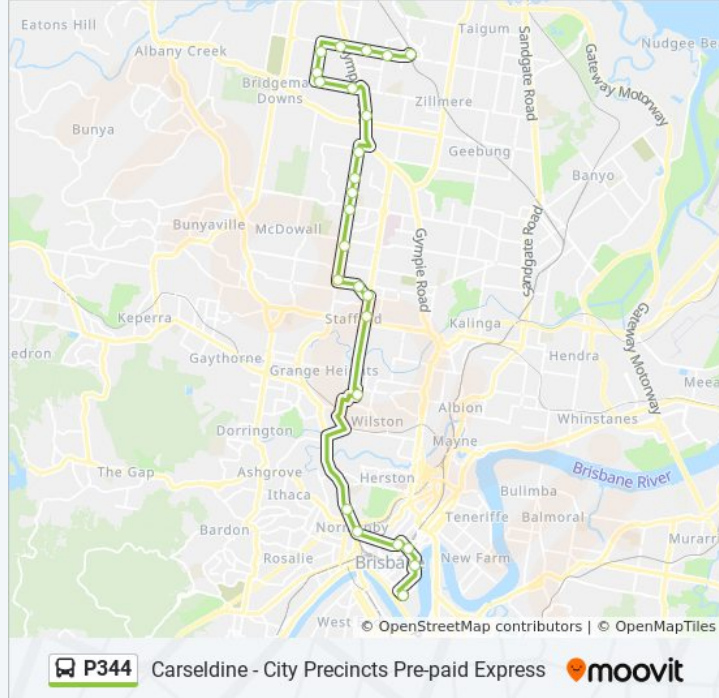

The P344 bus line (Carseldine - City Precincts Pre-paid Express) has 2 routes. For regular weekdays, their operation hours are:

(1) Carseldine Station: 4:18 PM - 6:05 PM (2) City, George St: 6:23 AM - 8:25 AM

Use the Moovit App to find the closest P344 bus station near you and find out when is the next P344 bus arriving.

Direction: Carseldine Station

25 stops

[VIEW LINE SCHEDULE](#)

Margaret Street Stop 94 Near George St
Eagle St Near Creek St, Stop 62
Wharf Street Stop 162 Near Ann St
Leichhardt Street Stop 164 at the Ridge
Musgrave Rd at Normanby Fiveways, Stop 4
Kelvin Grove Rd Near Prospect Tce, Stop 13
Thomas St at Grange, Stop 25/26
Webster Rd at Stafford, Stop 30
Wilgarning St Near Canonbar St
Wilgarning St at Mumbil St
Stafford Heights South, Appleby Road
Maudrell Tce at Stafford Heights
Maudrell Tce at Craigslea, Stop 44
Maudrell Tce at John Goss Reserve, Stop 47
Maudrell Tce at Chermside West, Stop 48
Maudrell Tce at Horn Road, Stop 50a
Gympie Rd Near Gayford St
Graham Rd At Carseldine Chateaus, Stop 47
Graham Rd at Carseldine West Near Kentia St
Ridley Rd at Ridley Road South
Ridley Rd Near Centurion St

P344 bus Info

Direction: City, George St

Stops: 25

Trip Duration: 68 min

Line Summary:

Thomas St at Grange Near Carberry St

Kelvin Grove Rd Near Mccaskie Park, Stop 12

Kelvin Grove Rd at Normanby

Leichhardt Street Stop 165 at the Ridge

Wharf Street Stop 166 Near Turbot St

Eagle Street Stop 152 at Riverside Centre

George Street Stop 123 Near Alice St

P344 bus time schedules and route maps are available in an offline PDF at moovitapp.com. Use the [Moovit App](#) to see live bus times, train schedule or subway schedule, and step-by-step directions for all public transit in Brisbane.