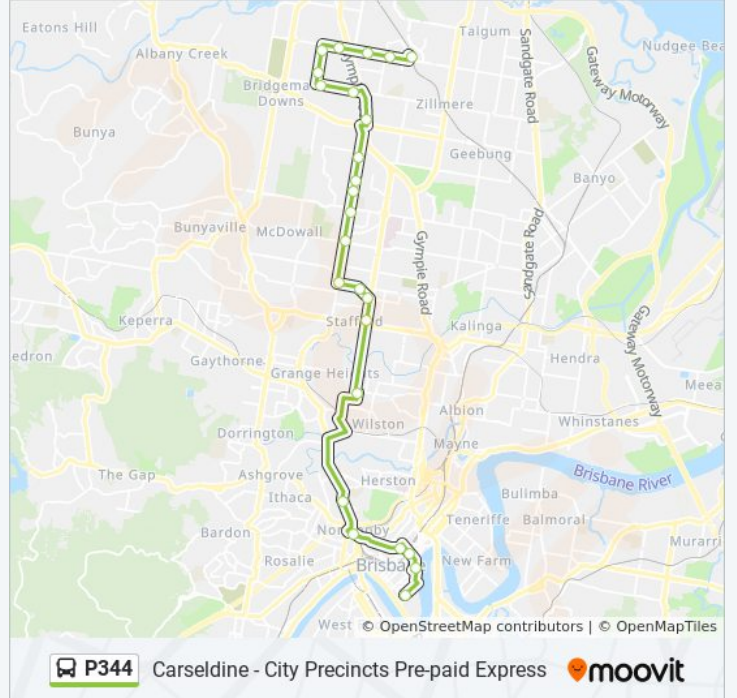

Use the Moovit App to find the closest P344 bus station near you and find out when is the next P344 bus arriving.

Direction: Carseldine Station

25 stops

[VIEW LINE SCHEDULE](#)

Margaret Street Stop 94 Near George St
Eagle St Near Creek St, Stop 62
Wharf Street Stop 162 Near Ann St
Leichhardt Street Stop 164 at the Ridge
Musgrave Rd at Normanby Fiveways, Stop 4
Kelvin Grove Rd Near Prospect Tce, Stop 13
Thomas St at Grange, Stop 25/26
Webster Rd at Stafford, Stop 30
Wilgarning St Near Canonbar St
Wilgarning St at Mumbil St
Stafford Heights South, Appleby Road
Maudrell Tce at Stafford Heights
Maudrell Tce at Craigslea, Stop 44
Maudrell Tce at John Goss Reserve, Stop 47
Maudrell Tce at Chermside West, Stop 48
Maudrell Tce at Horn Road, Stop 50a
Gympie Rd Near Gayford St
Graham Rd At Carseldine Chateaus, Stop 47
Graham Rd at Carseldine West Near Kentia St
Ridley Rd at Ridley Road South
Ridley Rd Near Centurion St

P344 bus Info

Direction: Carseldine Station

Stops: 25

Trip Duration: 58 min

Line Summary:

Beams Rd Near Tintara St

Beams Rd at Bangalore Street

Beams Rd at Carseldine Campus

Carseldine Station

P344 Carseldine - City Precincts Pre-paid Express

Direction: City, George St

25 stops

[VIEW LINE SCHEDULE](#)

Carseldine Station

Beams Rd at Carseldine Campus

Beams Rd at Bangalore Street

P344 bus Info

Direction: City, George St

Stops: 25

Trip Duration: 68 min

Line Summary:

Thomas St at Grange Near Carberry St

Kelvin Grove Rd Near Mccaskie Park, Stop 12

Kelvin Grove Rd at Normanby