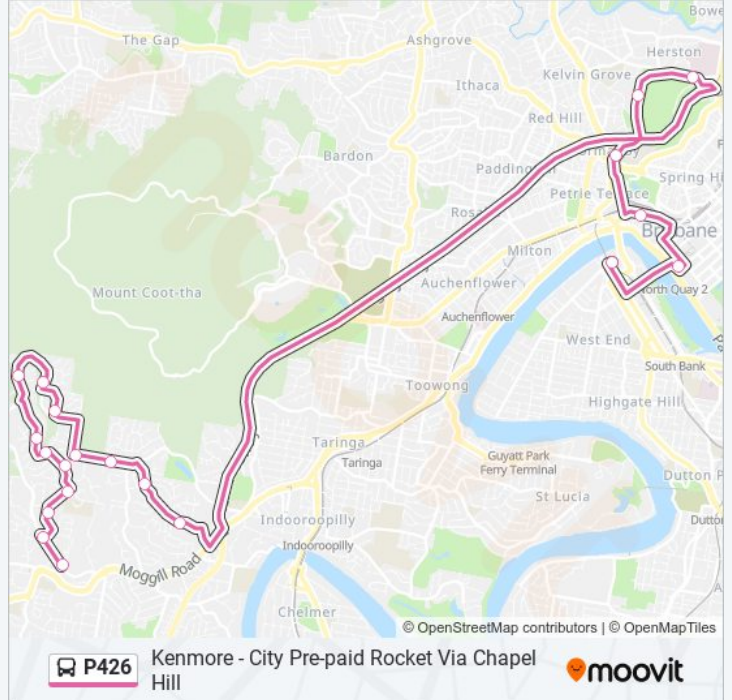

Tillbrook St Near Chatburn St

Greenford St at Merri Merri Park

Bielby Rd at Bielby Rise

Mukurta St Near Binyara St

Dillingen St Near Ironbark Rd

Ironbark Rd Near Birchley St

Goolman St at Chapel Hill School

Goolman St Near Juberra St

Bielby Rd Near Goolman St

Bielby Rd at Kenmore Woods

**P426 bus Time Schedule**

Kenmore Hills, Kenmore Woods Route Timetable:

Sunday	Not Operational
Monday	16:31 - 17:33
Tuesday	16:31 - 17:33
Wednesday	16:31 - 17:33
Thursday	16:31 - 17:33
Friday	16:31 - 17:33
Saturday	Not Operational

**P426 bus Info**

**Direction:** Kenmore Hills, Kenmore Woods

**Stops:** 20

**Trip Duration:** 51 min

**Line Summary:**

**Direction: Queen Street Station**

19 stops

[VIEW LINE SCHEDULE](#)

**P426 bus Info**

**Direction:** Queen Street Station

**Stops:** 19

**Trip Duration:** 38 min

**Line Summary:**

**Direction: St Josephs School, Gregory Tce**

25 stops

[VIEW LINE SCHEDULE](#)