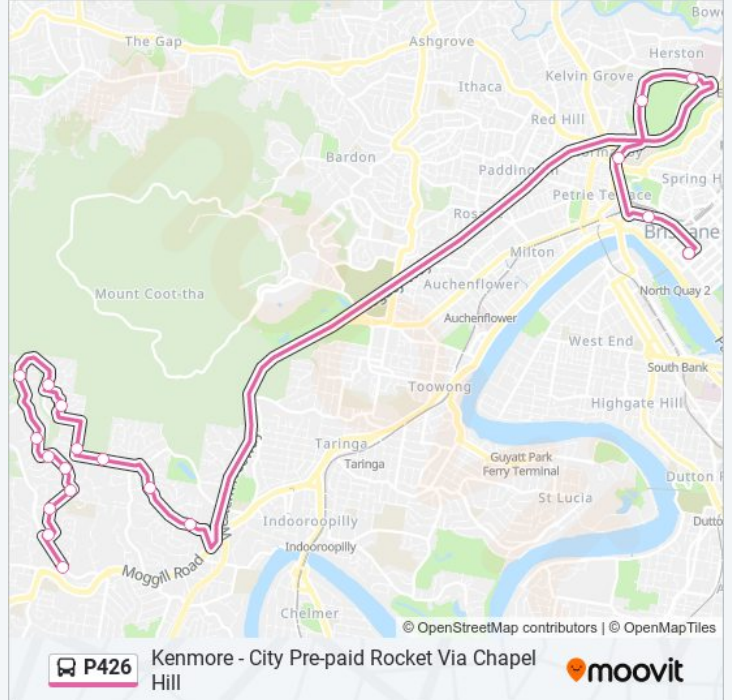

**P426 bus Info**

**Direction:** Kenmore Hills, Kenmore Woods

**Stops:** 20

**Trip Duration:** 51 min

**Line Summary:**

**Direction: Queen Street Station**

19 stops

[VIEW LINE SCHEDULE](#)

- Bielby Rd at Kenmore Woods
- Goolman St at Bielby Road
- Goolman St Near Keil PI
- Goolman St at Chapel Hill School
- Ironbark Rd Near Birchley St
- Dillingen St Near Diamantina St
- Mukurta St Near Binyara St
- Bielby Rd at Bielby Rise
- Greenford St at Merri Merri Park
- Tillbrook St Near Halmore PI
- Fleming Rd at Chapel Woods
- Fleming Rd at Chapel Crest
- Burbong St at Burbong West
- Burbong St at Burbong East
- Herston Station, Platform 1
- Out Kelvin Grove Station, Platform 1
- Normanby Station, Platform 1
- Roma Street Busway, Platform 2

**P426 bus Time Schedule**

Queen Street Station Route Timetable:

Sunday	Not Operational
Monday	06:38 - 08:07
Tuesday	06:38 - 08:07
Wednesday	06:38 - 08:07
Thursday	06:38 - 08:07
Friday	06:38 - 08:07
Saturday	Not Operational

**P426 bus Info**

**Direction:** Queen Street Station

**Stops:** 19

**Trip Duration:** 38 min

**Line Summary:**

**Direction: St Josephs School, Gregory Tce**

25 stops

[VIEW LINE SCHEDULE](#)