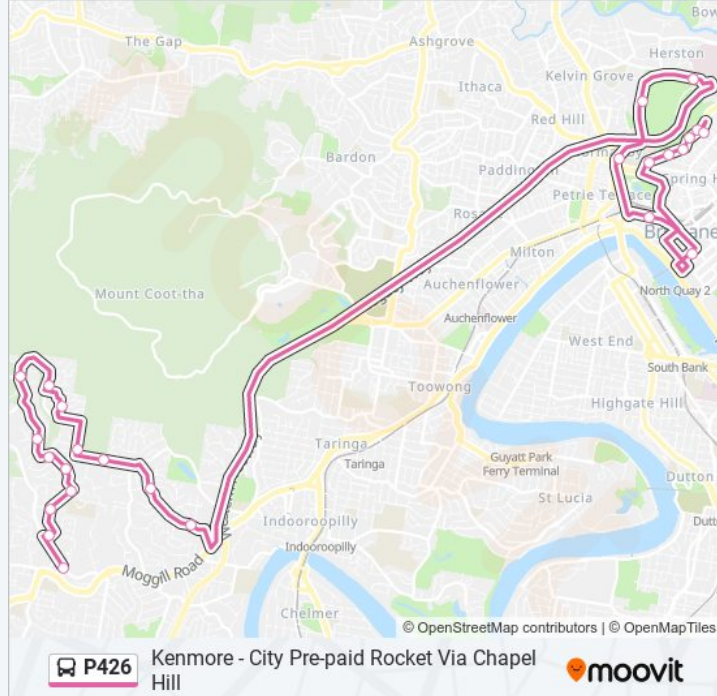

Queen Street Station, 2a

Brisbane Grammar Stop 4

Gregory Tce at Torrington Street, Stop 5

Gregory Tce Near Union St, Stop 6

Gregory Tce at St Josephs, Stop 7

Gregory Tce Near Hill St, Stop 8

Gregory Tce Near Rogers St, Stop 8

P426 bus time schedules and route maps are available in an offline PDF at moovitapp.com. Use the [Moovit App](#) to see live bus times, train schedule or subway schedule, and step-by-step directions for all public transit in Brisbane.

[About Moovit](#) • [MaaS Solutions](#) • [Supported Countries](#) • [Mooviter Community](#)

© 2024 Moovit - All Rights Reserved

Check Live Arrival Times