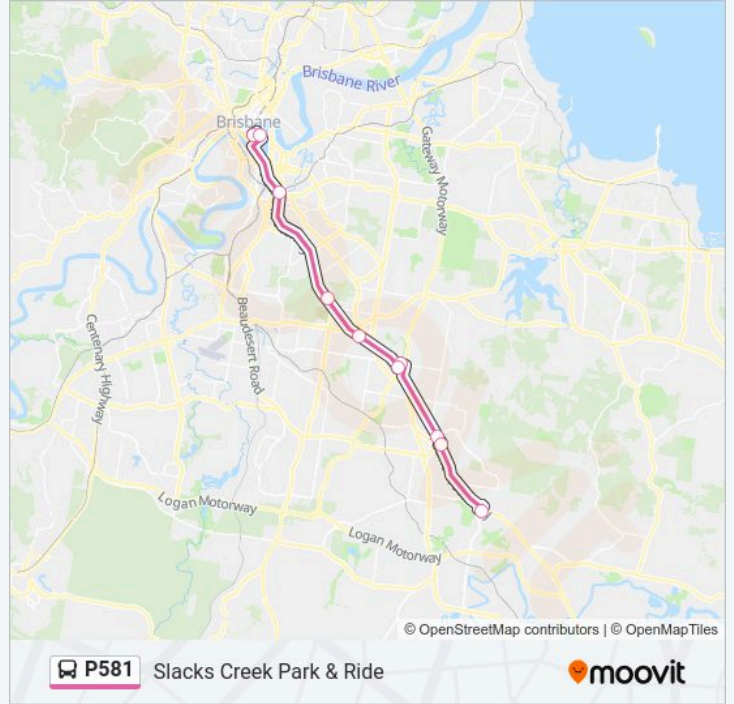

- Elizabeth Street Stop 82
- Edward Street Stop 145
- Buranda Busway, Platform 2
- Griffith University Station, Platform 2
- Upper Mt Gravatt Station, Platform 2
- Eight Mile Plains Station, Platform 2
- Miles Platting Road (Test Site) Mapping Only
- Rochedale Rd Near Fitzgerald Ave Mapping Only
- Springwood Station, Platform 1
- Slacks Creek Park 'N' Ride Stop A

P581 bus Time Schedule

Slacks Creek Park & Ride Route Timetable:

Sunday	Not Operational
Monday	15:05 - 17:55
Tuesday	15:05 - 17:55
Wednesday	15:05 - 17:55
Thursday	15:05 - 17:55
Friday	15:05 - 17:55
Saturday	Not Operational

P581 bus Info

Direction: Slacks Creek Park & Ride

Stops: 10

Trip Duration: 41 min

Line Summary:

P581 bus time schedules and route maps are available in an offline PDF at moovitapp.com. Use the Moovit App to see live bus times, train schedule or subway schedule, and step-by-step directions for all public transit in Brisbane.