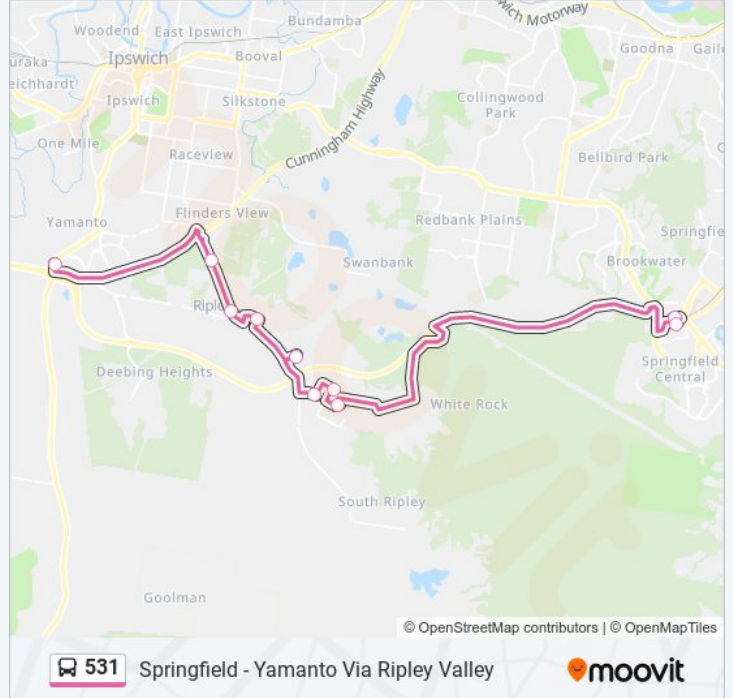

Use the Moovit App to find the closest 531 bus station near you and find out when is the next 531 bus arriving.

Direction: Orion Springfield Central

10 stops

[VIEW LINE SCHEDULE](#)

- Yamanto Shopping Centre
- Ripley Rd at Trigona Drive
- Ripley Rd at Canary St
- Parkview Pde at Lillypilly Drive
- Main St at Ripley Town Centre
- Providence Pde at Splendid Drive
- Harmony Cr at Greenview Avenue
- Providence Pde at Ripley Hospital
- Springfield Central Station
- Orion Springfield Central

531 bus Time Schedule

Orion Springfield Central Route Timetable:

Sunday	Not Operational
Monday	05:44 - 21:27
Tuesday	05:44 - 21:27
Wednesday	05:44 - 21:27
Thursday	05:44 - 21:27
Friday	05:44 - 21:27
Saturday	07:57 - 17:57

531 bus Info

Direction: Orion Springfield Central

Stops: 10

Trip Duration: 35 min

Line Summary:

Direction: Yamanto

11 stops

[VIEW LINE SCHEDULE](#)

- Orion Springfield Central
- Springfield Central Station
- Providence Pde at Ripley Hospital
- Harmony Cr at Greenview Avenue
- Ripley Rd Near Barrams Rd Hail 'N' Ride
- Main St at Ripley Town Centre
- Parkview Pde at Lillypilly Drive
- Ripley Rd at Wensley Rd
- Ripley Rd at Canary St
- Ripley Rd at Trigona Drive
- Warwick Rd at Yamanto Shopping Centre