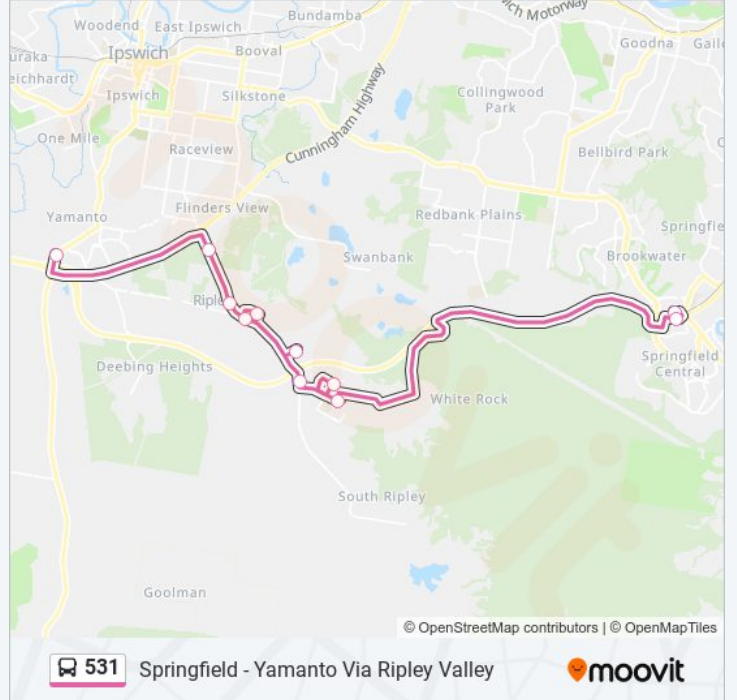

Use the Moovit App to find the closest 531 bus station near you and find out when is the next 531 bus arriving.

Direction: Orion Springfield Central

10 stops

[VIEW LINE SCHEDULE](#)

- Yamanto Shopping Centre
- Ripley Rd at Trigona Drive
- Ripley Rd at Canary St
- Parkview Pde at Lillypilly Drive
- Main St at Ripley Town Centre
- Providence Pde at Splendid Drive
- Harmony Cr at Greenview Avenue
- Providence Pde at Ripley Hospital
- Springfield Central Station
- Orion Springfield Central

- Orion Springfield Central
- Springfield Central Station
- Providence Pde at Ripley Hospital
- Harmony Cr at Greenview Avenue
- Ripley Rd Near Barrams Rd Hail 'N' Ride
- Main St at Ripley Town Centre
- Parkview Pde at Lillypilly Drive
- Ripley Rd at Wensley Rd
- Ripley Rd at Canary St
- Ripley Rd at Trigona Drive
- Warwick Rd at Yamanto Shopping Centre

531 bus Info

Direction: Yamanto

Stops: 11

Trip Duration: 36 min

Line Summary:

531 bus time schedules and route maps are available in an offline PDF at moovitapp.com. Use the [Moovit App](#) to see live bus times, train schedule or subway schedule, and step-by-step directions for all public transit in Brisbane.