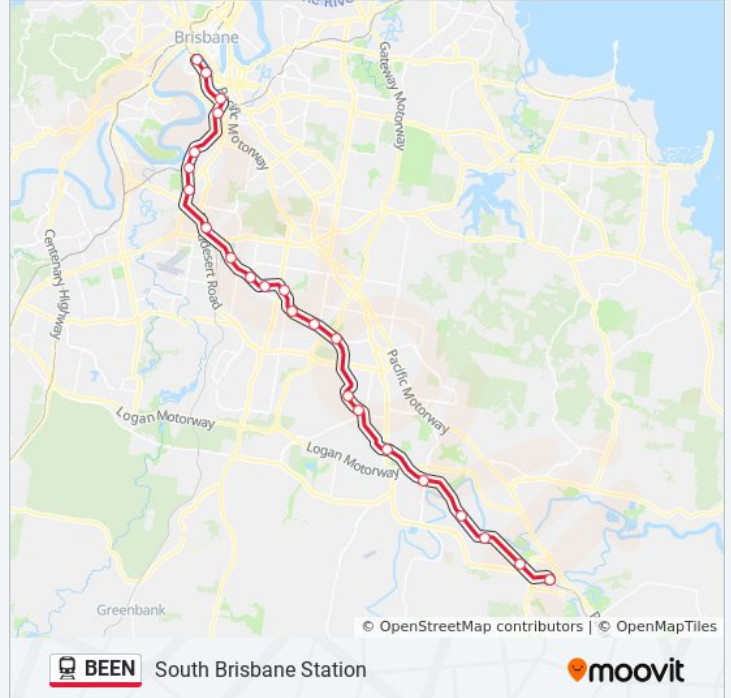

Fairfield Station

Park Road Station

South Bank Station

South Brisbane Station

BEEN train time schedules and route maps are available in an offline PDF at moovitapp.com. Use the [Moovit App](#) to see live bus times, train schedule or subway schedule, and step-by-step directions for all public transit in Brisbane.

[About Moovit](#) • [MaaS Solutions](#) • [Supported Countries](#) • [Mooviter Community](#)

© 2024 Moovit - All Rights Reserved

Check Live Arrival Times