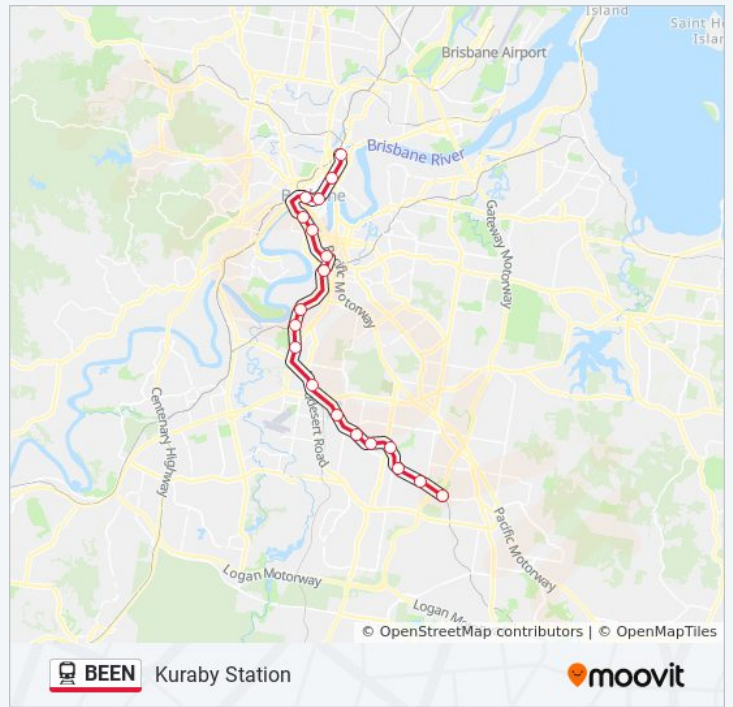

Direction: Kuraby Station

14 stops

[VIEW LINE SCHEDULE](#)

- Bowen Hills Station
- Fortitude Valley Station
- Central Station
- Roma Street Station
- South Brisbane Station
- South Bank Station
- Park Road Station
- Coopers Plains Station
- Banoon Station
- Sunnybank Station

Direction: Kuraby Station

Stops: 14

Trip Duration: 48 min

Line Summary:

Altandi Station

Runcorn Station

Fruitgrove Station

Kuraby Station

Direction: Roma Street Station

23 stops

[VIEW LINE SCHEDULE](#)

Beenleigh Station

Holmview Station

Edens Landing Station

Bethania Station

Loganlea Station

Kingston Station

Woodridge Station

Trinder Park Station

Kuraby Station

Fruitgrove Station

Runcorn Station

Altandi Station

Sunnybank Station