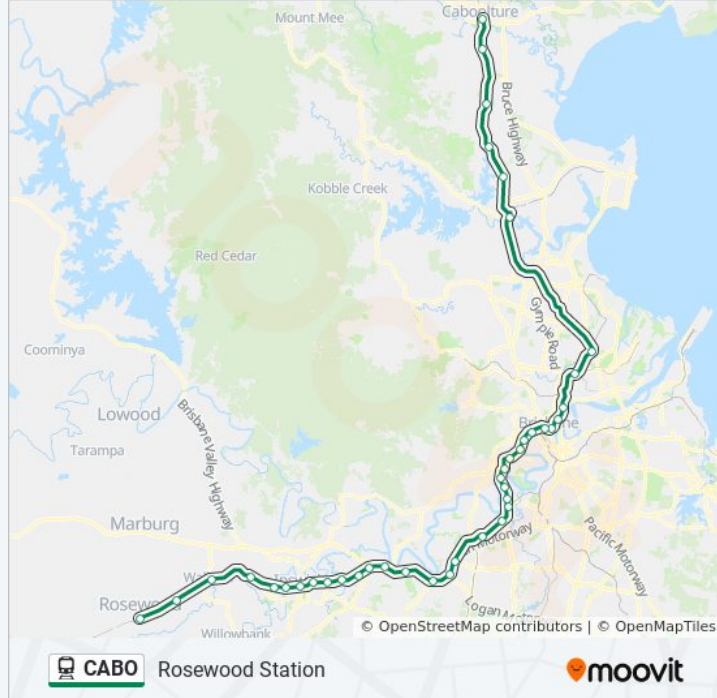

CABO train Info

Direction: Rosewood Station

Stops: 38

Trip Duration: 133 min

Line Summary:

Sherwood Station

Corinda Station

Oxley Station

Darra Station

Wacol Station

Gailes Station

Goodna Station

Redbank Station

Riverview Station

Dinmore Station

Ebbw Vale Station

Booval Station

East Ipswich Station

Ipswich Station

Thomas Street Station

Wulkuraka Station

Karrabin Station

Walloon Station

Thagoona Station

Rosewood Station

Direction: Springfield Central Station

25 stops

[VIEW LINE SCHEDULE](#)

Caboolture Station

Morayfield Station

Narangba Station

Dakabin Station