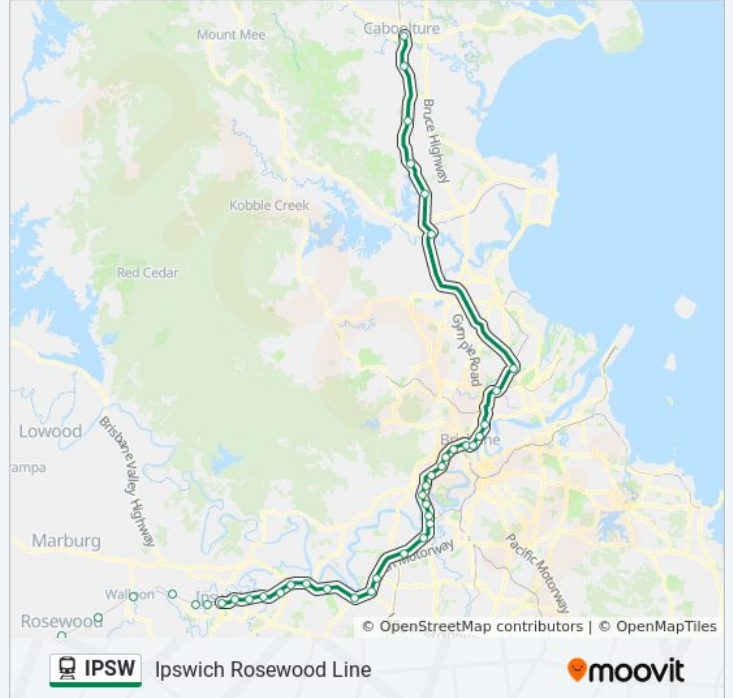

**IPSW train Info**

**Direction:** Caboolture Station

**Stops:** 38

**Trip Duration:** 109 min

**Line Summary:**

- Corinda Station
- Sherwood Station
- Graceville Station
- Chelmer Station
- Indooroopilly Station
- Taringa Station
- Toowong Station
- Auchenflower Station
- Milton Station
- Roma Street Station
- Central Station
- Fortitude Valley Station
- Bowen Hills Station
- Eagle Junction Station
- Northgate Station
- Petrie Station
- Dakabin Station
- Narangba Station
- Morayfield Station
- Caboolture Station

**Direction: Ipswich Station**

7 stops

[VIEW LINE SCHEDULE](#)

- Rosewood Station
- Thagoona Station
- Walloon Station
- Karrabin Station
- Wulkuraka Station
- Thomas Street Station
- Ipswich Station

**IPSW train Time Schedule**