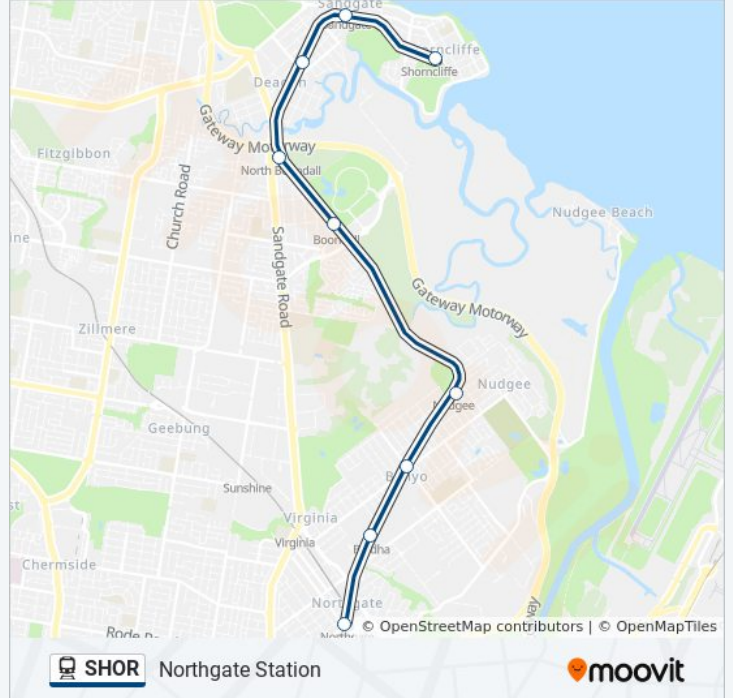

[VIEW LINE SCHEDULE](#)

Shorncliffe Station

Sandgate Station

Deagon Station

North Boondall Station

Boondall Station

Nudgee Station

Bindha Station

SHOR train Info

Direction: Northgate Station

Stops: 8

Trip Duration: 18 min

Line Summary:

Direction: Park Road Station

13 stops

[VIEW LINE SCHEDULE](#)