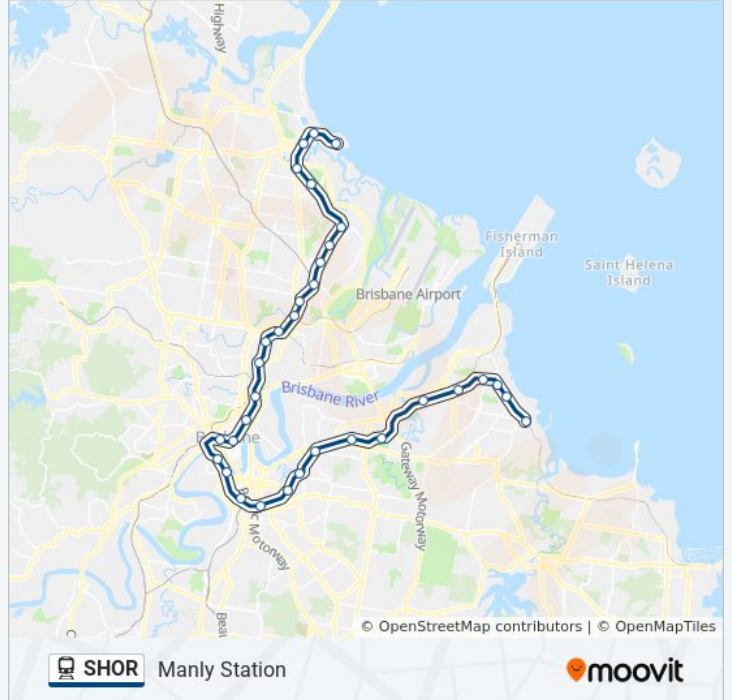

SHOR train Info

Direction: Manly Station

Stops: 29

Trip Duration: 81 min

Line Summary:

Albion Station
 Bowen Hills Station
 Fortitude Valley Station
 Central Station
 Roma Street Station
 South Brisbane Station
 South Bank Station
 Park Road Station
 Coorparoo Station
 Norman Park Station
 Cannon Hill Station
 Murarrie Station
 Hemmant Station
 Wynnum North Station
 Wynnum Station
 Wynnum Central Station
 Manly Station

Direction: Northgate Station

13 stops

[VIEW LINE SCHEDULE](#)

Park Road Station
 South Bank Station
 South Brisbane Station
 Roma Street Station
 Central Station
 Fortitude Valley Station
 Bowen Hills Station
 Albion Station
 Woollowin Station
 Eagle Junction Station
 Toombul Station
 Nundah Station