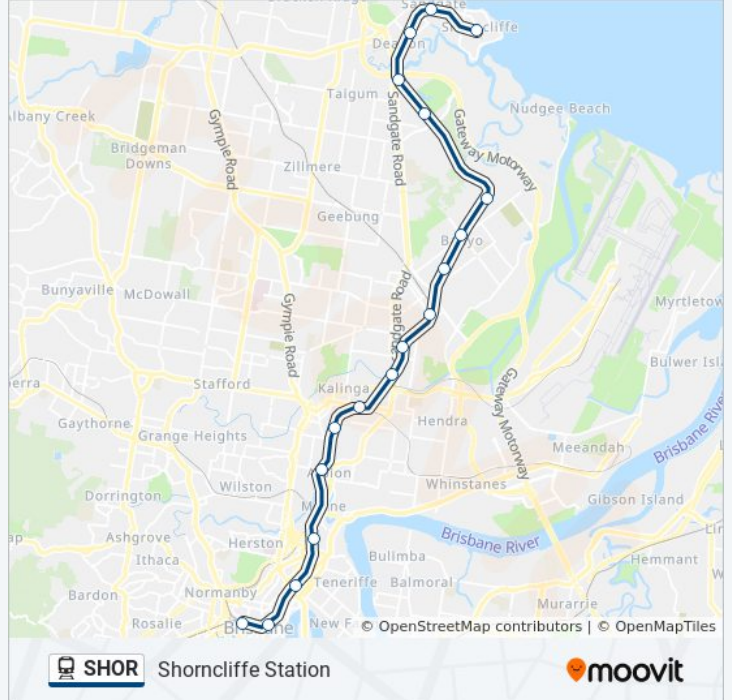

SHOR train Info

Direction: Roma Street Station

Stops: 17

Trip Duration: 23 min

Line Summary:

Direction: Shorncliffe Station

17 stops

[VIEW LINE SCHEDULE](#)

- Roma Street Station
- Central Station
- Fortitude Valley Station
- Bowen Hills Station
- Albion Station
- Woolloowin Station
- Eagle Junction Station
- Toombul Station
- Nundah Station
- Northgate Station
- Bindha Station
- Nudgee Station
- Boondall Station
- North Boondall Station
- Deagon Station
- Sandgate Station
- Shorncliffe Station

SHOR train Time Schedule

Shorncliffe Station Route Timetable:

Sunday	5:09 AM - 6:39 AM
Monday	Not Operational
Tuesday	4:39 AM - 5:54 AM
Wednesday	4:39 AM - 5:54 AM
Thursday	4:39 AM - 5:54 AM
Friday	5:09 AM - 6:39 AM
Saturday	4:39 AM - 5:39 AM

SHOR train Info

Direction: Shorncliffe Station

Stops: 17

Trip Duration: 41 min

Line Summary:

SHOR train time schedules and route maps are available in an offline PDF at moovitapp.com. Use the [Moovit App](#) to see live bus times, train schedule or subway schedule, and step-by-step directions for all public transit in Brisbane.