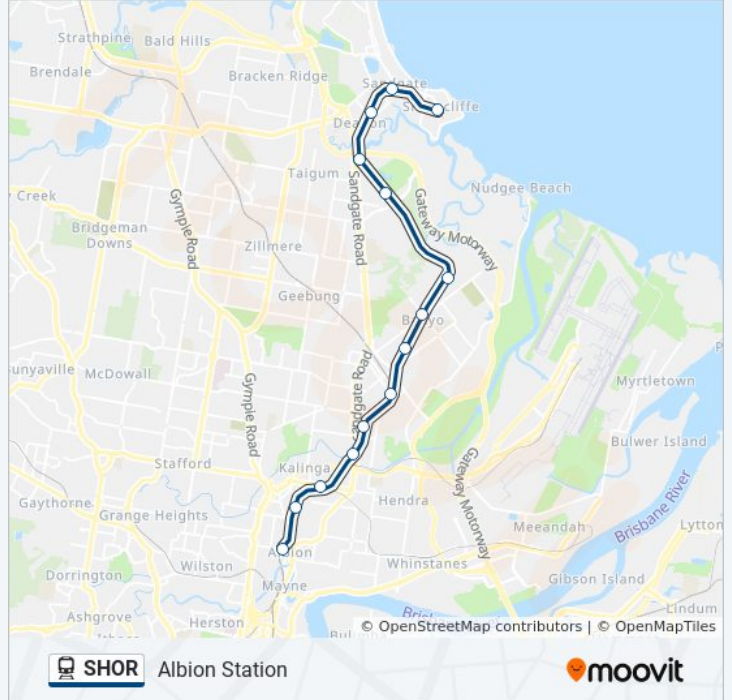

Use the Moovit App to find the closest SHOR train station near you and find out when is the next SHOR train arriving.

Direction: Albion Station

13 stops

[VIEW LINE SCHEDULE](#)

Shorncliffe Station

Sandgate Station

Eagle Junction Station

Wooloowin Station

Albion Station

SHOR train Time Schedule

Albion Station Route Timetable:

Sunday	Not Operational
Monday	Not Operational
Tuesday	10:09 PM - 11:42 PM
Wednesday	12:09 AM - 12:12 AM
Thursday	Not Operational
Friday	Not Operational
Saturday	Not Operational

SHOR train Info**Direction:** Albion Station**Stops:** 13**Trip Duration:** 10 min**Line Summary:**

Direction: Cannon Hill Station

23 stops

[VIEW LINE SCHEDULE](#)

- Shorncliffe Station
- Sandgate Station
- Deagon Station
- North Boondall Station
- Boondall Station
- Nudgee Station
- Bindha Station
- Northgate Station
- Nundah Station
- Toombul Station
- Eagle Junction Station
- Woolloowin Station
- Albion Station
- Bowen Hills Station
- Fortitude Valley Station
- Central Station
- Roma Street Station
- South Brisbane Station

SHOR train Info

Direction: Cannon Hill Station

Stops: 23

Trip Duration: 45 min

Line Summary:

- South Bank Station
- Park Road Station
- Coorparoo Station
- Norman Park Station
- Cannon Hill Station

Direction: Cleveland Station