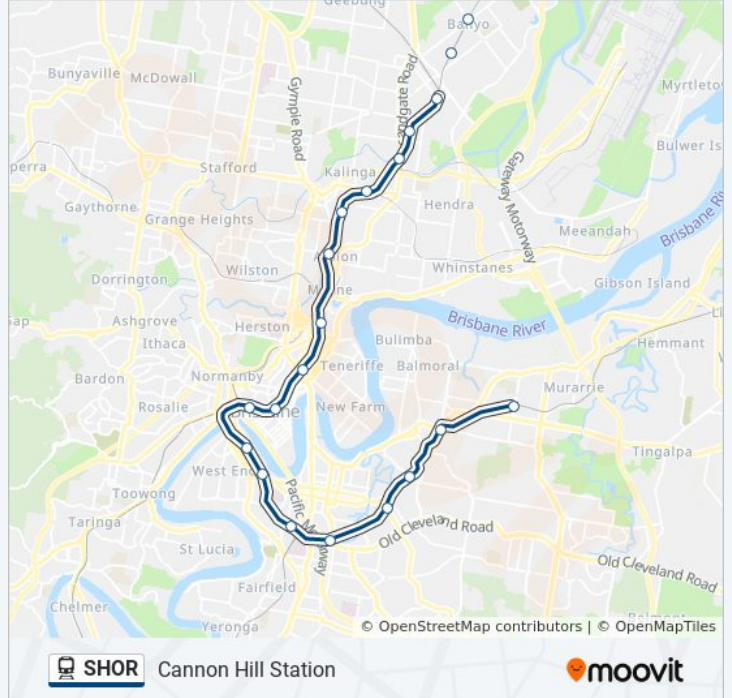

SHOR train Info**Direction:** Albion Station**Stops:** 13**Trip Duration:** 10 min**Line Summary:**

Direction: Cannon Hill Station

23 stops

[VIEW LINE SCHEDULE](#)

- Shorncliffe Station
- Sandgate Station
- Deagon Station
- North Boondall Station
- Boondall Station
- Nudgee Station
- Bindha Station
- Northgate Station
- Nundah Station
- Toombul Station
- Eagle Junction Station
- Woolloowin Station
- Albion Station
- Bowen Hills Station
- Fortitude Valley Station
- Central Station
- Roma Street Station
- South Brisbane Station

SHOR train Info

Direction: Cannon Hill Station

Stops: 23

Trip Duration: 45 min

Line Summary:

- South Bank Station
- Park Road Station
- Coorparoo Station
- Norman Park Station
- Cannon Hill Station

Direction: Cleveland Station

35 stops

[VIEW LINE SCHEDULE](#)

- Shorncliffe Station
- Sandgate Station
- Deagon Station
- North Boondall Station
- Boondall Station
- Nudgee Station
- Bindha Station
- Northgate Station
- Nundah Station
- Toombul Station
- Eagle Junction Station
- Woollowin Station
- Albion Station
- Bowen Hills Station
- Fortitude Valley Station
- Central Station
- Roma Street Station
- South Brisbane Station

SHOR train Info

Direction: Cleveland Station

Stops: 35

Trip Duration: 101 min

Line Summary:

South Bank Station

Park Road Station

Coorparoo Station