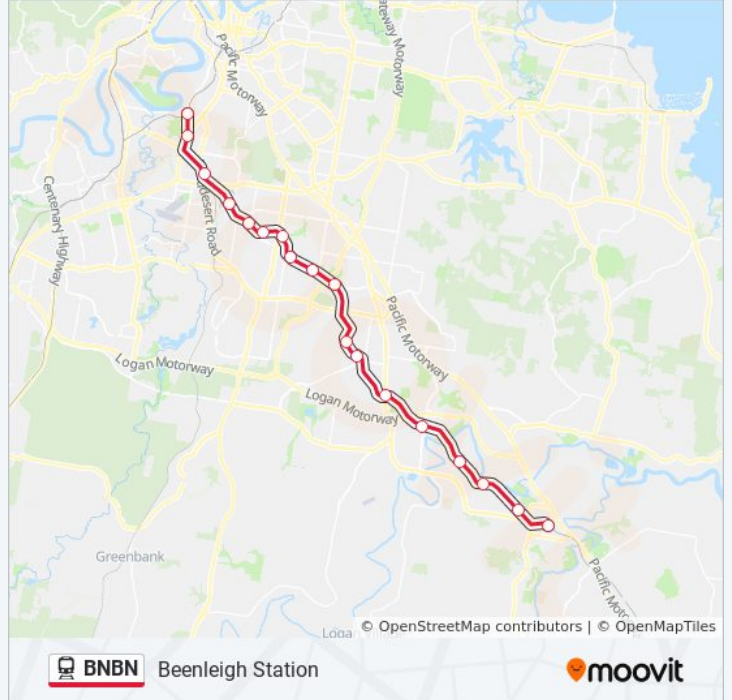

BNBN train time schedules and route maps are available in an offline PDF at moovitapp.com. Use the [Moovit App](#) to see live bus times, train schedule or subway schedule, and step-by-step directions for all public transit in Brisbane.

[About Moovit](#) • [MaaS Solutions](#) • [Supported Countries](#) • [Mooviter Community](#)

© 2024 Moovit - All Rights Reserved

Check Live Arrival Times