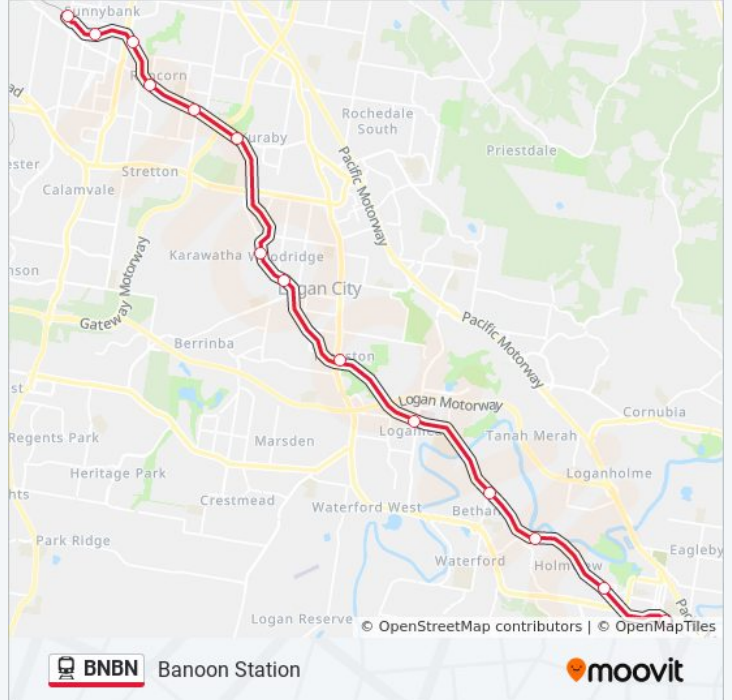

Banoon Station

Get The App

The BNBN train line (Banoon Station) has 2 routes. For regular weekdays, their operation hours are:

(1) Banoon Station: 04:13 - 23:48(2) Beenleigh Station: 00:12 - 23:42

Use the Moovit App to find the closest BNBN train station near you and find out when is the next BNBN train arriving.

Direction: Banoon Station

14 stops

[VIEW LINE SCHEDULE](#)

- Beenleigh Station
- Holmview Station
- Edens Landing Station
- Bethania Station
- Loganlea Station
- Kingston Station
- Woodridge Station
- Trinder Park Station
- Kuraby Station
- Fruitgrove Station
- Runcorn Station
- Altandi Station
- Sunnybank Station
- Banoon Station

BNBN train Info

Direction: Banoon Station

Stops: 14

Trip Duration: 34 min

Line Summary:

Direction: Beenleigh Station

14 stops

[VIEW LINE SCHEDULE](#)

- Banoon Station
- Sunnybank Station
- Altandi Station
- Runcorn Station
- Fruitgrove Station
- Kuraby Station
- Trinder Park Station
- Woodridge Station
- Kingston Station
- Loganlea Station
- Bethania Station
- Edens Landing Station
- Holmview Station
- Beenleigh Station