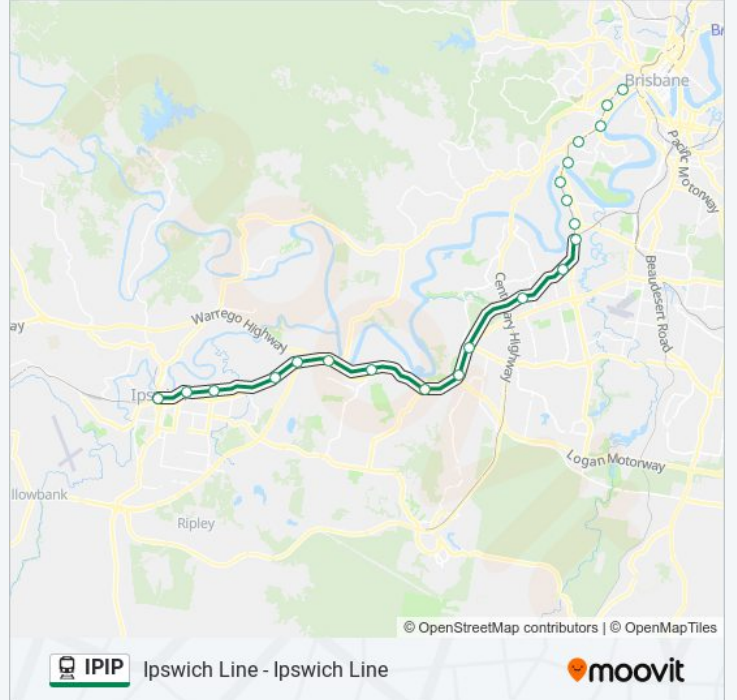

Ipswich Line - Ipswich Line

[Get The App](#)

The IPIP train line (Ipswich Line - Ipswich Line) has 2 routes. For regular weekdays, their operation hours are:

(1) Corinda Station: 00:07 - 22:37(2) Ipswich Station: 00:20 - 23:20

Use the Moovit App to find the closest IPIP train station near you and find out when is the next IPIP train arriving.

Direction: Corinda Station

13 stops

[VIEW LINE SCHEDULE](#)

- Ipswich Station
- East Ipswich Station
- Booval Station
- Ebbw Vale Station
- Dinmore Station
- Riverview Station
- Redbank Station
- Goodna Station
- Gailes Station
- Wacol Station
- Darra Station
- Oxley Station
- Corinda Station

IPIP train Info

Direction: Corinda Station

Stops: 13

Trip Duration: 35 min

Line Summary:

Direction: Ipswich Station

13 stops

[VIEW LINE SCHEDULE](#)

IPIP train Info

Direction: Ipswich Station

Stops: 13

Trip Duration: 36 min

Line Summary:

IPIP train time schedules and route maps are available in an offline PDF at moovitapp.com. Use the Moovit App to see live bus times, train schedule or subway schedule, and step-by-step directions for all public transit in Brisbane.