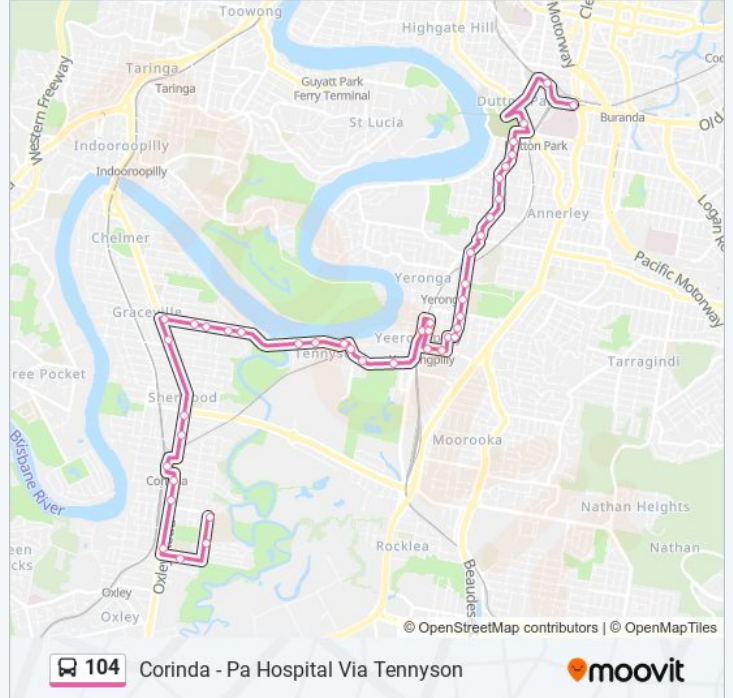

Crichton St Near Park Rd, Stop 27

Park Rd at Park - Oloan, Stop 26

Park Rd at Yeronga School, Stop 25

Park Rd at Yeronga State School, Stop 23/24

Park Rd at Yeronga Tafe, Stop 22

Park Rd Near Fairfield Rd, Stop 21

Fairfield Rd at Fairfield - Venner, Stop 20

Fairfield Rd Near Ashby St, Stop 18a

Home St at Brougham Street, Stop 17a

Home St at Victoria Street, Stop 16a

Home St at Fairfield Park, Stop 15a

Fairfield Rd at Fenton Street, Stop 14a

Fairfield Rd at Princess Street, Stop 13a

Annerley Rd at Cemetery, Stop 13/18

Boggo Road Station, Platform 5

Lower Level at Pa Hospital Station

104 Corinda - Pa Hospital Via Tennyson 

Direction: Yeerongpilly Station

19 stops

[VIEW LINE SCHEDULE](#)

104 bus Time Schedule

Yeerongpilly Station Route Timetable:

Browne St at Corinda Station

Oxley Rd Near Coyne St, Stop 57

Oxley Rd at Sherwood, Stop 56

Oxley Rd at Graceville Fiveways, Stop 50