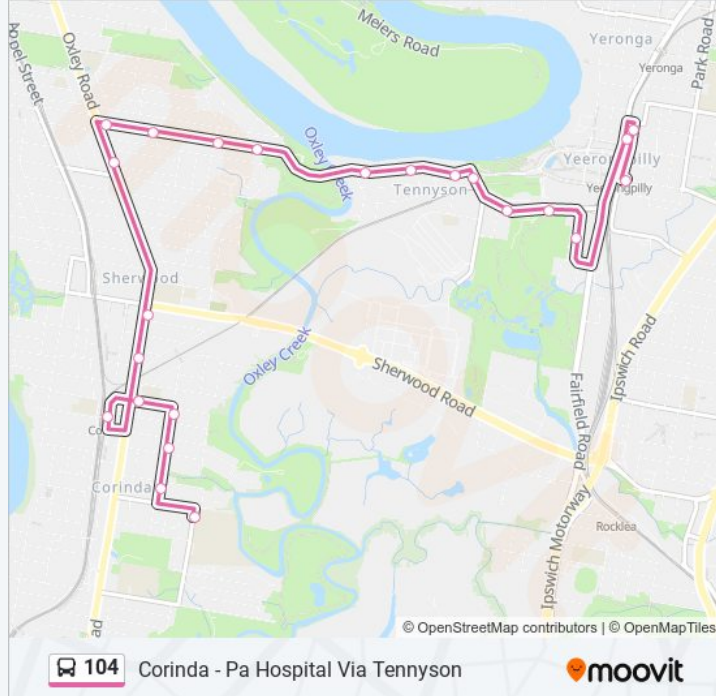

 104

Corinda - Pa Hospital Via Tennyson

Get The App

The 104 bus line (Corinda - Pa Hospital Via Tennyson) has 4 routes. For regular weekdays, their operation hours are: (1) Corinda High: 08:05(2) Corinda Station: 06:44 - 18:18(3) Pa Hospital Station: 06:09 - 18:24(4) Yeerongpilly Station: 07:39 - 15:39

Use the Moovit App to find the closest 104 bus station near you and find out when is the next 104 bus arriving.

Direction: Corinda High

23 stops

[VIEW LINE SCHEDULE](#)

- Green St at Yeerongpilly Station, Stop 30
- Wilkie St Near Cardross St, Stop 32
- Fairfield Rd at Fairfield - Ortive, Stop 33
- Varley St Near Pulle St, Stop 35
- Tennyson Memorial Ave at Brisbane Golf, Stop 36
- Tennyson Memorial Ave Near Walker St, Stop 37
- Softstone St Near King Arthur Tce, Stop 38
- King Arthur Tce at Dexter Street, Stop 39
- King Arthur Tce at Merlin Street, Stop 41/40
- King Arthur Tce at King Arthur - Oxley Ck, Stop 43
- Graceville Ave at Graceville - Nadine, Stop 44
- Graceville Ave at Riverside Village, Stop 45
- Graceville Ave Near Erroll St, Stop 47
- Graceville Ave at Graceville - Oxley, Stop 48
- Oxley Rd at Graceville Fiveways, Stop 50
- Oxley Rd at Sherwood, Stop 56
- Oxley Rd Near Coyne St, Stop 57
- Browne St at Corinda Station
- Clewley St Near Oxley Rd, Stop 59
- Clara St at Clewley St, Stop 60
- Clara St at Clara - Nelson, Stop 61

Stops: 23

Trip Duration: 24 min

Line Summary:

Clara St at Clara - Grey, Stop 62

Pratten St at Corinda High School, Stop 63

Direction: Corinda Station

34 stops

[VIEW LINE SCHEDULE](#)

Direction: Corinda Station

Stops: 34

Trip Duration: 30 min

Line Summary:

Fairfield Rd at Fairfield - Ortive, Stop 33

Varley St Near Pule St, Stop 35

Tennyson Memorial Ave at Brisbane Golf, Stop 36

Tennyson Memorial Ave Near Walker St, Stop 37