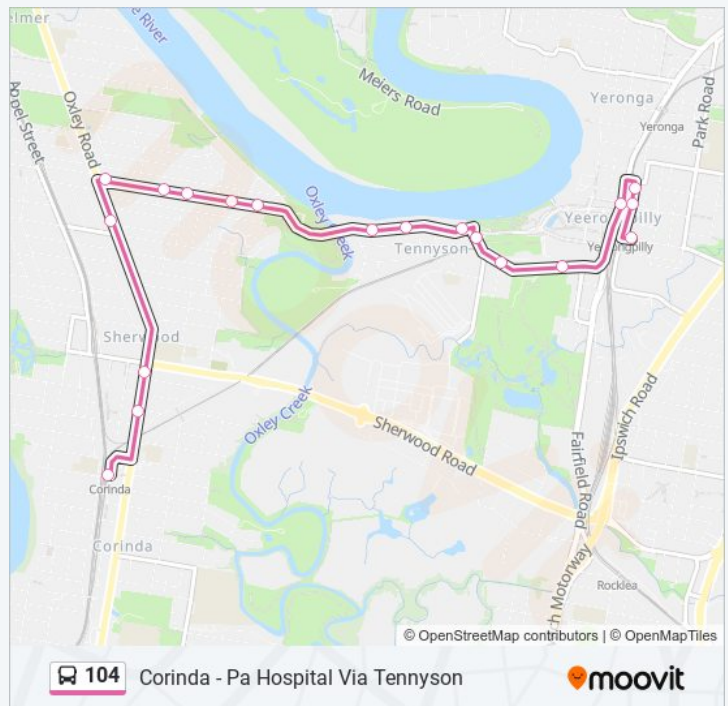

Use the Moovit App to find the closest 104 bus station near you and find out when is the next 104 bus arriving.

Direction: Corinda High

23 stops

[VIEW LINE SCHEDULE](#)

- Green St at Yeerongpilly Station, Stop 30
- Wilkie St Near Cardross St, Stop 32
- Fairfield Rd at Fairfield - Ortive, Stop 33
- Varley St Near Pulle St, Stop 35
- Tennyson Memorial Ave at Brisbane Golf, Stop 36
- Tennyson Memorial Ave Near Walker St, Stop 37
- Softstone St Near King Arthur Tce, Stop 38
- King Arthur Tce at Dexter Street, Stop 39
- King Arthur Tce at Merlin Street, Stop 41/40
- King Arthur Tce at King Arthur - Oxley Ck, Stop 43
- Graceville Ave at Graceville - Nadine, Stop 44
- Graceville Ave at Riverside Village, Stop 45
- Graceville Ave Near Erroll St, Stop 47
- Graceville Ave at Graceville - Oxley, Stop 48
- Oxley Rd at Graceville Fiveways, Stop 50
- Oxley Rd at Sherwood, Stop 56
- Oxley Rd Near Coyne St, Stop 57
- Browne St at Corinda Station
- Clewley St Near Oxley Rd, Stop 59
- Clara St at Clewley St, Stop 60
- Clara St at Clara - Nelson, Stop 61

King Arthur Tce at King Arthur - Oxley Ck, Stop 43

King Arthur Tce at Merlin Street, Stop 41/40

King Arthur Tce at Dexter Street, Stop 39

Softstone St Near Myla Tce, Stop 38

Tennyson Memorial Ave Near Walker St, Stop 37

Tennyson Memorial Ave at Varley Street, Stop 35

Fairfield Rd at Ortive St, Stop 33

Wilkie St Near Cardross St, Stop 32

Wilkie St Near Crichton St, Stop 31

Green St at Yeerongpilly Station, Stop 30

Sunday	Not Operational
Monday	07:39 - 15:39
Tuesday	07:39 - 15:39
Wednesday	07:39 - 15:39
Thursday	07:39 - 15:39
Friday	Not Operational
Saturday	Not Operational

104 bus Info

Direction: Yeerongpilly Station

Stops: 19

Trip Duration: 15 min

Line Summary:

104 bus time schedules and route maps are available in an offline PDF at moovitapp.com. Use the [Moovit App](#) to see live bus times, train schedule or subway schedule, and step-by-step directions for all public transit in Brisbane.