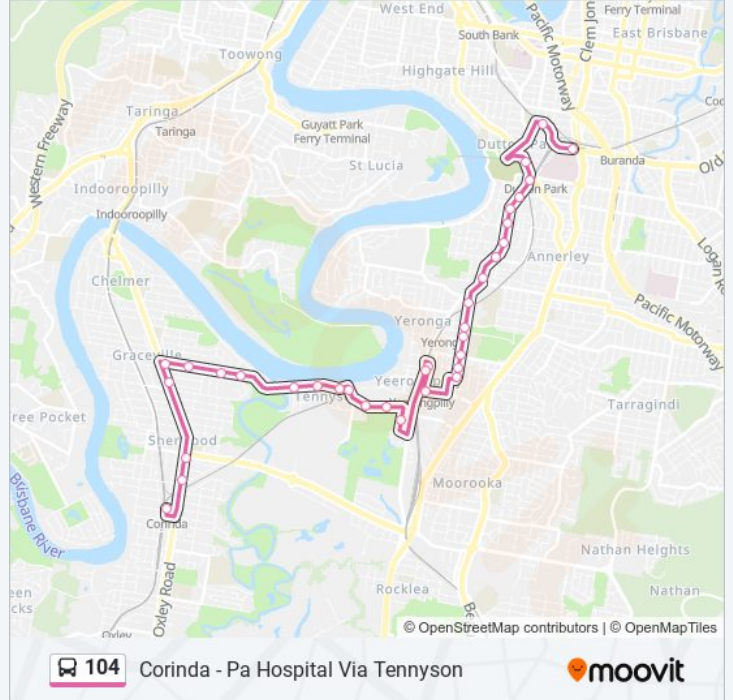

Direction: Corinda Station

Stops: 34

Trip Duration: 30 min

Line Summary:

Fairfield Rd at Fairfield - Ortive, Stop 33

Varley St Near Pule St, Stop 35

Tennyson Memorial Ave at Brisbane Golf, Stop 36

Tennyson Memorial Ave Near Walker St, Stop 37

Graceville Ave at Riverside Village, Stop 45

Graceville Ave Near Erroll St, Stop 47

Graceville Ave at Graceville - Oxley, Stop 48

Oxley Rd at Graceville Fiveways, Stop 50

Oxley Rd at Sherwood, Stop 56

Oxley Rd Near Coyne St, Stop 57

Browne St at Corinda Station

Direction: Pa Hospital Station

43 stops

[VIEW LINE SCHEDULE](#)

Pratten St at Corinda High School, Stop 63

Pratten St Near Brush Box Cl, Stop 64

Cliveden Ave at Corinda Primary, Stop 65

Oxley Rd at Cliveden Ave, Stop 61

Oxley Rd at Lynne Grove, Stop 60

Oxley Rd Near Hassall St

Browne St at Corinda Station

Oxley Rd Near Coyne St, Stop 57

Oxley Rd at Sherwood, Stop 56

Oxley Rd at Graceville Fiveways, Stop 50