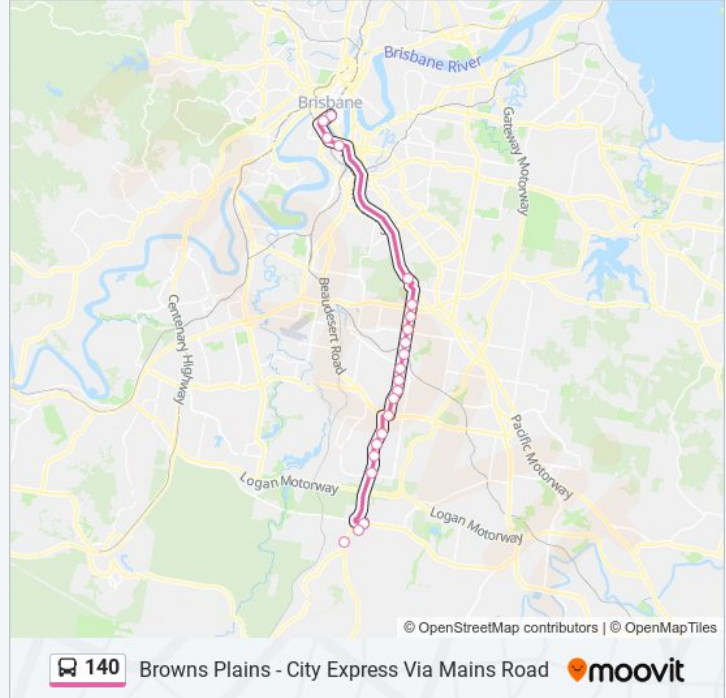

Mater Hill Station, Platform 1

South Bank Busway Station, Platform 1

Cultural Centre Station, Platform 1

Queen Street Station

140 bus time schedules and route maps are available in an offline PDF at moovitapp.com. Use the [Moovit App](#) to see live bus times, train schedule or subway schedule, and step-by-step directions for all public transit in Brisbane.

[About Moovit](#) • [MaaS Solutions](#) • [Supported Countries](#) • [Mooviter Community](#)

© 2024 Moovit - All Rights Reserved

Check Live Arrival Times