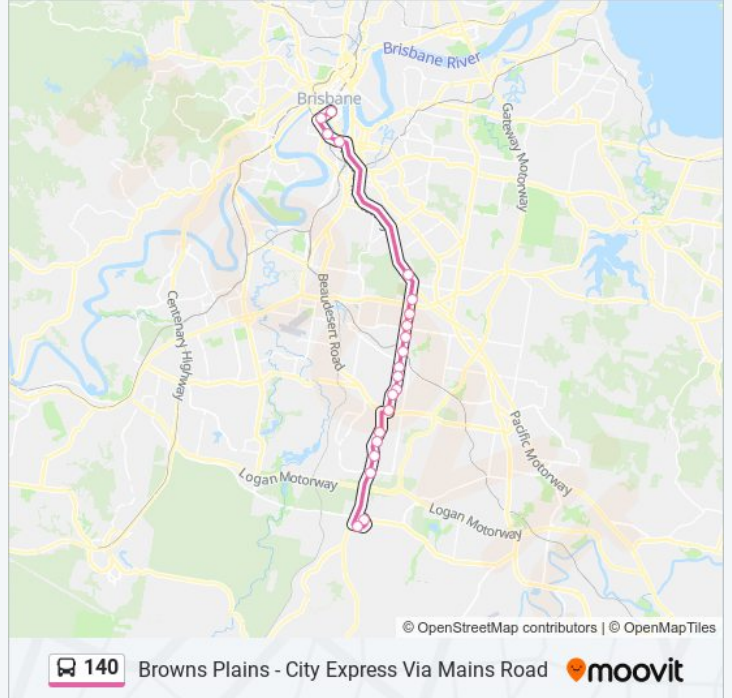

### Direction: Browns Plains Station

21 stops

[VIEW LINE SCHEDULE](#)

- Queen Street Station, 1e
- Cultural Centre Station, Platform 2
- South Bank Busway Station, Platform 2
- Mater Hill Station, Platform 2
- Griffith University Station, Platform 2
- Mains Road Park 'N' Ride
- Mains Rd at Robertson
- Mains Rd at Sunnybank
- Mains Rd at Turton Street, Stop 80
- Mains Rd at Altandi, Stop 68
- Pinelands
- Pinelands Rd at Barney Street, Stop 70/71
- Pinelands Rd at Hellowell
- Pinelands Rd at Sunnybank Hills South
- Calam Rd Near Honeywood St
- Beaudesert Rd at Benhiam Street
- Beaudesert Rd at Kameruka Street
- Beaudesert Rd at Honeysuckle Way
- Beaudesert Rd at Illaweena Street
- Grand Plaza Shopping Centre (Sth Car Park)
- Browns Plains Station

### 140 bus Time Schedule

Browns Plains Station Route Timetable:

Sunday	07:03 - 23:18
Monday	07:02 - 23:32
Tuesday	07:02 - 23:32
Wednesday	07:02 - 23:32
Thursday	07:02 - 23:32
Friday	07:02 - 23:32
Saturday	07:03 - 23:48

### 140 bus Info

**Direction:** Browns Plains Station

**Stops:** 21

**Trip Duration:** 48 min

**Line Summary:**

### 140 bus Info

**Direction:** Greenbank RSL Park 'N' Ride

**Stops:** 22

**Trip Duration:** 66 min

**Line Summary:**

Beaudesert Rd at Illaweena Street

Grand Plaza Shopping Centre (Sth Car Park)

Browns Plains Station, Stop 3a