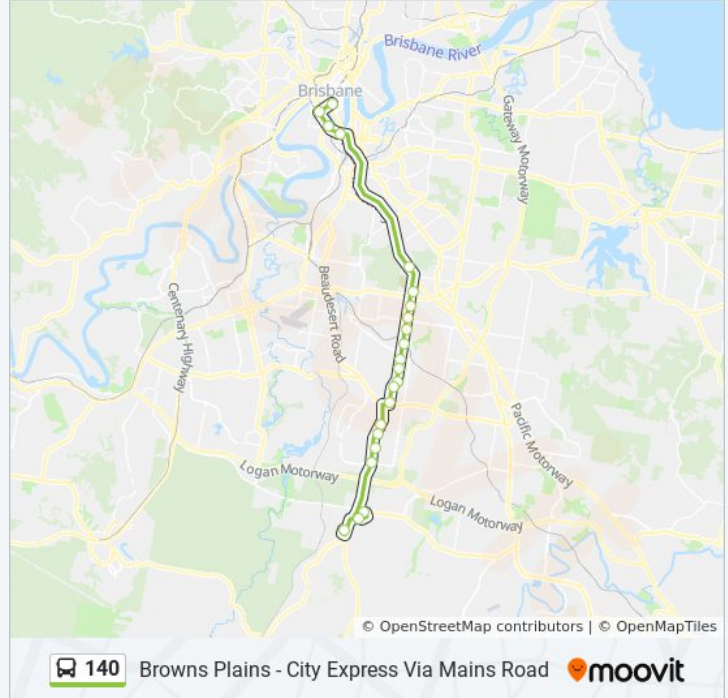

### 140 bus Info

**Direction:** Browns Plains Station

**Stops:** 21

**Trip Duration:** 48 min

**Line Summary:**

### Direction: Greenbank RSL Park 'N' Ride

22 stops

[VIEW LINE SCHEDULE](#)

- Queen Street Station, 1e
- Cultural Centre Station, Platform 2
- South Bank Busway Station, Platform 2
- Mater Hill Station, Platform 2
- Griffith University Station, Platform 2
- Mains Road Park 'N' Ride
- Mains Rd at Robertson
- Mains Rd at Sunnybank
- Mains Rd at Turton Street, Stop 80
- Mains Rd at Altandi, Stop 68
- Pinelands
- Pinelands Rd at Barney Street, Stop 70/71
- Pinelands Rd at Hellowell
- Pinelands Rd at Sunnybank Hills South
- Calam Rd Near Honeywood St
- Beaudesert Rd at Benhiam Street
- Beaudesert Rd at Kameruka Street
- Beaudesert Rd at Honeysuckle Way

### 140 bus Info

**Direction:** Greenbank RSL Park 'N' Ride

**Stops:** 22

**Trip Duration:** 66 min

**Line Summary:**

Beaudesert Rd at Illaweena Street

Grand Plaza Shopping Centre (Sth Car Park)

Browns Plains Station, Stop 3a

### Direction: Queen Street Station

22 stops

[VIEW LINE SCHEDULE](#)

Greenbank RSL Park 'N' Ride

Grand Plaza Shopping Centre (Sth Car Park)

Browns Plains Station, Stop 3a

Beaudesert Rd at Illaweena Street

Beaudesert Rd at Calamvale College