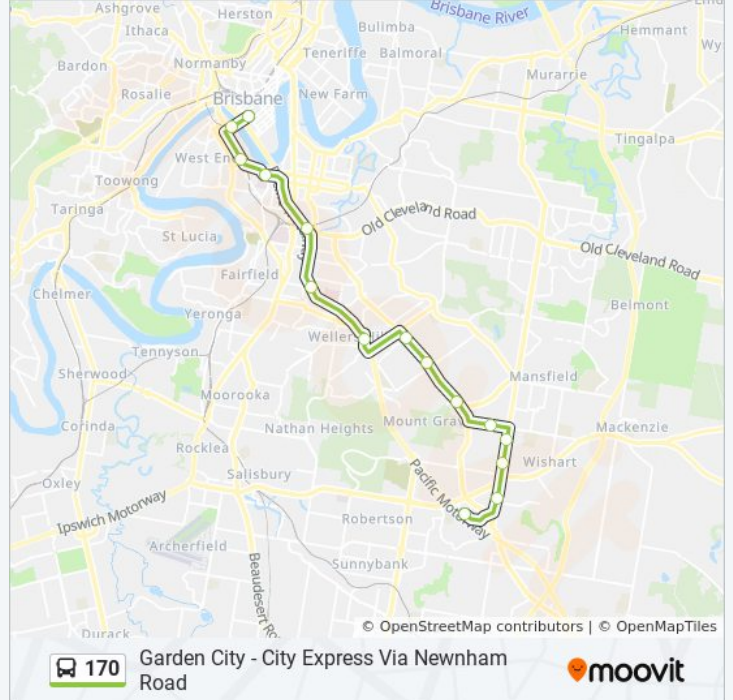

## Garden City - City Express Via Newnham Road

Get The App

The 170 bus line (Garden City - City Express Via Newnham Road) has 2 routes. For regular weekdays, their operation hours are:

(1) Garden City Interchange: 07:02 - 23:17 (2) Queen Street Station: 06:10 - 22:00

### 170 bus Info

**Direction:** Garden City Interchange

**Stops:** 16

**Trip Duration:** 39 min

**Line Summary:**

**Direction: Queen Street Station**

15 stops

[VIEW LINE SCHEDULE](#)

**170 bus Time Schedule**

Queen Street Station Route Timetable:

Sunday	07:56 - 17:56
Monday	06:10 - 22:00
Tuesday	06:10 - 22:00
Wednesday	06:10 - 22:00
Thursday	06:10 - 22:00
Friday	06:10 - 22:00
Saturday	06:56 - 21:56

**170 bus Info**

**Direction:** Queen Street Station

**Stops:** 15

**Trip Duration:** 39 min

**Line Summary:**

170 bus time schedules and route maps are available in an offline PDF at [moovitapp.com](https://moovitapp.com). Use the [Moovit App](#) to see live bus times, train schedule or subway schedule, and step-by-step directions for all public transit in Brisbane.