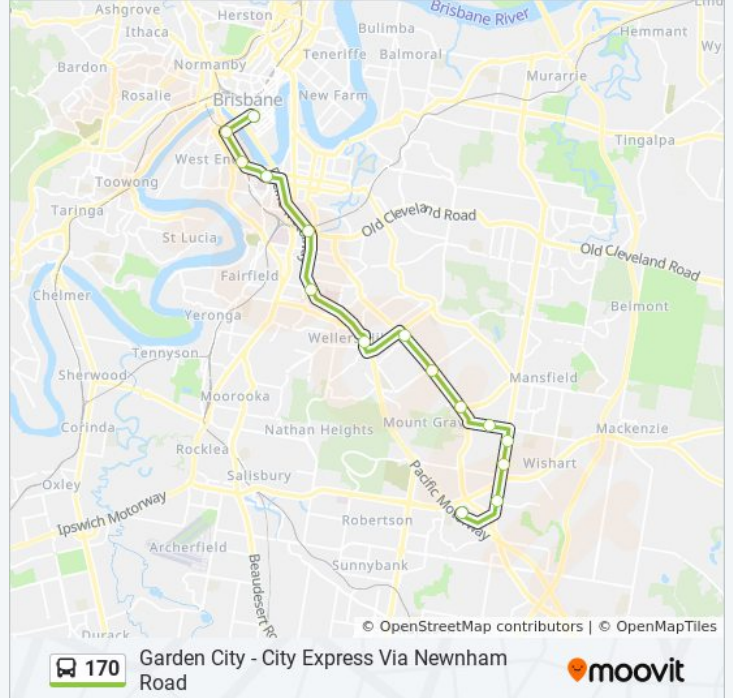

## Garden City - City Express Via Newnham Road

Get The App

The 170 bus line (Garden City - City Express Via Newnham Road) has 2 routes. For regular weekdays, their operation hours are:

(1) Garden City Interchange: 07:02 - 23:17 (2) Queen Street Station: 06:10 - 22:00

### Direction: Garden City Interchange

16 stops

[VIEW LINE SCHEDULE](#)

Countess Street Busway Holding  
Queen Street Station, 2a  
Cultural Centre Station, Platform 2  
South Bank Busway Station, Platform 2  
Mater Hill Station, Platform 2  
Buranda Busway, Platform 2  
Greenslopes Station, Platform 2  
Birdwood Rd at Wellers Hill  
Logan Rd at Holland Park South, Stop 31  
Logan Rd at Mt Thompson, Stop 34  
Logan Rd at Mt Gravatt Central, Stop 37  
Broadwater Rd at Hillgrove, Stop 40  
Newnham Rd at Civic Fair, Stop 73  
Newnham Rd at Wishart West, Stop 76  
Newnham Rd at Delavan, Stop 78  
Garden City Shopping Centre Station, Stop A

### 170 bus Time Schedule

Garden City Interchange Route Timetable:

Sunday	00:36 - 20:36
Monday	07:02 - 23:17
Tuesday	07:02 - 23:17
Wednesday	07:02 - 23:17
Thursday	07:02 - 23:17
Friday	07:02 - 23:17
Saturday	00:17 - 23:36

### 170 bus Info

**Direction:** Garden City Interchange

**Stops:** 16

**Trip Duration:** 39 min

**Line Summary:**

**Direction: Queen Street Station**

15 stops

[VIEW LINE SCHEDULE](#)