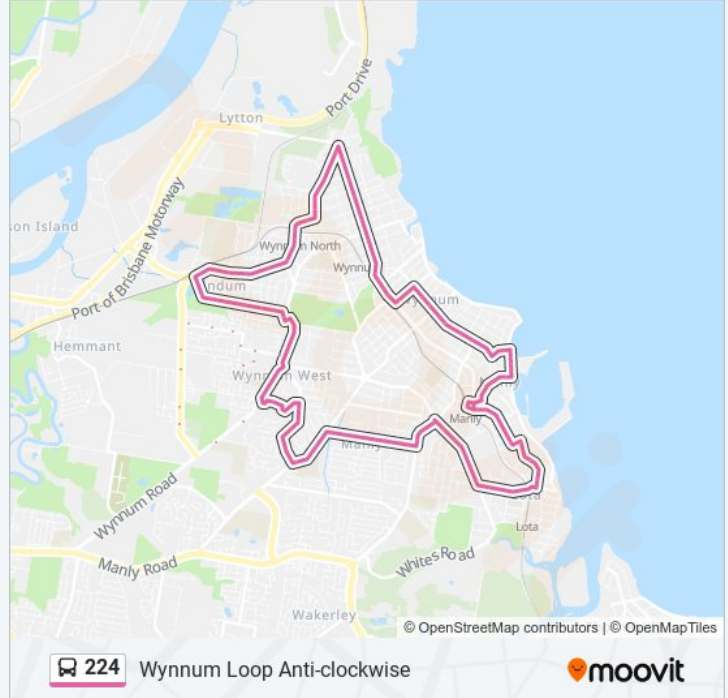

 **224**

Wynnum Loop Anti-clockwise

Get The App

The 224 bus line Wynnum Loop Anti-clockwise has one route. For regular weekdays, their operation hours are:

(1) Wynnum Plaza: 07:22 - 18:22

Use the Moovit App to find the closest 224 bus station near you and find out when is the next 224 bus arriving.

224 bus Info

Direction: Wynnum Plaza

Stops: 88

Trip Duration: 62 min

Line Summary:

Macdonald St Near Ernest St, Stop 79
 Oceana Tce at Lota House, Stop 81
 Oceana Tce at Britannia Street, Stop 82
 Ernest St at Parramatta Street, Stop 83
 Ernest St at St John Vianneys School, Stop 84
 Manly Station, Stop 85
 Ferguson St at Richard Russell Park, Stop 86
 Cambridge Pde at Manly Village, Stop 87
 Royal Esp at Manly Baths, Stop 87a
 Nelson Pde at Boswell Terrace, Stop 88
 Kingsley Tce at Nelson Parade, Stop 89
 Kingsley Tce at Gordon Parade, Stop 90
 Kingsley Tce at Picton Parade, Stop 91
 Bay Tce at Walnut Street, Stop 93/94
 Bay Tce at Guardian Angels School Stop 95
 Bay Tce at Clara Street Stop 96
 Florence St at Wynnum Central Stop 97
 Florence St at Wynnum Library
 Tingal Rd at Wynnum Rsl, Stop 99
 Tingal Rd at Berrima Street, Stop 1
 Tingal Rd at Leisure Centre, Stop 2
 Tingal Rd at Wynnum, Stop 3
 Tingal Rd at Alkoomie Street, Stop 11
 Tingal Rd at Wynnum North State School, Stop 10/5
 Tingal Rd at Warra Street, Stop 11
 Tingal Rd at Shepherd Street, Stop 12
 Tingal Rd at Tingal - Ure, Stop 13a
 Wynnum North Rd at Constellation Way, St
 Wynnum North Rd at Nazareth House, Stop 14
 Wynnum North Rd at Prospect Street, Stop 15/16
 Wynnum North Rd at Stanley Terrace, Stop 17
 Wynnum North Rd at Wynnum North Rail, Stop 36/17

Wynnum North Rd at Radius Street, Stop 37

Wynnum North Rd at Sibley Road, Stop 38

Sibley Rd at Regent Street, Stop 39/40

Sibley Rd at Florabelle Court, Stop 41

Sibley Rd at Pleasantville, Stop 42

Sibley Rd at Lindum Rail, Stop 45/44