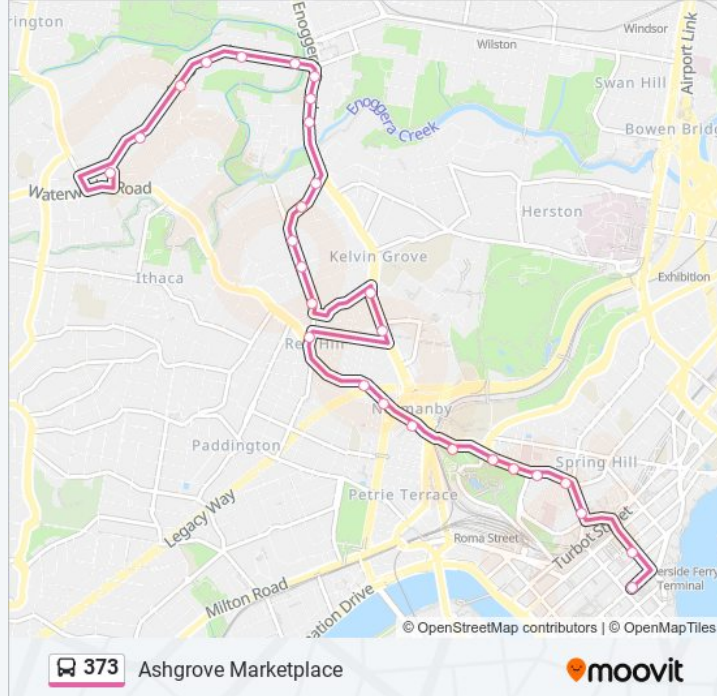

Use the Moovit App to find the closest 373 bus station near you and find out when is the next 373 bus arriving.

Direction: Ashgrove Marketplace

28 stops

[VIEW LINE SCHEDULE](#)

- Elizabeth Street Stop 87 Near Edward St
- Creek Street Stop 149 Near Adelaide St
- Upper Edward Street Stop 135 Near Wickham Tce
- Leichhardt St At Fortescue Street, Stop 1
- Leichhardt St at Allenby St, Stop 2
- Wickham Tce Near Bradley St, Stop 3
- Wickham Tce Near Dark St, Stop 3a
- College Rd Near Countess St, Stop 3b
- Musgrave Rd at Normanby Fiveways, Stop 4
- Musgrave Rd At St Brigid'S - Red Hill, Stop 5
- Musgrave Rd at Upper Clifton Terrace, Stop 5a
- Windsor Rd at Red Hill, Stop 8
- Kelvin Grove Rd at Victoria Street, Stop 12
- Kelvin Grove Rd Near Prospect Tce, Stop 13
- Windsor Rd at Windsor - Prospect, Stop 9
- Windsor Rd at Windsor - Jones, Stop 10
- Windsor Rd at Windsor - Gebbie, Stop 11
- Windsor Rd Near Errard St, Stop 12
- Windsor Rd Near Guildford St, Stop 13
- Enoggera Rd at Thurlow Street, Stop 17
- Enoggera Rd at St Ambroses, Stop 18
- Enoggera Rd at Newmarket, Stop 20

373 bus Info

Direction: Ashgrove Marketplace

Stops: 28

Trip Duration: 20 min

Line Summary:

Ashgrove Ave Near Caravan Park, Stop 20

Ashgrove Ave Near Vaux St, Stop 22

Ashgrove Ave Near Raleigh Pde, Stop 23

Ashgrove Ave Near Gailey St, Stop 24

Ashgrove Ave Near Bott St, Stop 25

Ashgrove Ave at Ashgrove Marketplace

Direction: Elizabeth Street Stop 87 Near Edward St

24 stops

[VIEW LINE SCHEDULE](#)

Ashgrove Ave at Ashgrove Marketplace

373 bus Info

Direction: Elizabeth Street Stop 87 Near Edward St

Stops: 24

Trip Duration: 20 min

Line Summary:

Wickham Terrace Stop 174 at Albert Park

Leichhardt St at Allenby St, Stop 2

Leichhardt St At Fortescue Street, Stop 1