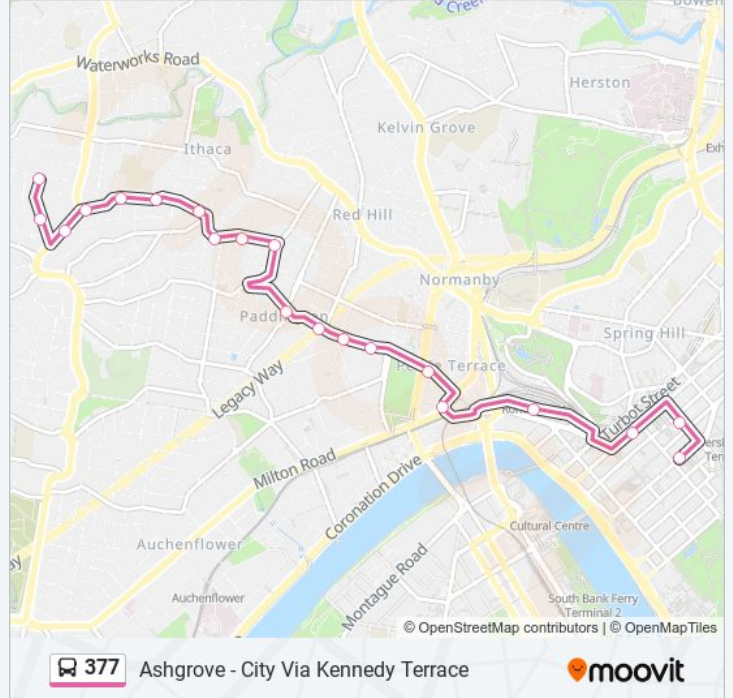

377 bus Info

Direction: Bardon, Accession St

Stops: 20

Trip Duration: 26 min

Line Summary:

Accession Street Stop 20 Near Empress Tce

Accession St Near Coronation St, Stop 21

Direction: Elizabeth Street Stop 87 Near Edward St

23 stops

[VIEW LINE SCHEDULE](#)

Ashgrove Ave at Ashgrove Marketplace

Waterworks Rd at Kadanga Street, Stop 18

Jubilee Tce at Ithaca Near the Esplanade

Coronation St Near Jubilee Tce, Stop 22

Accession St Near Coronation St, Stop 21

Accession Street Stop 20 Near Empress Tce

Kennedy Tce Near Lizzie St, Stop 18

Kennedy Tce Near Sorrel St, Stop 17

Kennedy Tce Near Primrose Tce, Stop 15/16

Kennedy Tce Near Grove St, Stop 14

Kennedy Tce Near Thomas St, Stop 13

377 bus Info

Direction: Elizabeth Street Stop 87 Near Edward St

Stops: 23

Trip Duration: 29 min

Line Summary:

Upper Roma St Near Quay St, Stop 3

Roma Street Busway, Platform 2

Turbot Street Stop 3 Near Albert St