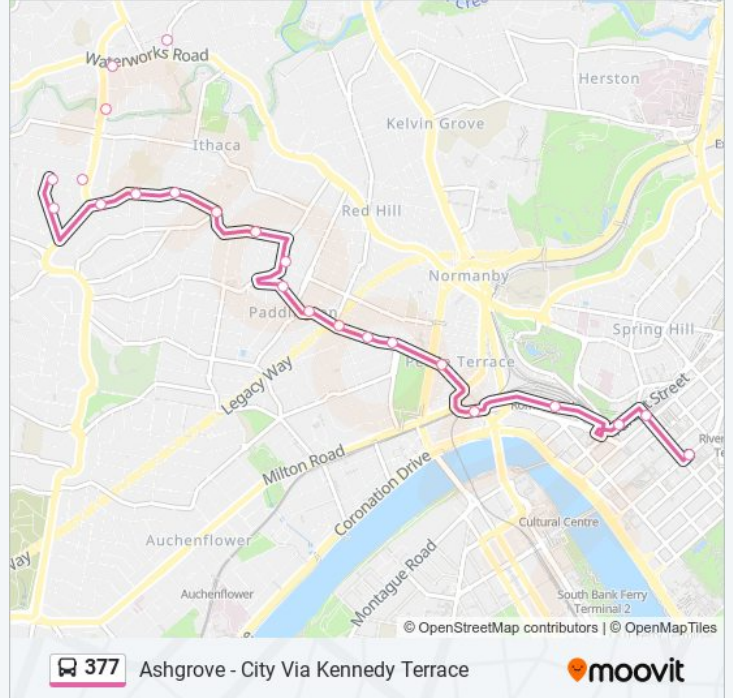

Accession Street Stop 20 Near Empress Tce

Kennedy Tce Near Lizzie St, Stop 18

Kennedy Tce Near Sorrel St, Stop 17

Kennedy Tce Near Primrose Tce, Stop 15/16

Kennedy Tce Near Grove St, Stop 14

Kennedy Tce Near Thomas St, Stop 13

Caxton St Near Chapel St, Stop 4

377 bus Time Schedule

Elizabeth Street Stop 87 Near Edward St Route

Timetable:

Sunday	Not Operational
Monday	06:25 - 14:51
Tuesday	06:25 - 14:51
Wednesday	06:25 - 14:51
Thursday	06:25 - 14:51
Friday	06:25 - 14:51
Saturday	Not Operational

377 bus Info

Direction: Elizabeth Street Stop 87 Near Edward St

Stops: 23

Trip Duration: 29 min

Line Summary:

Upper Roma St Near Quay St, Stop 3

Roma Street Busway, Platform 2

Turbot Street Stop 3 Near Albert St

Edward Street Stop 141 Near Ann St

Elizabeth Street Stop 87 Near Edward St

377 bus time schedules and route maps are available in an offline PDF at moovitapp.com. Use the [Moovit App](#) to see live bus times, train schedule or subway schedule, and step-by-step directions for all public transit in Brisbane.