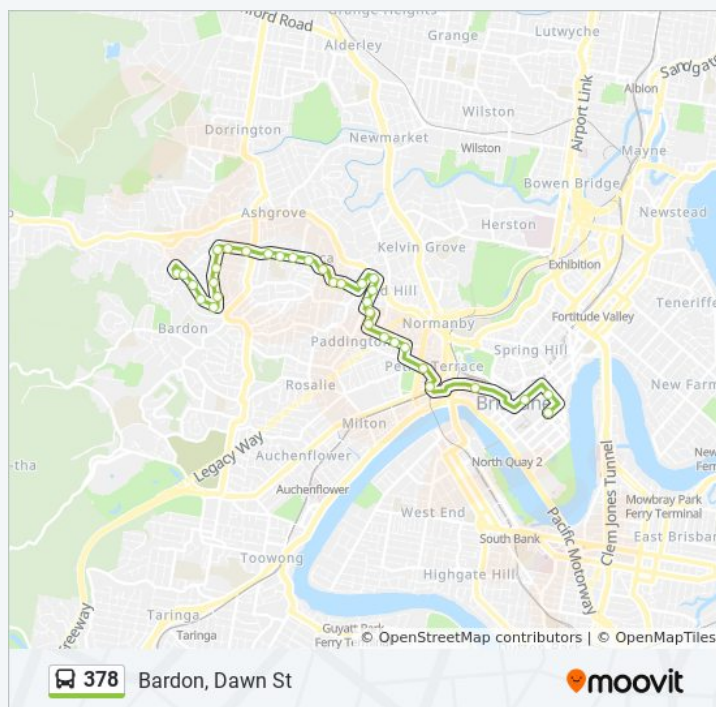

Elizabeth Street Stop 87 Near Edward St

Creek Street Stop 149 Near Adelaide St

Ann Street Stop 9 Near King George Square

Roma Street Busway, Platform 1

378 bus Time Schedule

Bardon, Dawn St Route Timetable:

Trip Duration: 29 min

Line Summary:

Petrie Tce at Windmill Cafe, Stop 3

Caxton St Near Chapel St, Stop 4

Dowse St Near Charlotte St, Stop 5

Charlotte St Near Princess St, Stop 6

Charlotte St Near Martha St, Stop 6a

Hayward St Near Plunkett St, Stop 7

Lower Cairns Tce at Hayward St, Stop 7a

Cochrane St Near Carlyle St, Stop 7b

Cochrane St Near Broadway St, Stop 8

Waterworks Rd at Mannion Street, Stop 9

Enoggera Tce Near Jay St, Stop 11

Sunday	Not Operational
Monday	Not Operational
Tuesday	06:39 - 15:00
Wednesday	06:39 - 15:00
Thursday	06:39 - 15:00
Friday	06:39 - 15:00
Saturday	Not Operational

378 bus Info**Direction:** Elizabeth Street Stop 87 Near Edward St**Stops:** 44**Trip Duration:** 36 min**Line Summary:**