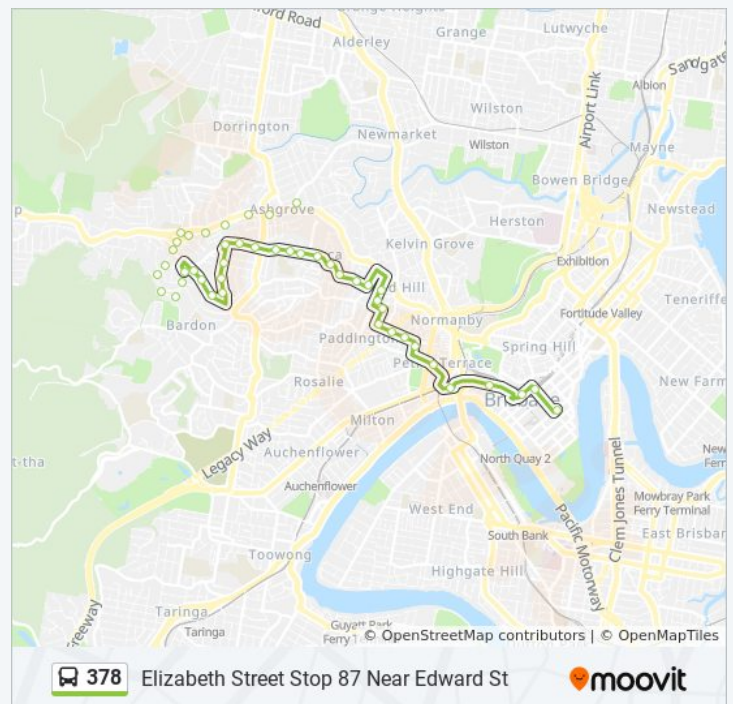

Direction: Elizabeth Street Stop 87 Near Edward St

44 stops

378 bus Time Schedule

Elizabeth Street Stop 87 Near Edward St Route
Timetable:

Ashgrove Ave at Ashgrove Marketplace
 Waterworks Rd at Kadanga Street, Stop 18
 Waterworks Rd at Elimatta Drive, Stop 19
 Waterworks Rd at Hibiscus Avenue, Stop 20
 Waterworks Rd at Girraween Grove, Stop 21/22
 Waterworks Rd at Theale Terrace, Stop 23
 Waterworks Rd at West Ashgrove, Stop 24
 Coopers Camp Rd Near Jaloon St, Stop 36a
 Davies Rd Near View Pde, Stop 35
 Davies Rd Near Barnett Rd, Stop 34
 Davies Rd Near Coolibah St, Stop 33
 Stephenson St Near Bowman Pde, Stop 32
 Dawn St Near Moonya St, Stop 31
 Dawn St Near Kamber St, Stop 30
 Coopers Camp Rd at Coopers Camp Road, Stop 29
 Coopers Camp Rd Near Callum Lane, Stop 28
 Coopers Camp Rd Near Cecil Rd, Stop 27
 Lewin St Near Empress Tce, Stop 25
 Lewin St Near Coronation St, Stop 24
 Lewin St Near Coronation St, Stop 23/22
 Fletcher Pde Near Leslie St, Stop 21
 Leslie St Near Glenda St, Stop 20/19
 Leslie St Near Jubilee Tce, Stop 18
 Arthur Tce Near Lugg St, Stop 17
 Arthur Tce Near Jason St, Stop 16
 Arthur Tce Near Dean St, Stop 15a
 Arthur Tce Near Fairfax St, Stop 15
 Arthur Tce Near Vowles St, Stop 14
 Arthur Tce Near Fred St, Stop 13
 Arthur Tce Near Glassey St, Stop 12
 Enoggera Tce Near Jay St, Stop 11

Sunday	Not Operational
Monday	Not Operational
Tuesday	06:39 - 15:00
Wednesday	06:39 - 15:00
Thursday	06:39 - 15:00
Friday	06:39 - 15:00
Saturday	Not Operational

378 bus Info**Direction:** Elizabeth Street Stop 87 Near Edward St**Stops:** 44**Trip Duration:** 36 min**Line Summary:**

Cochrane St Near Nott St, Stop 8

Cochrane St Near Carlyle St, Stop 7b

Lower Cairns Tce at Hayward St, Stop 7a

Hayward St Near Charlotte St, Stop 7

Charlotte St Near Martha St, Stop 6a

Charlotte St Near Princess St, Stop 6