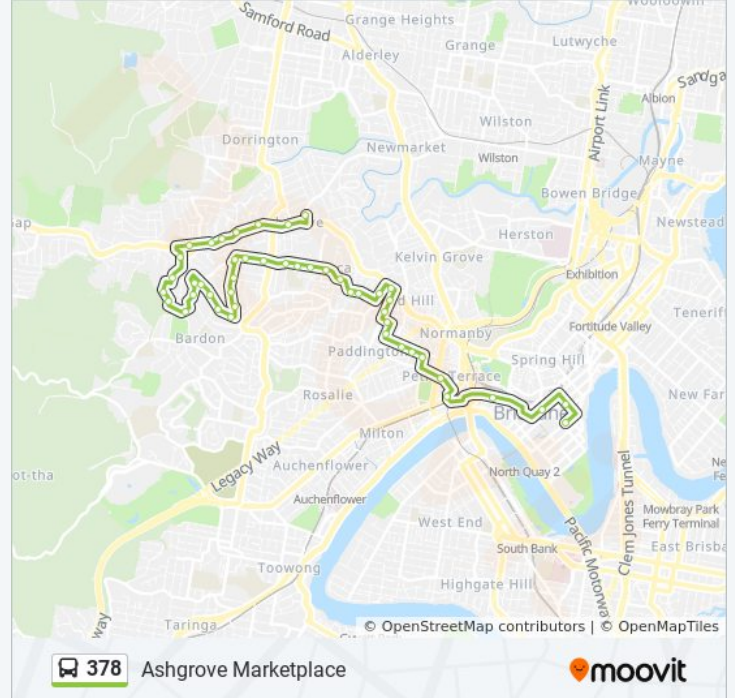

Davies Rd Near Coolibah St, Stop 34

Davies Rd Near View Pde, Stop 35

Coopers Camp Rd at West Ashgrove

Glory St at West Ashgrove, Stop 24

Waterworks Rd at Myagh Road, Stop 23/22

Waterworks Rd at Girraween Grove, Stop 21

Waterworks Rd at Hibiscus Avenue, Stop 20

Waterworks Rd at Elimatta Drive, Stop 19

Waterworks Rd at Ashgrove, Stop 17

Ashgrove Ave at Ashgrove Marketplace

Direction: Bardon, Dawn St

33 stops

[VIEW LINE SCHEDULE](#)

Sunday	Not Operational
Monday	Not Operational
Tuesday	06:39 - 15:00
Wednesday	06:39 - 15:00
Thursday	06:39 - 15:00
Friday	06:39 - 15:00
Saturday	Not Operational

378 bus Info**Direction:** Elizabeth Street Stop 87 Near Edward St**Stops:** 44**Trip Duration:** 36 min**Line Summary:**