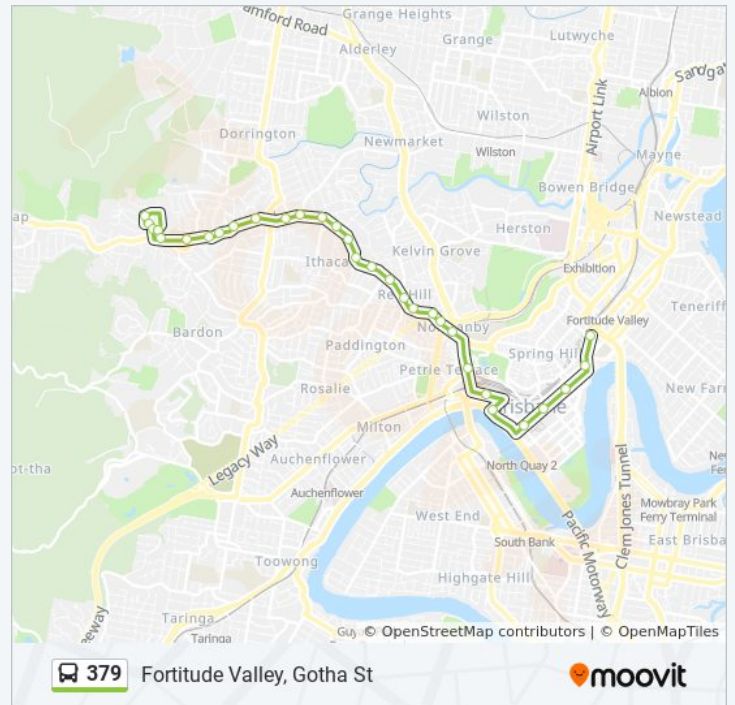

Musgrave Rd at Hammond Street, Stop 7

Musgrave Rd at Upper Clifton Terrace, Stop 5a

Musgrave Rd at Normanby Fiveways, Stop 5

Musgrave Rd at Normanby Hotel, Stop 4

Countess St at Normanby Fiveways

Roma Street Stop 124 at Roma Street Station

Herschel Street Stop 2 Near North Quay

Adelaide Street Stop 17 Near George St

Adelaide Street Stop 23 Near David Jones

Adelaide Street Stop 28 Near Hutton Lane

Queen Street Stop 67 Near Ann St (Orient)

Wickham Street Stop 227 Near Gotha St

Direction: Fortitude Valley, Gotha St

Stops: 32

Trip Duration: 42 min

Line Summary:

Direction: Grange Heights, Raymont Rd

66 stops

[VIEW LINE SCHEDULE](#)

Royal Pde Near Gresham St, Stop 26

Gresham St Near Royal Pde, Stop 25a

Piddington St Near Laird St, Stop 25b

Laird St Near Buckingham St, Stop 25c

Royal Pde Near Gresham St, Stop 26

379 bus Time Schedule

Grange Heights, Raymont Rd Route Timetable: