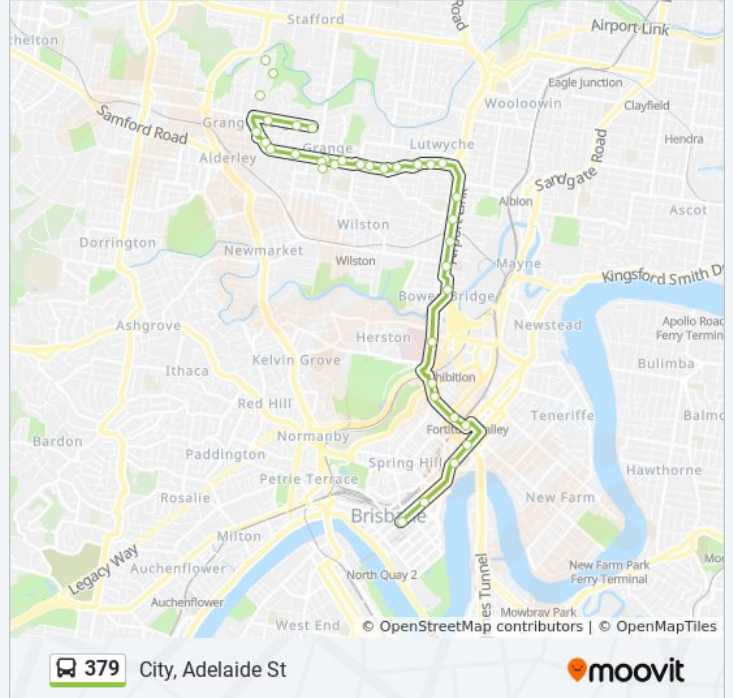

Lutwyche Rd at Windsor Rail, Stop 13

Lutwyche Rd Near Bryden St, Stop 11

Federation Street, Platform 1

RBWH Station, Platform 1

Bowen Bridge Rd at Gregory Terrace, Stop 7

Brunswick St at Water Street, Stop 6

Brunswick Street Stop 201 Closed Until Mid 2024

Brunswick Street Stop 202 Near Wickham St

Ann Street Stop 216 at Valley Island

Ann Street Stop 220 at All Hallows

Adelaide Street Stop 35 Near Creek St

Adelaide Street Stop 42 Near Albert St

Direction: Fortitude Valley, Gotha St

32 stops

[VIEW LINE SCHEDULE](#)

Royal Pde Near Gresham St, Stop 26

Gresham St Near Royal Pde, Stop 25a

Piddington St Near Laird St, Stop 25b

Laird St Near Buckingham St, Stop 25c

Royal Pde Near Gresham St, Stop 26

Waterworks Rd at Monoplane Street, Stop 25

Glory St at West Ashgrove, Stop 24

Waterworks Rd at Myagh Road, Stop 23/22

379 bus Time Schedule

Fortitude Valley, Gotha St Route Timetable: