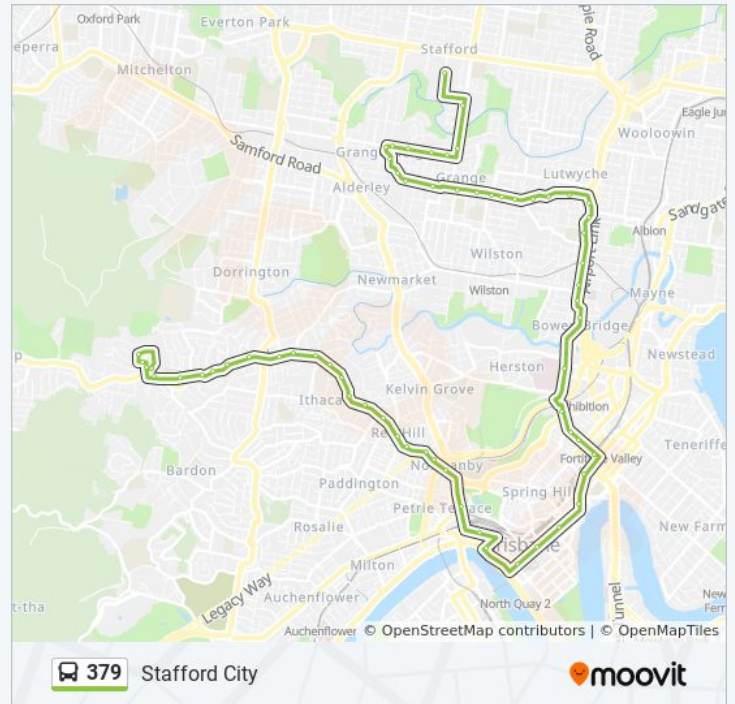

Trip Duration: 54 min
Line Summary:

Waterworks Rd at Hibiscus Avenue, Stop 20

Waterworks Rd at Elimatta Drive, Stop 19

Waterworks Rd at Ashgrove, Stop 17

Waterworks Rd at St Finbarr's - Ashgrove, Stop 16

Waterworks Rd at Woodland Street, Stop 15

Waterworks Rd at Boon Street, Stop 14

Waterworks Rd at Mossvale Street, Stop 13

Waterworks Rd at Whitta Street, Stop 12

Waterworks Rd at Glenrosa Road, Stop 11

Waterworks Rd at Cairns Street, Stop 10

Musgrave Rd at Red Hill Shops, Stop 8

Musgrave Rd at Hammond Street, Stop 7

Musgrave Rd at Upper Clifton Terrace, Stop 5a

Musgrave Rd at Normanby Fiveways, Stop 5

Musgrave Rd at Normanby Hotel, Stop 4

Countess St at Normanby Fiveways

Roma Street Stop 124 at Roma Street Station

Herschel Street Stop 2 Near North Quay

Adelaide Street Stop 17 Near George St

Adelaide Street Stop 23 Near David Jones

Adelaide Street Stop 28 Near Hutton Lane

Queen Street Stop 67 Near Ann St (Orient)

Wickham Street Stop 227 Near Gotha St

Brunswick Street Stop 211

Brunswick St at St Pauls Terrace, Stop 5

Brunswick St at Water Street, Stop 6

Bowen Bridge Rd at Gregory Terrace, Stop 7

RBWH Station, Platform 2

Federation Street, Platform 2

Lutwyche Rd Near Taylor St, Stop 11

Lutwyche Rd Near Cartwright St, Stop 12

Lutwyche Rd at Windsor Rail, Stop 13

Lutwyche Rd at Windsor State School, Stop 15