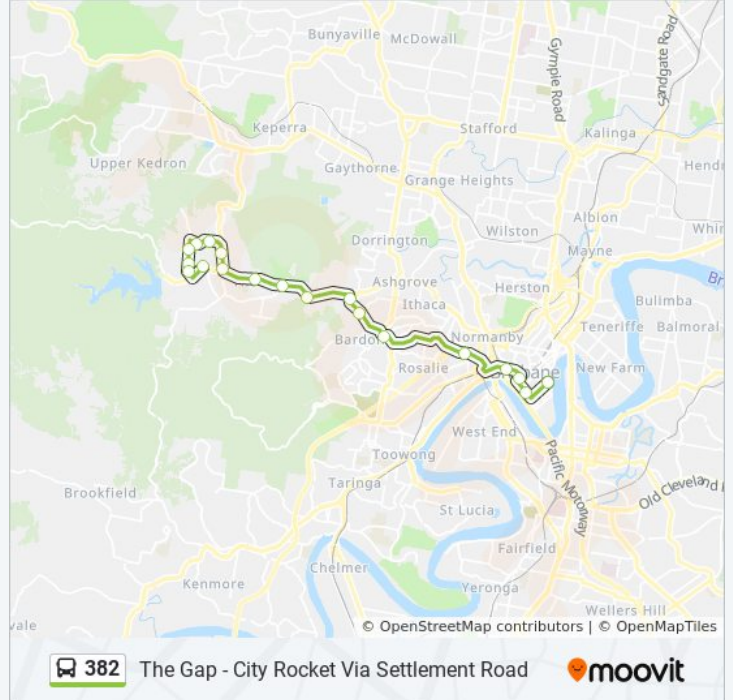

The Gap - City Rocket Via Settlement Road

Get The App

The 382 bus line (The Gap - City Rocket Via Settlement Road) has 2 routes. For regular weekdays, their operation hours are:

(1) City, Eagle St Pier: 06:38 - 07:58(2) The Gap, Waterworks Rd: 16:45 - 17:45

382 bus Info
Direction: City, Eagle St Pier
Stops: 19
Trip Duration: 48 min
Line Summary:

Direction: The Gap, Waterworks Rd

19 stops

[VIEW LINE SCHEDULE](#)

- Charlotte Street Stop 90 Near Market St
- George Street Stop 116
- Turbot St Stop 130 at Magistrates Court
- Roma Street Busway, Platform 1
- Given Tce at Paddington, Stop 5
- Macgregor Tce at Bardon, Stop 15
- Coopers Camp Rd at Coopers Camp Road, Stop 29
- Coopers Camp Rd at West Ashgrove
- Waterworks Rd at Glenquarie Place, Stop 29
- Waterworks Rd at Payne Road, Stop 31
- Waterworks Rd at the Gap Village, Stop 33
- Settlement Rd at Gap Primary School, Stop 36
- Settlement Rd at Chaprowe Street, Stop 37
- Kaloma Rd at Woorama Rd, Stop 39
- Kaloma Rd at Hilder Road School, Stop 40
- Hilder Rd at Wittonga Park, Stop 42
- Petmar St at Petmar Street North, Stop 43
- Petmar St at Petmar Street South, Stop 44

382 bus Time Schedule

The Gap, Waterworks Rd Route Timetable:

Sunday	Not Operational
Monday	Not Operational
Tuesday	16:45 - 17:45
Wednesday	16:45 - 17:45
Thursday	16:45 - 17:45
Friday	16:45 - 17:45
Saturday	Not Operational

382 bus Info

Direction: The Gap, Waterworks Rd

Stops: 19

Trip Duration: 45 min

Line Summary:

382 bus time schedules and route maps are available in an offline PDF at moovitapp.com. Use the [Moovit App](#) to see live bus times, train schedule or subway schedule, and step-by-step directions for all public transit in Brisbane.