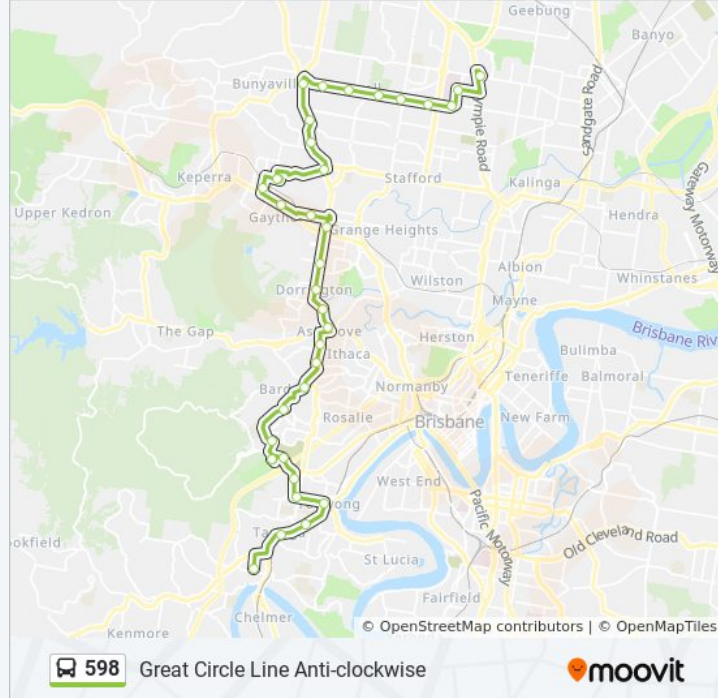

598 bus Info

Direction: Indooroopilly Interchange

Stops: 35

Trip Duration: 71 min

Line Summary:

Samford Rd at Gaythorne Rsl, Stop 33

Pickering St at Pickering West

Wardell St at Enoggera, Stop 1/30

Wardell St at Enoggera South, Stop 31

Wardell St at Dorrington Near Stark St

Stewart Rd at Frasers Bridge, Stop 42

Stewart Rd at Ashgrove Near Devoy St

Jubilee Tce at Ithaca Near the Esplanade

Jubilee Tce Near Effie St

Simpsons Rd at Bardon, Stop 16a

Stuartholme Rd at Rainworth Near Sixth Ave

Birdwood Tce at Stuartholme, Stop 31

Mt Coot-Tha Rd at Botanic Gardens, Stop 19

Mt Coot-Tha Rd at Botanic Gardens, Stop 17

Dean St at Toowong Depot, Stop 17

Sherwood Rd at Toowong West, Stop 20

Jephson St at Toowong

Moggill Rd at Bbc, Stop 16

Moggill Rd at Taringa, Stop 19

Indooroopilly Interchange

Direction: Toowong, Jephson St

32 stops

[VIEW LINE SCHEDULE](#)