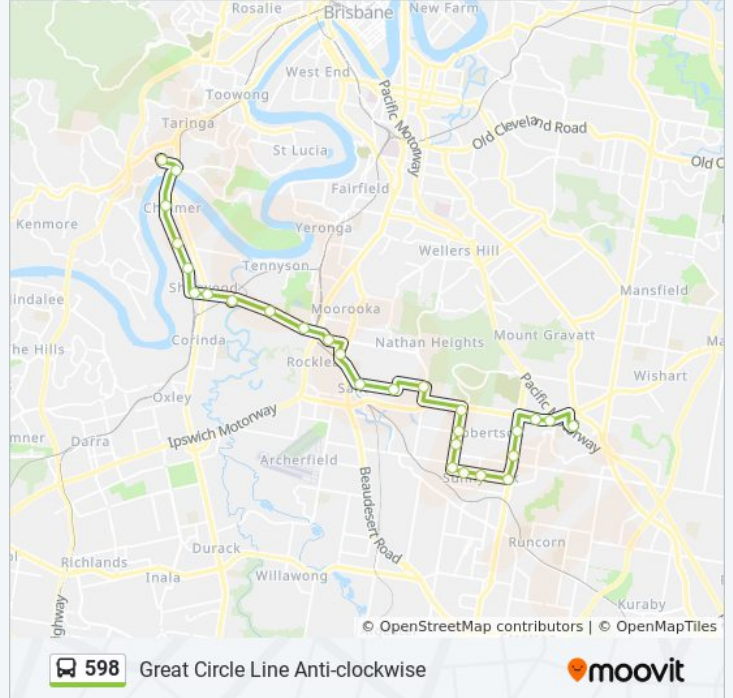

598 bus Info

Direction: Garden City Interchange

Stops: 27

Trip Duration: 47 min

Line Summary:

Lillian Ave at Salisbury Interchange, Zone A

Henson Rd at Salisbury East, Stop 50

Troughton Rd at Qeii Hospital

Troughton Rd at Musgrave Road

Troughton Rd at Brittain Park

Troughton Rd at Banoon Near Turton St

Turton St at Sunnybank State School

Turton St at Oasis

Turton St Near Mains Rd

Mains Rd at Sunnybank

Mains Rd at Robertson

Kessels Rd at Grout Street, Stop 2/58

Kessels Rd at Macgregor, Stop 59

Garden City Shopping Centre Station, Stop K

Direction: Indooroopilly Interchange

35 stops

[VIEW LINE SCHEDULE](#)

Chermside Shopping Centre Interchange D

Wallace St at Prince Charles Hospital, Stop 35

Rode Rd at Rode Road Hospital, Stop 36

Rode Rd at Webster Road, Stop 37

Rode Rd at Stafford Heights Near Maundrell Tce

Rode Rd at Downfall Creek

Rode Rd at Trouts Road