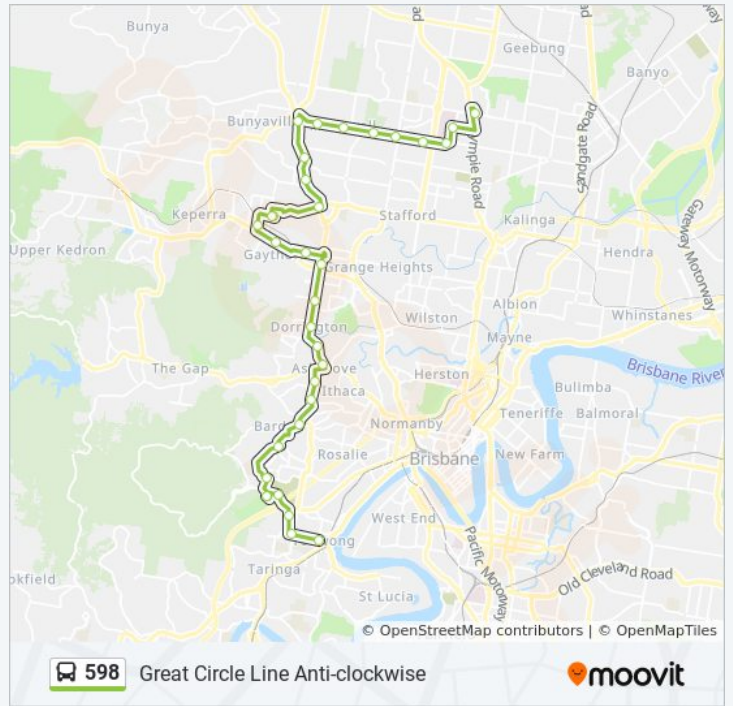

Sherwood Rd at Toowong West, Stop 20

Jephson St at Toowong

Moggill Rd at Bbc, Stop 16

Moggill Rd at Taringa, Stop 19

Indooroopilly Interchange

Direction: Toowong, Jephson St

32 stops

[VIEW LINE SCHEDULE](#)

Chermside Shopping Centre Interchange D

Wallace St at Prince Charles Hospital, Stop 35

Rode Rd at Rode Road Hospital, Stop 36

Rode Rd at Webster Road, Stop 37

Rode Rd at Stafford Heights Near Maundrell Tce

Rode Rd at Downfall Creek

Rode Rd at Trouts Road

Rode Rd at Mcdowall Near Metro St

Old Northern Rd at Everton Hills Near Rode Rd

598 bus Time Schedule

Toowong, Jephson St Route Timetable:

Sunday	Not Operational
Monday	Not Operational
Tuesday	6:40 PM
Wednesday	6:40 PM
Thursday	6:40 PM
Friday	Not Operational
Saturday	6:25 PM

598 bus Info

Direction: Toowong, Jephson St

Stops: 32

Trip Duration: 54 min
Line Summary:

- Old Northern Rd at Everton Park North
- South Pine Rd At Everton Junction, Stop 7
- Griffith St at Everton Park, Stop 4/18
- Brookside Shopping Centre
- Brookside Shopping Centre Station, Platform B
- Blackwood St at Mitchelton, Stop 34
- Samford Rd at Gaythorne Rsl, Stop 33
- Pickering St at Pickering West
- Wardell St at Enoggera, Stop 1/30
- Wardell St at Enoggera South, Stop 31
- Wardell St at Dorrington Near Stark St
- Stewart Rd at Frasers Bridge, Stop 42
- Stewart Rd at Ashgrove Near Devoy St
- Jubilee Tce at Ithaca Near the Esplanade
- Jubilee Tce Near Effie St
- Simpsons Rd at Bardon, Stop 16a
- Stuartholme Rd at Rainworth Near Sixth Ave
- Birdwood Tce at Stuartholme, Stop 31
- Mt Coot-Tha Rd at Botanic Gardens, Stop 19
- Mt Coot-Tha Rd at Botanic Gardens, Stop 17
- Dean St at Toowong Depot, Stop 17
- Sherwood Rd at Toowong West, Stop 20
- Jephson St at Toowong