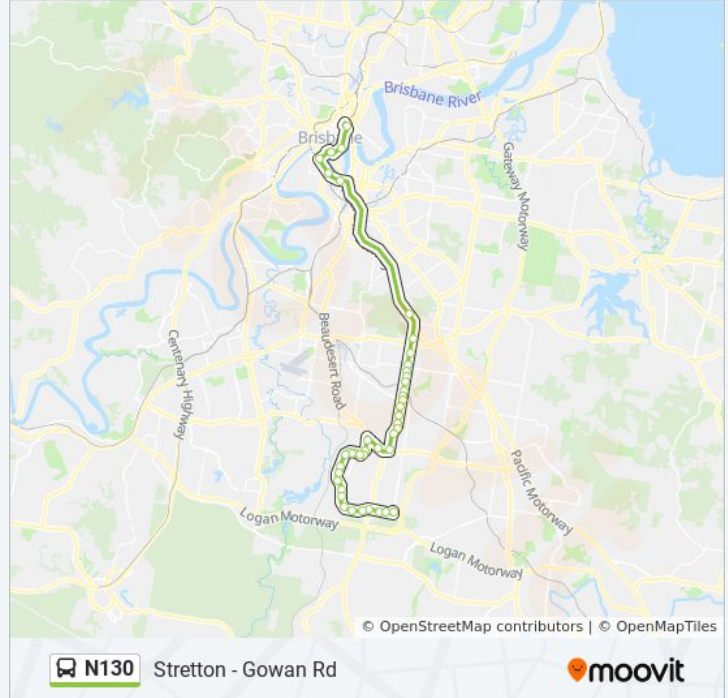

 N130

Stretton - Gowan Rd

[Get The App](#)

The N130 bus line Stretton - Gowan Rd has one route. For regular weekdays, their operation hours are:

(1) Stretton - Gowan Rd: 1:28 AM - 5:28 AM

Use the Moovit App to find the closest N130 bus station near you and find out when is the next N130 bus arriving.

Direction: Stretton - Gowan Rd

42 stops

[VIEW LINE SCHEDULE](#)

Wickham Street Stop 225 Near Little St
 Charlotte Street Stop 90 Near Market St
 George Street Stop 116
 Cultural Centre Temporary Platform 2
 South Bank Busway Station, Platform 2
 Mater Hill Station, Platform 2
 Griffith University Station, Platform 2
 Mains Road Park 'N' Ride
 Mains Rd at Robertson
 Mains Rd at Sunnybank
 Mains Rd at Elva Street, Stop 81
 Mains Rd at Turton Street, Stop 80
 Mains Rd at Pristina Street, Stop 67
 Mains Rd at Altandi, Stop 68
 Mains Rd at Lampson Street
 Mains Rd at Runcorn School A, Stop 68a
 Pinelands
 Pinelands Rd at Barney Street, Stop 70/71
 Pinelands Rd Near Noelana St
 Pinelands Rd at Hellawell
 Pinelands Rd at Sunnybank Hills South
 Calam Rd Near Honeywood St

N130 bus Info

Direction: Stretton - Gowan Rd

Stops: 42

Trip Duration: 53 min

Line Summary:

Beaudesert Rd at Highlands Drive
Alger Rd at Beaudesert Road Stop 76
Alger Rd at Alger Central Stop 78a
Alger Rd at Alger East Stop 79
Ridgewood Rd at Limewood Place, Stop 81
Ridgewood Rd at Rapanea Street, Stop 82
Ridgewood Rd at Alger, Stop 83
Ridgewood Rd at Woollybutt Street, Stop 84
Ridgewood Rd at Ridgewood Park Near Yorrell
Ridgewood Rd at Helicia Street, Stop 85a
Ridgewood Rd at Ridgewood Heights
Alger Rd at Nottingham
Alger Rd at Glenfield
Alger Rd at Parkinson, Stop 90
Alger Rd at Lake Eyre Crescent Stop 91
Alger Rd at Parkinson East, Stop 92
Alger Rd at Injune Cct, Stop 93
Illaweena St at Tamarisk Way
Illaweena St at Waterstone
Gowan Rd at Stretton State College