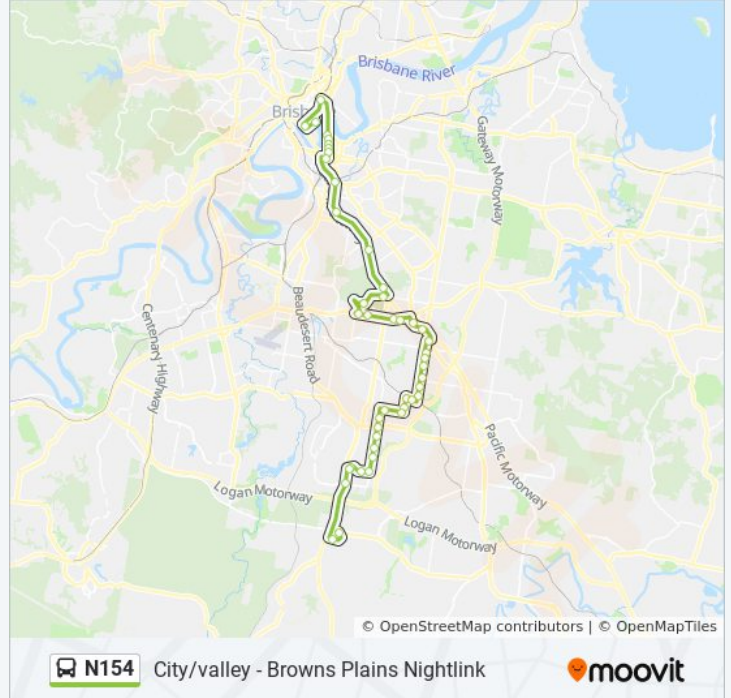

Direction: Browns Plains Station

45 stops

[VIEW LINE SCHEDULE](#)

- Charlotte Street Stop 90 Near Market St
- George Street Stop 116
- Wickham Street Stop 225 Near Little St
- Main St at Quinton Street, Stop 7
- Main St at Pearson St, Stop 8
- Main St at Sinclair Street, Stop 8a
- Main St at Baines Street, Stop 8b
- Main St at Linton Street, Stop 8c
- Woolloongabba Station, Platform 1
- Buranda Busway, Platform 2
- Greenslopes Station, Platform 2
- Holland Park West Station, Platform 2
- Griffith University Station, Platform 2
- University Rd at Mt Gravatt Cemetery
- Griffith University Stop B
- Kessels Rd at Griffith Road, Stop 55
- Kessels Rd at Estoril Street, Stop 56
- Kessels Rd at Grout Street, Stop 2/58
- Kessels Rd at Macgregor, Stop 59
- Garden City Shopping Centre Station, Stop B
- Macgregor St at Garden City Depot
- Warrigal Road Green Link

N154 bus Info

Direction: Browns Plains Station

Stops: 45

Trip Duration: 71 min

Line Summary:

Warrigal Rd at Padstow Views

Warrigal Rd at Bordeaux

Warrigal Rd at Fanfare

Warrigal Rd Near Daw Rd

Warrigal Rd at Runcorn North

Warrigal Rd at Fruitgrove

Beenleigh Rd at Fruitgrove Station

Nursery Ave Near Marika St

Nursery Ave at Runcorn Near Silkyoak St

Nemies Rd at Runcorn Heights Near Basking St

Honeysuckle Way at Calamvale

Honeysuckle Way at Sunflower

Beaudesert Rd at Honeysuckle Way

Beaudesert Rd at Illaweena Street

Grand Plaza Shopping Centre (Sth Car Park)

Browns Plains Station

N154 bus time schedules and route maps are available in an offline PDF at moovitapp.com. Use the [Moovit App](#) to see live bus times, train schedule or subway schedule, and step-by-step directions for all public transit in Brisbane.