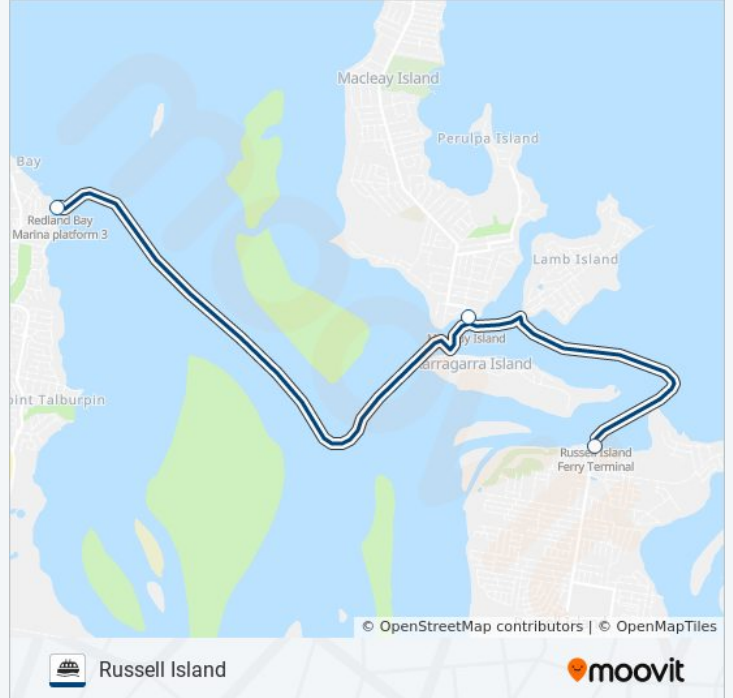

SMBI ferry Info

Direction: Russell Island

Stops: 3

Trip Duration: 20 min

Line Summary:

Direction: Russell Island

2 stops

[VIEW LINE SCHEDULE](#)