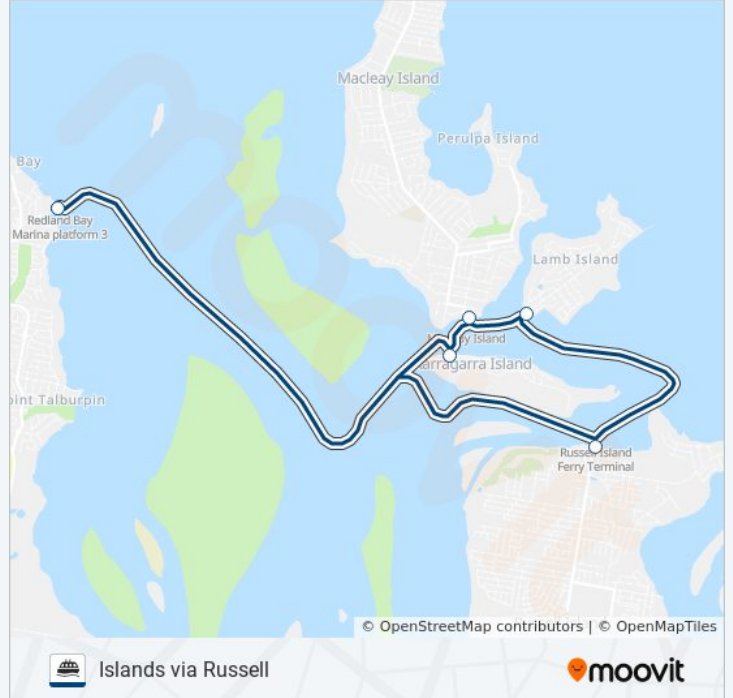

Sunday	5:20 AM - 8:10 PM
Monday	Not Operational
Tuesday	4:50 AM - 7:15 PM
Wednesday	4:50 AM - 7:15 PM
Thursday	4:50 AM - 7:15 PM
Friday	5:20 AM - 8:10 PM
Saturday	4:15 AM - 8:10 PM

SMBI ferry Info

Direction: Islands via Russell

Stops: 6

Trip Duration: 51 min

Line Summary:

Direction: Redland Bay Marina

2 stops

[VIEW LINE SCHEDULE](#)

Russell Island Ferry Terminal

Redland Bay Marina