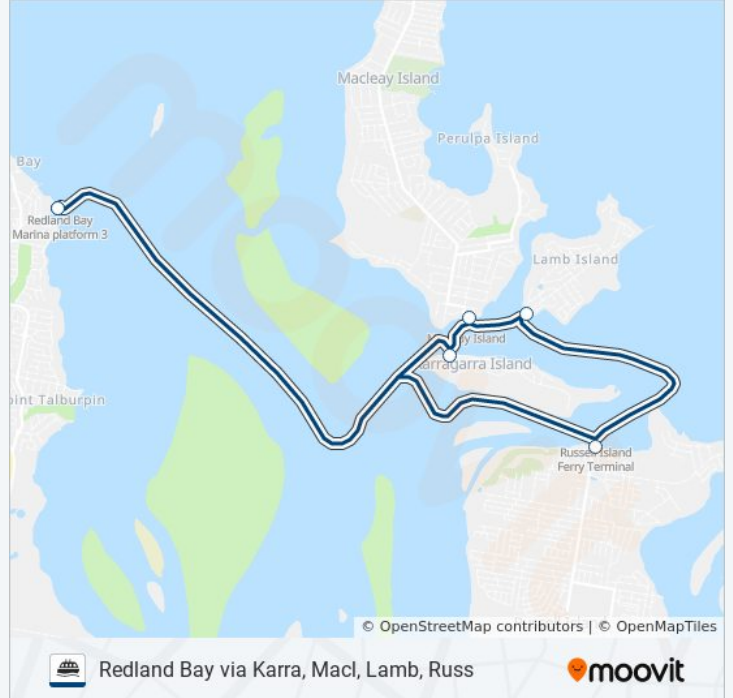

SMBI ferry Info

Direction: Redland Bay via Karra, Macl, Lamb, Russ

Stops: 9

Trip Duration: 58 min

Line Summary:

Direction: Russell Island

3 stops

[VIEW LINE SCHEDULE](#)