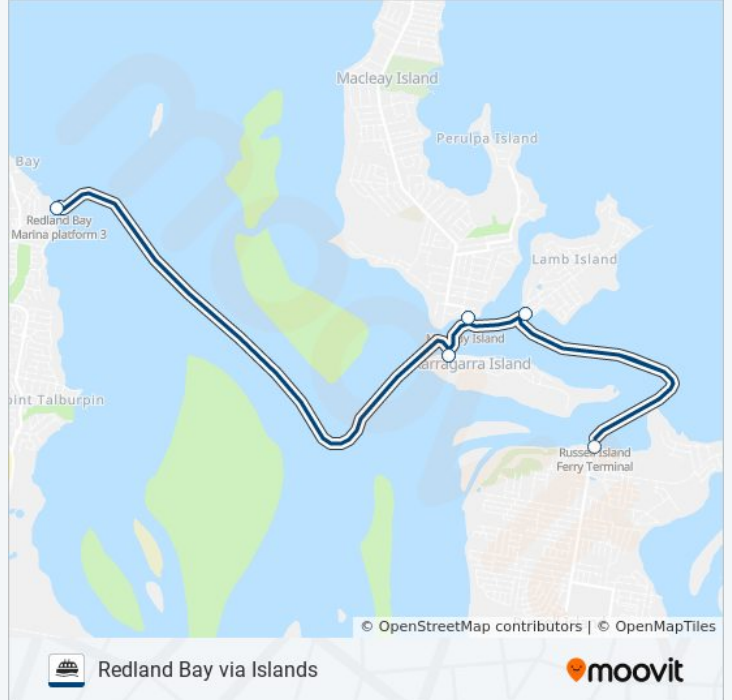

Direction: Redland Bay via Karra, Macl, Lamb, Russ

9 stops

[VIEW LINE SCHEDULE](#)

Redland Bay Marina

Karragarra Island Ferry Terminal

Macleay Island Ferry Terminal

Lamb Island Ferry Terminal

Russell Island Ferry Terminal

Lamb Island Ferry Terminal

Macleay Island Ferry Terminal

Karragarra Island Ferry Terminal

Redland Bay Marina

SMBI ferry Time Schedule

Redland Bay via Karra, Macl, Lamb, Russ Route

Timetable:

Sunday	8:20 AM - 9:10 PM
Monday	Not Operational
Tuesday	6:45 AM - 10:10 PM
Wednesday	6:45 AM - 10:10 PM
Thursday	6:45 AM - 10:10 PM
Friday	8:20 AM - 9:10 PM
Saturday	8:20 AM - 11:10 PM

SMBI ferry Info

Direction: Redland Bay via Karra, Macl, Lamb, Russ

Stops: 9

Trip Duration: 58 min

Line Summary: