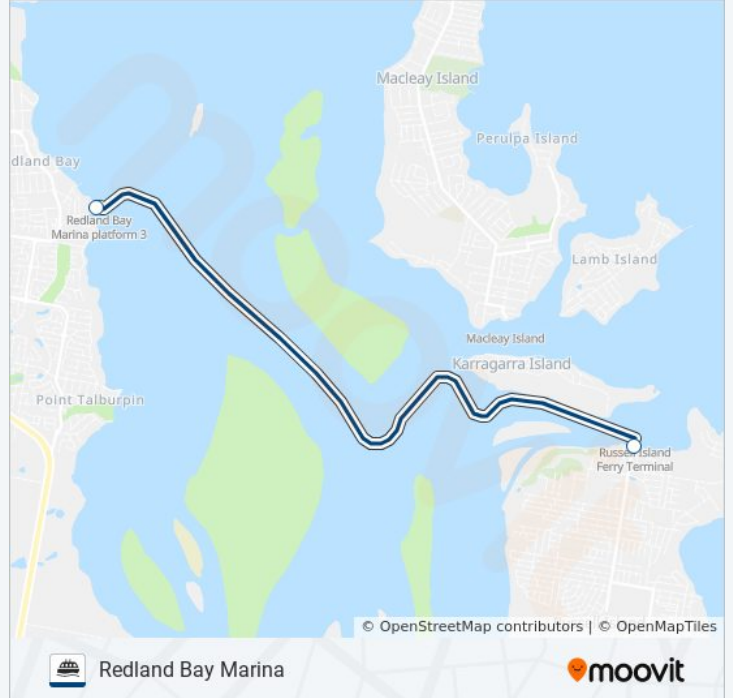

SMBI ferry Info

Direction: Redland Bay Marina

Stops: 2

Trip Duration: 20 min

Line Summary:

Direction: Redland Bay via Islands

4 stops

[VIEW LINE SCHEDULE](#)