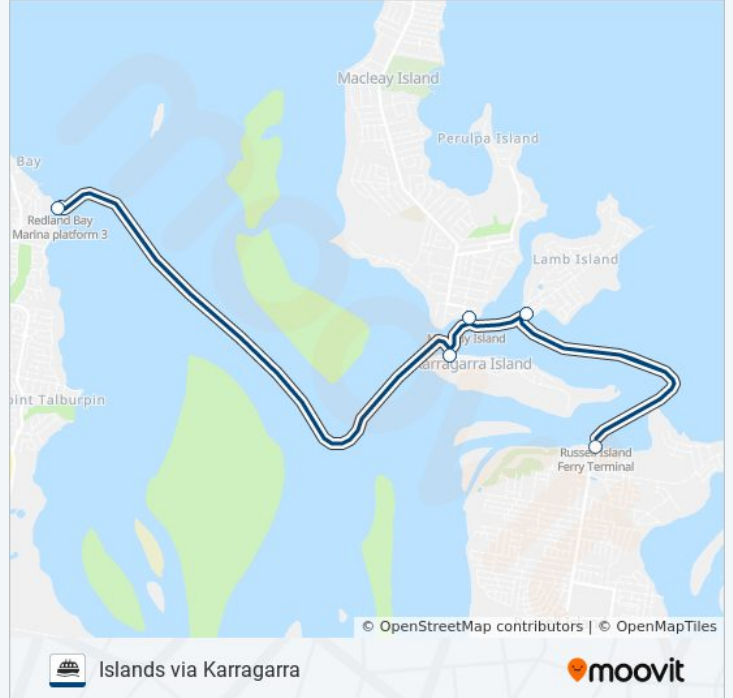

Use the Moovit App to find the closest SMBI ferry station near you and find out when is the next SMBI ferry arriving.

Direction: Islands via Karragarra

6 stops

[VIEW LINE SCHEDULE](#)

Redland Bay Marina

Karragarra Island Ferry Terminal

Macleay Island Ferry Terminal

Lamb Island Ferry Terminal

Russell Island Ferry Terminal

Redland Bay Marina

SMBI ferry Time Schedule

Islands via Karragarra Route Timetable:

Sunday	7:35 AM - 7:10 PM
Monday	Not Operational
Tuesday	3:50 AM - 6:20 PM
Wednesday	3:50 AM - 6:20 PM
Thursday	3:50 AM - 6:20 PM
Friday	7:35 AM - 7:10 PM
Saturday	7:35 AM - 7:10 PM

SMBI ferry Info

Direction: Islands via Karragarra

Stops: 6

Trip Duration: 50 min

Line Summary:

Direction: Islands via Macleay

5 stops

[VIEW LINE SCHEDULE](#)

SMBI ferry Info

Direction: Islands via Macleay

Stops: 5

Trip Duration: 30 min

Line Summary:

Direction: Islands via Russell

6 stops

[VIEW LINE SCHEDULE](#)