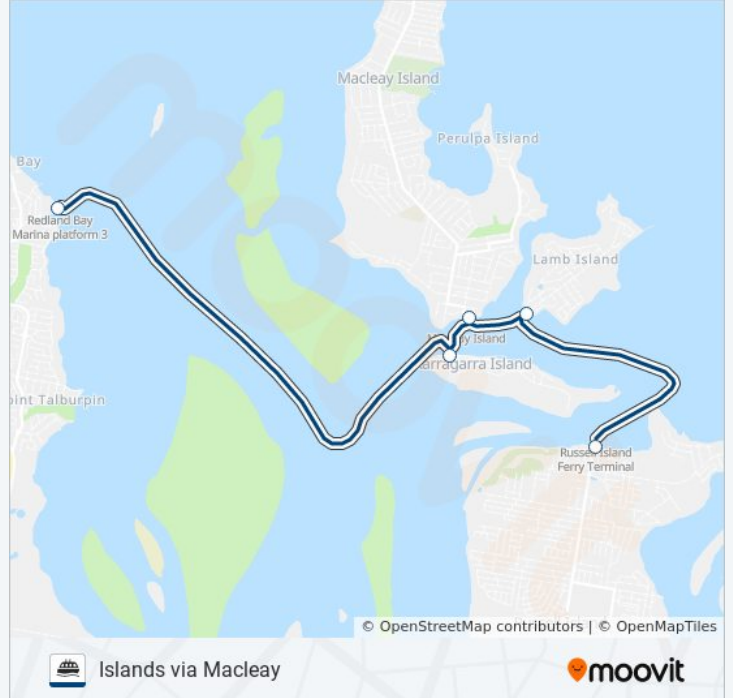

SMBI ferry Info

Direction: Islands via Karragarra

Stops: 6

Trip Duration: 50 min

Line Summary:

Direction: Islands via Macleay

5 stops

[VIEW LINE SCHEDULE](#)

SMBI ferry Info

Direction: Islands via Macleay

Stops: 5

Trip Duration: 30 min

Line Summary:

Direction: Islands via Russell

6 stops

[VIEW LINE SCHEDULE](#)