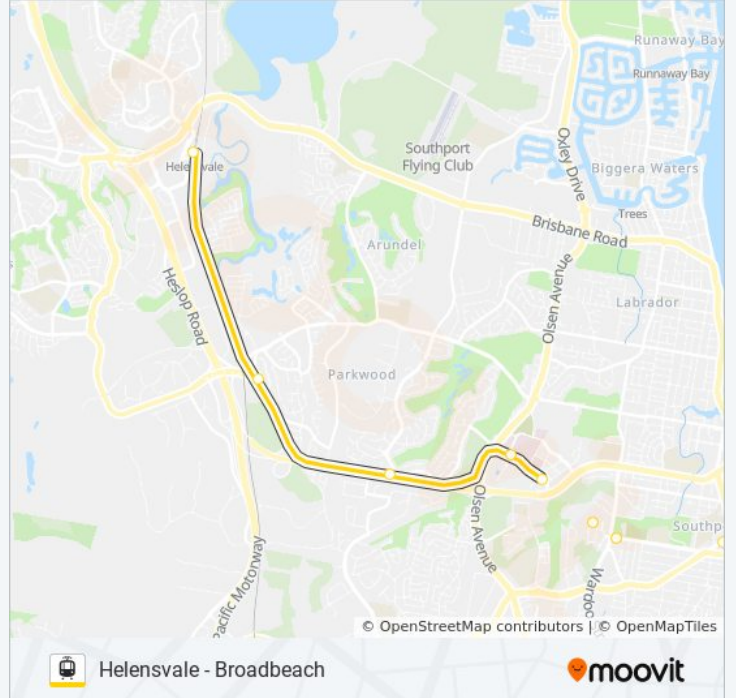

G:LINK light rail Info

Direction: GCUH

Stops: 5

Trip Duration: 11 min

Line Summary:

Direction: Griffith University (Southport)

4 stops

[VIEW LINE SCHEDULE](#)

G:LINK light rail Info

Direction: Helensvale

Stops: 21

Trip Duration: 45 min

Line Summary:

Parkwood East Station

Parkwood Station

Helensvale Station

Direction: Queen Street (Southport)

16 stops

[VIEW LINE SCHEDULE](#)

Broadbeach South Station

Broadbeach North Station

Florida Gardens Station

Northcliffe Station

Surfers Paradise Station

Cavill Avenue Station

Cypress Avenue Station

Surfers Paradise North Station

Main Beach Station

Broadwater Parklands Station

Southport South Station

Southport Station

Southport Turnback