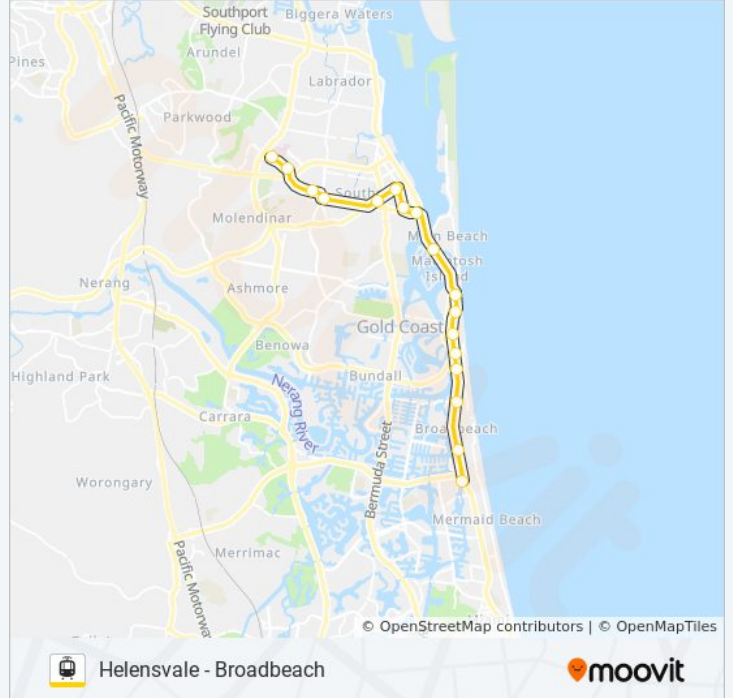

Cavill Avenue Station

Cypress Avenue Station

Surfers Paradise North Station

Main Beach Station

Broadwater Parklands Station

Southport South Station

Southport Station

Southport Turnback

Nerang Street Station

Queen Street Station (Southport)

Gcn Relief Point

Griffith University Station (Southport)

Gold Coast University Hospital Station

G:LINK light rail Time Schedule

GCUH Route Timetable:

Sunday	12:04 AM - 11:49 PM
Monday	Not Operational
Tuesday	7:11 PM - 11:49 PM
Wednesday	12:04 AM - 11:49 PM
Thursday	12:04 AM - 11:49 PM
Friday	12:04 AM - 7:41 PM
Saturday	12:04 AM - 7:26 PM

G:LINK light rail Info

Direction: GCUH

Stops: 18

Trip Duration: 34 min

Line Summary:

Direction: GCUH

5 stops

[VIEW LINE SCHEDULE](#)

G:LINK light rail Info

Direction: GCUH

Stops: 5

Trip Duration: 11 min

Line Summary:

Direction: Griffith University (Southport)

4 stops

[VIEW LINE SCHEDULE](#)