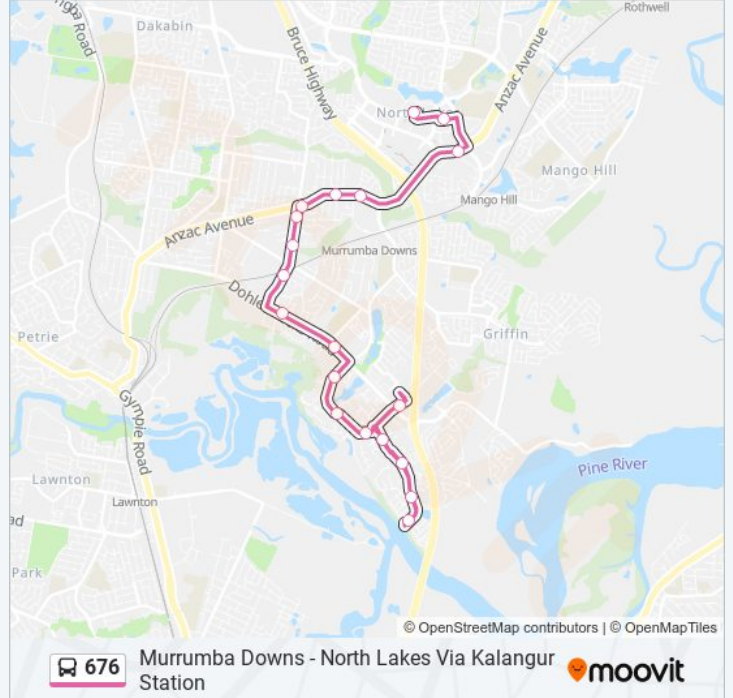

Use the Moovit App to find the closest 676 bus station near you and find out when is the next 676 bus arriving.

Direction: Murrumba Downs

19 stops

[VIEW LINE SCHEDULE](#)

- North Lakes Station, Platform 1
- Endeavour Bvd at North Lakes Health Precinct
- Anzac Ave at Halpine Drive
- Anzac Ave at Allison Drive
- Anzac Ave at Mcbain Street
- Anzac Ave at Duffield Road
- Duffield Rd at Azalea Ct
- Duffield Rd Near Winter Rd
- Kallangur Station, Stop B
- Dohles Rocks Rd Near Chestnut Drive
- Dohles Rocks Rd Near Ogg Rd
- Castle Hill Dr Near Cherington Way
- Castle Hill Dr Near Dorchester Ct
- Castle Hill Dr Near Farrington Dr
- Pine River Dr Near Paroo Pl
- Pine River Dr Near Drysdale Ct
- Pine River Dr Near Neales St
- Pine River Dr Near Yaraki Ct
- Murrumba Downs Shopping Centre

676 bus Time Schedule

Murrumba Downs Route Timetable:

Sunday	08:29 - 16:29
Monday	06:30 - 20:26
Tuesday	06:30 - 20:26
Wednesday	06:30 - 20:26
Thursday	06:30 - 20:26
Friday	06:30 - 20:26
Saturday	08:29 - 17:29

676 bus Info

Direction: Murrumba Downs

Stops: 19

Trip Duration: 22 min

Line Summary:

Direction: North Lakes

21 stops

[VIEW LINE SCHEDULE](#)

- Murrumba Downs Shopping Centre
- Castle Hill Dr Near Pine River Dr
- Pine River Dr Near Paroo Pl
- Pine River Dr Near Drysdale Ct
- Pine River Dr Near Neales St
- Pine River Dr Near Yarakı Ct
- Castle Hill Dr Near Nottingham Rd
- Castle Hill Dr Near Dorchester Ct
- Castle Hill Dr Near Winchcombe Ave
- Dohles Rocks Rd at Castle Hill Drive
- Dohles Rocks Rd Near Ogg Rd
- Dohles Rocks Rd Near Chestnut Dr
- Kallangur Station, Stop A
- Duffield Rd Near Winter Rd
- Duffield Rd at Azalea Ct
- Anzac Ave at Duffield Road
- Anzac Ave at McBain Street
- Anzac Ave at Allison Drive