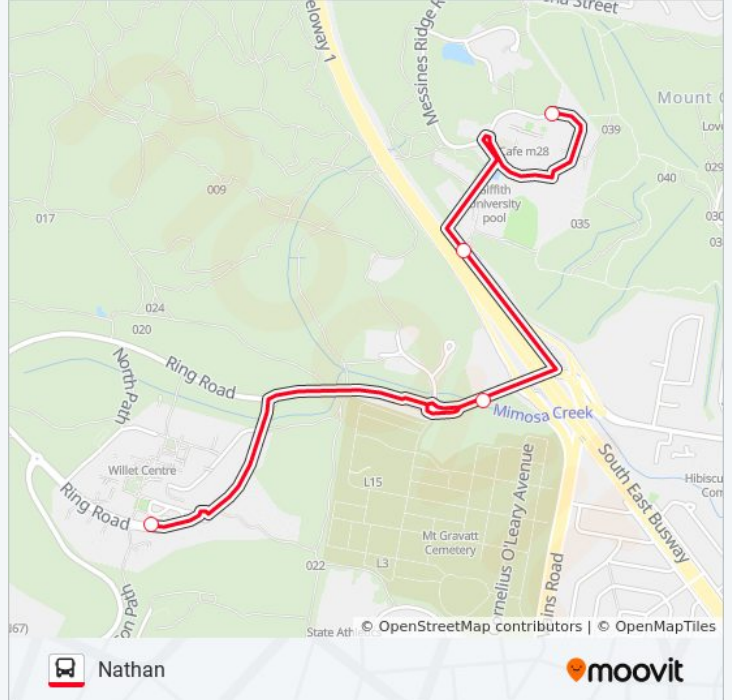

Direction: Nathan

4 stops

[VIEW LINE SCHEDULE](#)

Nathan Campus Intercampus Bus Stop

University Rd at Mt Gravatt Cemetery

Griffith University, Platform 1

Circular Dr at Griffith University, Stop B

NATHAN - MT GRAVATT CAMPUSES bus Time Schedule

Nathan Route Timetable:

Sunday	7:30 AM - 9:30 PM
Monday	7:30 AM - 9:30 PM
Tuesday	7:30 AM - 9:30 PM
Wednesday	7:30 AM - 9:30 PM
Thursday	7:30 AM - 9:30 PM
Friday	7:30 AM - 9:30 PM
Saturday	7:30 AM - 9:30 PM

NATHAN - MT GRAVATT CAMPUSES bus Info

Direction: Nathan

Stops: 4

Trip Duration: 9 min

Line Summary:

NATHAN - MT GRAVATT CAMPUSES bus time schedules and route maps are available in an offline PDF at moovitapp.com. Use the [Moovit App](#) to see live bus times, train schedule or subway schedule, and step-by-step directions for all public transit in Brisbane.