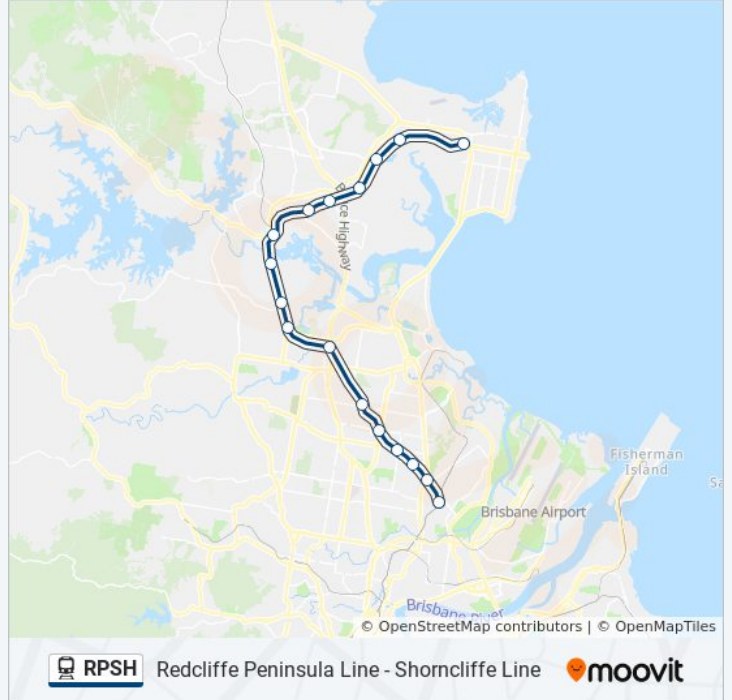

The RPSH train line Redcliffe Peninsula Line - Shorncliffe Line has one route. For regular weekdays, their operation hours are:

(1) Northgate Station: 9:46 PM

Use the Moovit App to find the closest RPSH train station near you and find out when is the next RPSH train arriving.

Direction: Northgate Station

17 stops

[VIEW LINE SCHEDULE](#)

- Kippa-Ring Station
- Rothwell Station
- Mango Hill East Station
- Mango Hill Station
- Murrumba Downs Station
- Kallangur Station
- Petrie Station
- Lawnton Station
- Bray Park Station
- Strathpine Station
- Bald Hills Station
- Carseldine Station
- Zillmere Station
- Geebung Station
- Sunshine Station
- Virginia Station
- Northgate Station

RPSH train Time Schedule

Northgate Station Route Timetable:

Sunday	9:46 PM
Monday	Not Operational
Tuesday	Not Operational
Wednesday	Not Operational
Thursday	Not Operational
Friday	Not Operational
Saturday	Not Operational

RPSH train Info

Direction: Northgate Station

Stops: 17

Trip Duration: 40 min

Line Summary:

RPSH train time schedules and route maps are available in an offline PDF at moovitapp.com. Use the [Moovit App](#) to see live bus times, train schedule or subway schedule, and step-by-step directions for all public transit in Brisbane.