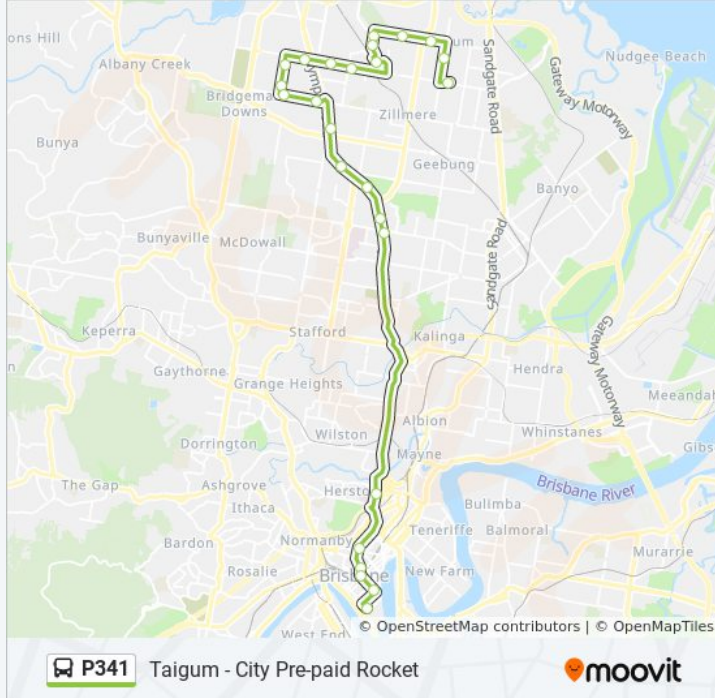

**Direction: City, George St**

25 stops

[VIEW LINE SCHEDULE](#)

- Taigum Shopping Centre, Stop 52/57
- Church Rd Near Quarrion Street
- Roghan Rd at Lemke Rd
- Roghan Rd Near Springbok Street
- Carselgrove Ave Near Roghan Rd
- Carselgrove Ave Near Carnarvon Cr
- Carseldine Station East
- Beams Rd at Carseldine Campus
- Beams Rd at Bangalore Street
- Beams Rd Near Tintara St
- Ridley Rd Near Centurion St
- Ridley Rd at Ridley Road South
- Graham Rd at Carseldine West Near Kentia St
- Graham Rd at Carseldine Chateaus, Stop 4
- Gympie Rd at Aspley
- Gympie Rd at Aspley South, Stop 41
- Gympie Rd at Marchant Park, Stop 40
- Gympie Rd at the Gardens, Stop 38a
- Gympie Rd at Chermside, Stop 37/38
- RBWH Station, Platform 1
- Water Street Stop 186 Near Dickens St
- Upper Edward Street Stop 140 Near Wickham

**P341 bus Info**

**Direction:** City, George St

**Stops:** 25

**Trip Duration:** 82 min

**Line Summary:**

Tce

Edward Street Stop 141 Near Ann St

Edward Street Stop 144 Near Charlotte St

George Street Stop 123 Near Alice St

### Direction: Taigum Shopping Centre

24 stops

[VIEW LINE SCHEDULE](#)

Margaret Street Stop 94 Near George St

Eagle St Near Creek St, Stop 62

Turbot Street Stop 4 Near Wharf St

Fortescue Street Stop 185 Near Boundary St