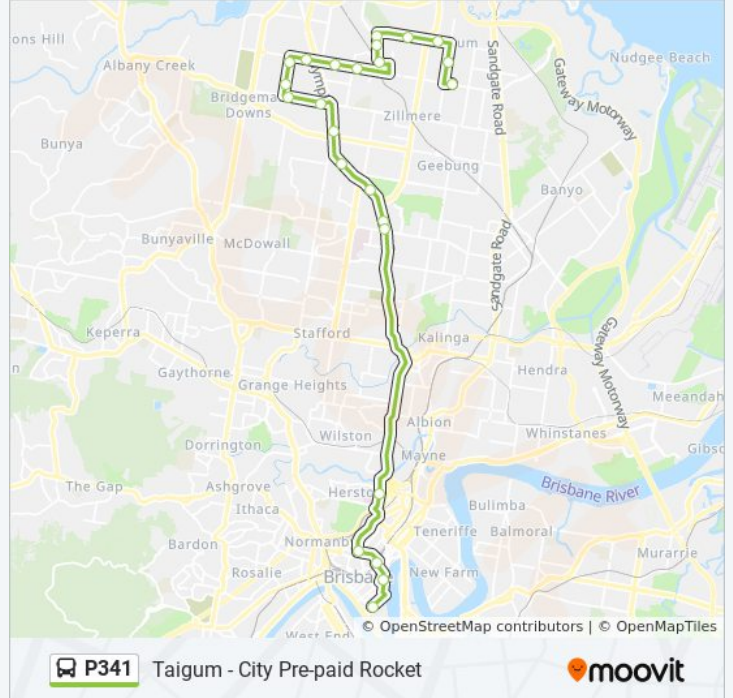

**P341 bus Info**

**Direction:** City, George St

**Stops:** 25

**Trip Duration:** 82 min

**Line Summary:**

Tce

Edward Street Stop 141 Near Ann St

Edward Street Stop 144 Near Charlotte St

George Street Stop 123 Near Alice St

### Direction: Taigum Shopping Centre

24 stops

[VIEW LINE SCHEDULE](#)

Margaret Street Stop 94 Near George St

Eagle St Near Creek St, Stop 62

Turbot Street Stop 4 Near Wharf St

Fortescue Street Stop 185 Near Boundary St

### P341 bus Info

**Direction:** Taigum Shopping Centre

**Stops:** 24

**Trip Duration:** 68 min

**Line Summary:**

Carselgrove Ave Near Carnarvon Cr  
Carselgrove Ave Near Roghan Rd  
Roghan Rd Near Springbok Street  
Roghan Rd Near Lemke Rd  
Church Rd Near Quarrion Street  
Taigum Shopping Centre, Stop 52/57