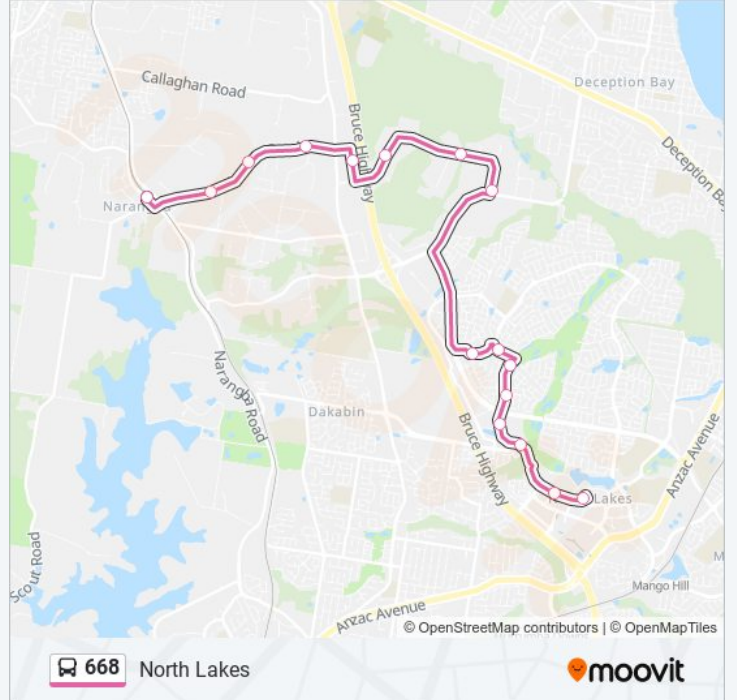

668 bus Info

Direction: Narangba

Stops: 15

Trip Duration: 28 min

Line Summary:

Direction: North Lakes

16 stops

[VIEW LINE SCHEDULE](#)

- Narangba Station
- Mackie Rd at Hall Road
- Mackie Rd Near Hall Rd
- Mackie Rd Near Ferrier Rd
- Sodium St at Potassium Street
- Potassium St Near Silicon St
- Potassium St Near Krypton St
- Potassium St Near Boundary Rd
- Bounty Bvd Near Chrysler Pde
- Endeavour Bvd Near Bounty Bvd
- Endeavour Bvd Near Augusta Pde
- Endeavour Bvd Near Astley Pde
- Endeavour Bvd Near Oxley St
- Endeavour Bvd Near Kerr Rd East
- Endeavour Bvd Near Bergin St
- North Lakes Station, Platform 2

668 bus Time Schedule

North Lakes Route Timetable:

Sunday	08:16 - 16:16
Monday	06:16 - 18:46
Tuesday	06:16 - 18:46
Wednesday	06:16 - 18:46
Thursday	06:16 - 18:46
Friday	06:16 - 18:46
Saturday	07:16 - 15:46

668 bus Info

Direction: North Lakes

Stops: 16

Trip Duration: 28 min

Line Summary:

668 bus time schedules and route maps are available in an offline PDF at moovitapp.com. Use the [Moovit App](#) to see live bus times, train schedule or subway schedule, and step-by-step directions for all public transit in Brisbane.