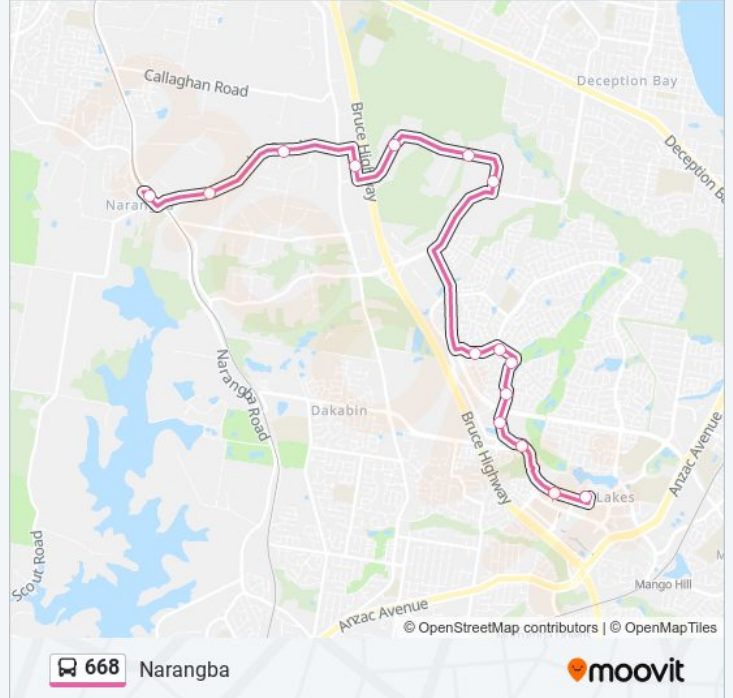

 **668**

Narangba

Get The App

The 668 bus line (Narangba) has 2 routes. For regular weekdays, their operation hours are:

(1) Narangba: 06:14 - 18:44(2) North Lakes: 06:16 - 18:46

Use the Moovit App to find the closest 668 bus station near you and find out when is the next 668 bus arriving.

Direction: Narangba

15 stops

[VIEW LINE SCHEDULE](#)

North Lakes Station, Platform 2
Endeavour Bvd Near Bergin St
Endeavour Bvd Near Kerr Rd East
Endeavour Bvd Near Oxley St
Endeavour Bvd Near Astley Pde
Endeavour Bvd Near Augusta Pde
Endeavour Bvd Near Bounty Bvd
Bounty Bvd Near Astley Pde
Potassium St at Boundary Road
Potassium St Near Krypton St
Potassium St Near Silicon St
Sodium St at Potassium Street
Mackie Rd Near Ryder Ct
Mackie Rd Near Hall Rd
Narangba Station

668 bus Time Schedule

Narangba Route Timetable:

Sunday	09:14 - 17:14
Monday	06:14 - 18:44
Tuesday	06:14 - 18:44
Wednesday	06:14 - 18:44
Thursday	06:14 - 18:44
Friday	06:14 - 18:44
Saturday	07:44 - 15:44

668 bus Info

Direction: Narangba

Stops: 15

Trip Duration: 28 min

Line Summary:

Direction: North Lakes

16 stops

[VIEW LINE SCHEDULE](#)