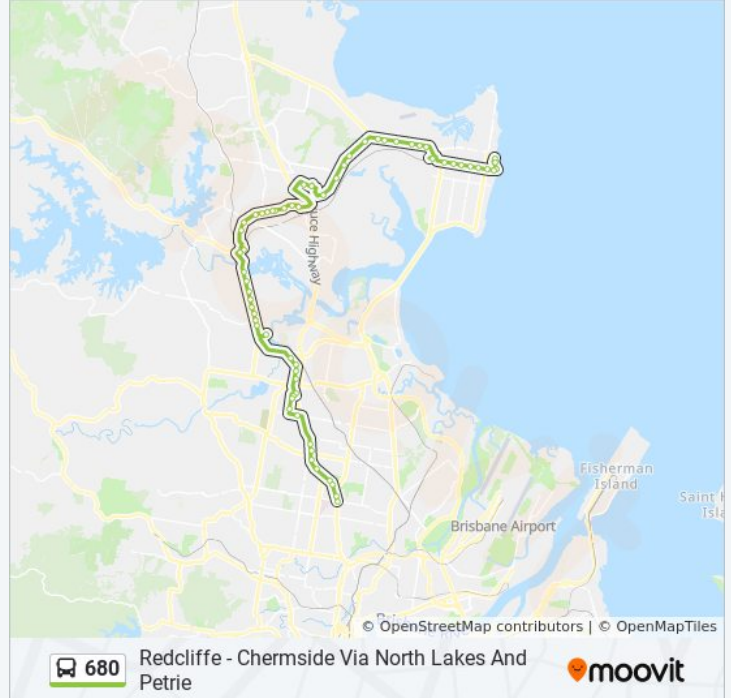

Anzac Ave at Halpine Drive
North Lakes Station, Platform 2
Endeavour Bvd Near Bergin St
Anzac Ave at Allison Drive
Anzac Ave at Mcbain Street
Anzac Ave at Duffield Road
Anzac Ave at Kallangur Fair
Anzac Ave at Brewer Street
Anzac Ave at the Crescent
Anzac Ave at Sylvan Park
Anzac Ave at Pine Rivers RSL Services
Anzac Ave at Curruther Park
Anzac Ave at Caine Street
Petrie Station, Stop B
Anzac Ave at Whites Road
Gympie Rd at Station Road
Gympie Rd at Pine Rivers Special School
Gympie Rd at Eddie Hyland Park
Gympie Rd at Paisley Drive
Gympie Rd at Paisley Park
Gympie Rd at Pine Rivers High School
Gympie Rd at Bray Park Station
Gympie Rd at Stanley Street
Strathpine Bus Station, Stop C
Gympie Rd Near Duncan Ave
Gympie Rd Near Bald Hills Rd
Gympie Rd Near Dickson St
Gympie Rd Near Telegraph Rd
Gympie Rd Near Roghan Rd
Roghan Rd Near Gympie Rd
Ridley Rd at Gardenia Place
Ridley Rd Near Retreat St
Beams Rd Near Tintara St