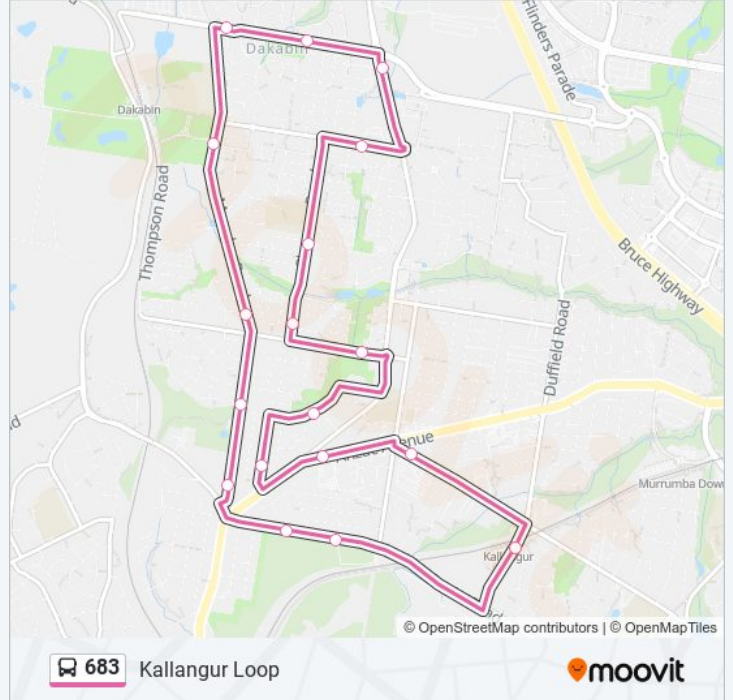

 **683**

Kallangur Loop

Get The App

The 683 bus line Kallangur Loop has one route. For regular weekdays, their operation hours are:

(1) Kallangur Loop: 05:45 - 19:08

Use the Moovit App to find the closest 683 bus station near you and find out when is the next 683 bus arriving.

Direction: Kallangur Loop

19 stops

[VIEW LINE SCHEDULE](#)

Kallangur Station, Stop B
Dohles Rocks Rd Near School Rd
Dohles Rocks Rd Near Evelyn St
Marsden Rd Near Narangba Rd
Marsden Rd Near Sylvester Dr
Marsden Rd at Ballara Street
Marsden Rd Near Whitehorse Rd
Alma Rd at Essencia Avenue
Alma Rd at Conquest Boulevard
Old Gympie Rd at Plantation Road
Whitehorse Rd Near Cootha Dr
Sheaves Rd at Purnell Street
Sheaves Rd Near Olivia Dr
Ann St at Blazey Street
Sylvester Dr at Lauder Street
Lerose Ave at Gail Street
Anzac Ave at Pine Rivers RSL Services
Goodfellows Rd at School Road
Kallangur Station, Stop B

683 bus Time Schedule

Kallangur Loop Route Timetable:

Sunday	07:16 - 16:16
Monday	05:45 - 19:08
Tuesday	05:45 - 19:08
Wednesday	05:45 - 19:08
Thursday	05:45 - 19:08
Friday	05:45 - 19:08
Saturday	07:16 - 16:16

683 bus Info

Direction: Kallangur Loop

Stops: 19

Trip Duration: 30 min

Line Summary:

683 bus time schedules and route maps are available in an offline PDF at moovitapp.com. Use the [Moovit App](#) to see live bus times, train schedule or subway schedule, and step-by-step directions for all public transit in Brisbane.