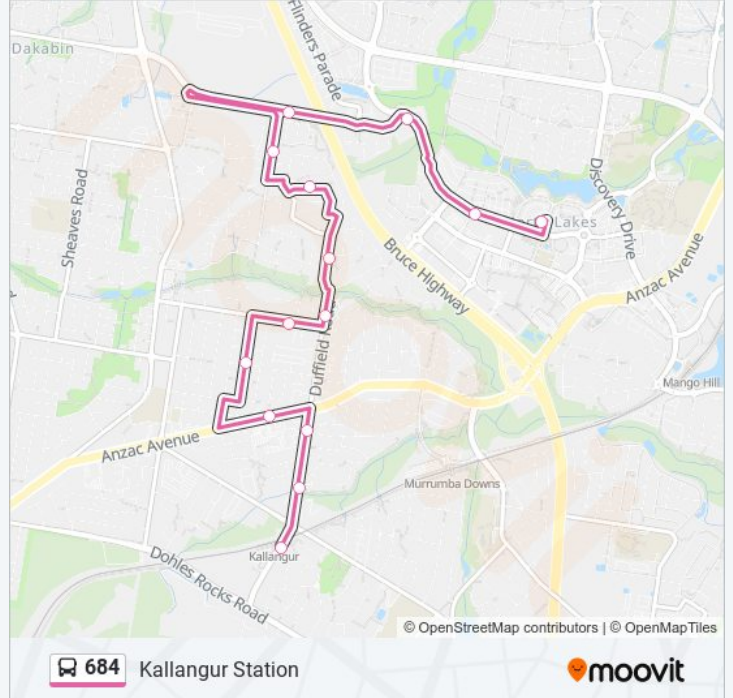

Use the Moovit App to find the closest 684 bus station near you and find out when is the next 684 bus arriving.

Direction: Kallangur Station

14 stops

[VIEW LINE SCHEDULE](#)

North Lakes Station, Platform 1
Endeavour Bvd Near Bergin St
Endeavour Bvd Near Kerr Rd East
Plantation Rd at Balstrup Road
Balstrup Rd Near Olsen Cct
Lavercombe Dr Near Lintone St
Duffield Rd Near Wyena St
Duffield Rd Near Brickworks Rd
Brickworks Rd Near Galway Dr
Kent St Near Holborn St
Anzac Ave at Kallangur Fair
Duffield Rd at Azalea Ct
Duffield Rd Near Winter Rd
Kallangur Station, Stop B

684 bus Time Schedule

Kallangur Station Route Timetable:

Sunday	07:34 - 16:34
Monday	05:34 - 19:34
Tuesday	05:34 - 19:34
Wednesday	05:34 - 19:34
Thursday	05:34 - 19:34
Friday	05:34 - 19:34
Saturday	07:34 - 16:34

684 bus Info

Direction: Kallangur Station

Stops: 14

Trip Duration: 18 min

Line Summary:

Direction: North Lakes

19 stops

[VIEW LINE SCHEDULE](#)

- Kallangur Station, Stop B
- Dohles Rocks Rd Near Chestnut Drive
- Alana St Near Blatchford Dr
- Goodfellows Rd Near Alana St
- Goodfellows Rd Near Buse Ct
- Duffield Rd Near Winter Rd
- Duffield Rd at Azalea Ct
- Anzac Ave at Kallangur Fair
- Kent St Near Holborn St
- Brickworks Rd Near Galway Dr
- Duffield Rd Near Brickworks Rd
- Duffield Rd Near Wyena St
- Lavercombe Dr Near Lintone St
- Balstrup Rd Near Olsen Cct
- Plantation Rd at Kerr Road
- Plantation Rd at Balstrup Road
- Endeavour Bvd Near Kerr Rd East
- Endeavour Bvd Near Bergin St