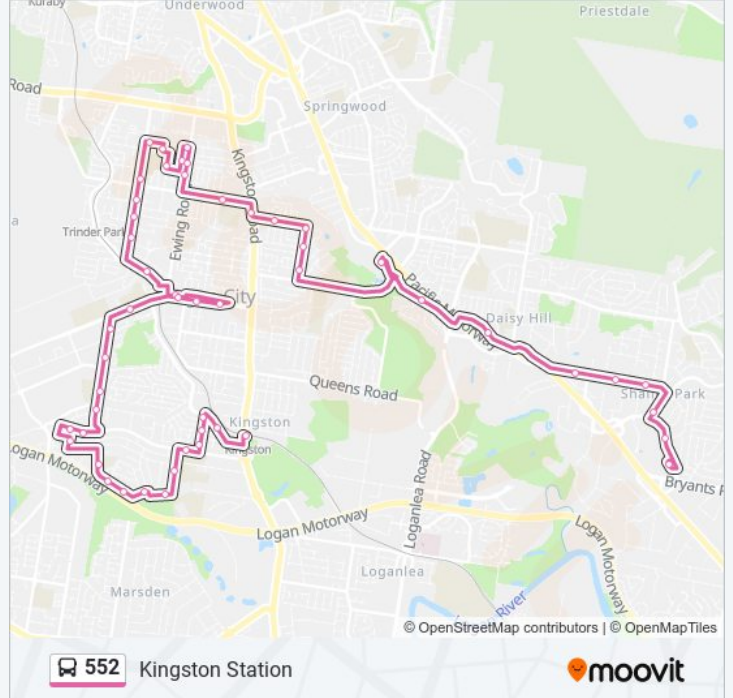

Bardon Rd at Sycamore Ct

Bardon Rd Near Ashton St

Lyingrove St Near Ariel Ave

Juers St Near Rigel St

Juers St Near Bellatrix Dr

Apodis St Near Aquarius Dr

Velorum Dr at Cognac Court

Velorum Dr Near Anchusa St

Velorum Dr Near Cabernet Ct

Velorum Dr Near Antares Ave

West Bega Rd Near Polaris Ave

Polaris Ave Near Sapium St

Juers St Near Polaris Ave

Attunga St Near Karabil St

Attunga St Near Poinciana St

Attunga St Near Ewinga St

Jacaranda Ave at Poincettia Street

Kingston Station

Direction: Logan Hyperdome

47 stops

[VIEW LINE SCHEDULE](#)

552 bus Time Schedule

Logan Hyperdome Route Timetable:

Sunday

Velorum Dr Near Antares Ave

Velorum Dr Near Cabernet Ct

Velorum Dr Near Anchusa St

Velorum Dr Near Cognac Ct

Apodis St Near Aquarius Dr

Juers St Near Bellatrix Dr

Juers St Near Rigel St

Lyngrove St Near Alderbaran Dr