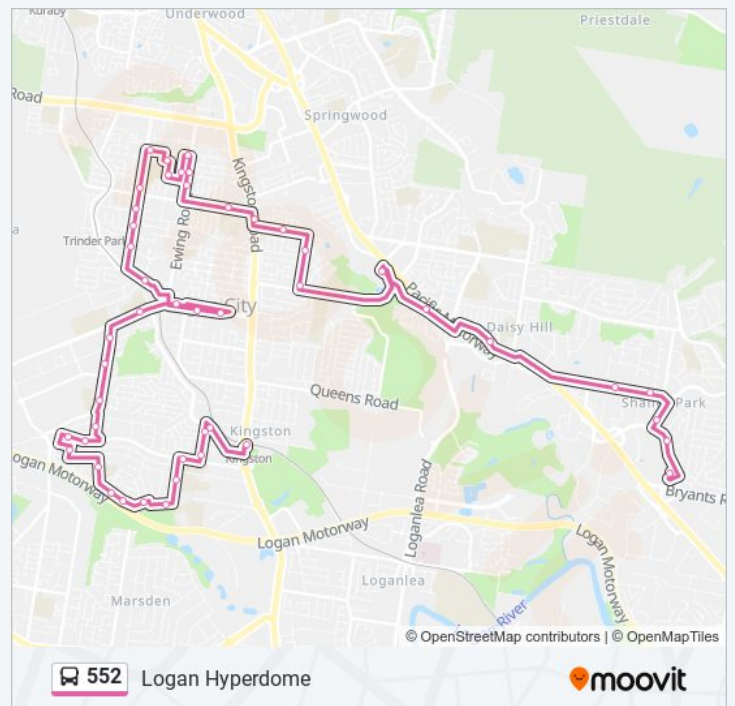

Direction: Kingston Station

51 stops

[VIEW LINE SCHEDULE](#)

- Loganholme, Stop F
- Mandew St at Hyperdome
- Plantain Rd at Mandew Street
- Shailer Rd Near Oregon Dr
- Shailer Rd Near Hester St
- Shailer Rd Near Francis Rd
- Winnetts Rd Near Dahlia St
- Pacific Hwy at Segovia Way
- Pacific Hwy at Ikea
- Lake Rd Near Carribean Dr
- Lake Rd Near Endota St
- Lake Rd Near Reserve Rd
- Reserve Rd Near Kunari St
- Kingston Rd at Woodridge Adventure Park
- Smith Rd at Harrisfields Primary School
- Ewing Rd Near Karen St
- Ewing Rd Near Monash St
- Fairdale St Near Ewing Rd
- Avoca St Near Avoca Lane
- Hunter St Near Ormesby St
- Willow St at Cypress St
- Parkdale St Near North Rd

Fairdale St Near Ewing Rd

Ewing Rd Near Monash St

Monday	06:00 - 17:58
Tuesday	06:00 - 17:58
Wednesday	06:00 - 17:58
Thursday	06:00 - 17:58
Friday	06:00 - 17:58
Saturday	07:58 - 17:58

552 bus Info

Direction: Logan Hyperdome

Stops: 47

Trip Duration: 52 min

Line Summary:

Ewing Rd Near Karen St

Smith Rd at Harrisfields Primary School

Kingston Rd at Woodridge Adventure Park

Reserve Rd Near Gomana St

Lake Rd Near Endota St