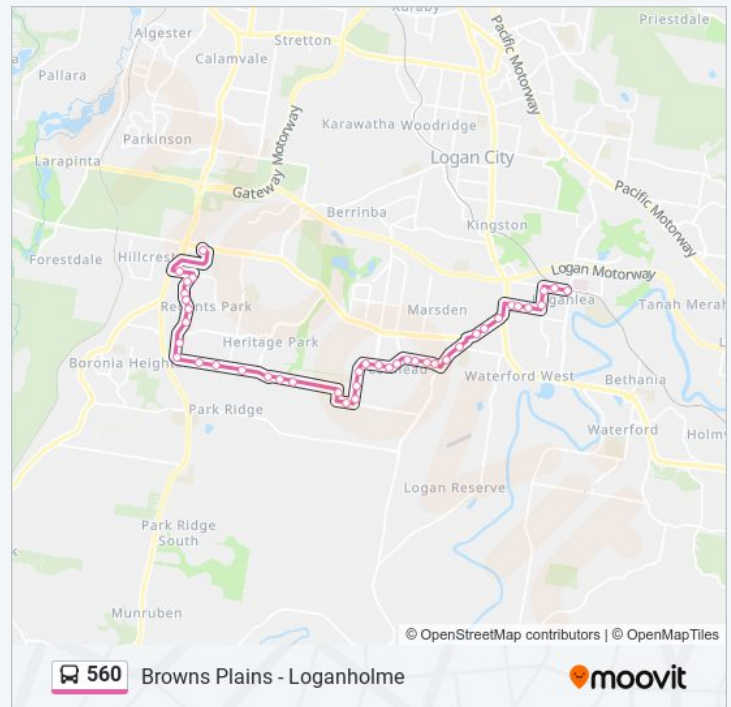

560 bus Info

Direction: Logan Hyperdome

Stops: 59

Trip Duration: 54 min

Line Summary:

Waratah Dr at Ramin Street

Waratah Dr at Myall Street

Waratah Dr at Forestwood Street

Mandew St at Plantain Road

Mandew St at Mandew Park

Direction: Loganlea Station

41 stops

[VIEW LINE SCHEDULE](#)

- Browns Plains Station, Stop 1b
- Vansittart Rd Near Estramina Rd
- Letitia St at Vansittart Road
- Letitia St at Hyderabad Street
- Emerald Dr at Parkroyal Crescent
- Emerald Dr at Owens Crescent
- Emerald Dr at Colisa Crescent North
- Emerald Dr at Colisa Crescent South
- Emerald Dr at Regents Park Primary School
- Emerald Dr at Green Rd
- Green Rd at Solandra Circuit
- Green Rd at Sunrise Court
- Green Rd at Isle Of Ely Drive
- Green Rd Near Heritage Bvd
- Green Rd Near Cockatoo Court
- Green Rd at Blue Wren Place
- Green Rd Near Venture St
- Bumstead Rd Near Clarke Rd
- Julie St at Bumstead Road
- Julie St at Brabham Park
- Julie St at Wallace Street
- Augusta St at Pinnington Park
- Augusta St at Trulson Drive
- Augusta St at Crestmead Primary School
- Augusta St at Crestmead Park
- Waratah Dr at Ramin Street
- Waratah Dr at Myall Street
- Waratah Dr at Forestwood Street

560 bus Time Schedule

Loganlea Station Route Timetable:

Sunday	17:03
Monday	Not Operational
Tuesday	Not Operational
Wednesday	Not Operational
Thursday	Not Operational
Friday	Not Operational
Saturday	18:03

560 bus Info

Direction: Loganlea Station

Stops: 41

Trip Duration: 31 min

Line Summary:

Waratah Dr at Whiteman Street

Chambers Flat Rd at Marsden Works Depot

Chambers Flat Rd at Marsden High School