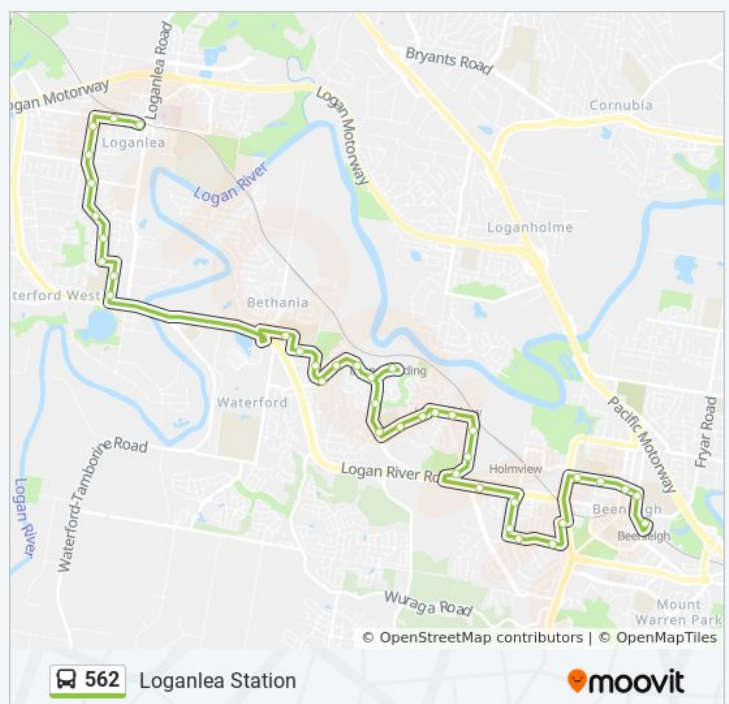

Direction: Loganlea Station

38 stops

[VIEW LINE SCHEDULE](#)

Beenleigh Station, Stop A
 Alamein St at Beenleigh High School
 Kokoda St Near City Rd
 Kokoda St Near Bougainville St
 Kokoda St Near Boundary St
 Oval St Near Catherine St
 Tweedvale St Near Vale St
 Tweedvale St Near Lehmans Rd
 Sunrise St Near Sunnyview St
 Sunrise St Near Sunland St
 Logan River Rd Near Harburg Dr
 Holmview Rd Near Logan River Rd
 Holmview Rd Near Logan Rd
 Holmview Rd Near Jarvies St
 Grove Rd Near Lima St
 Grove Rd Near Dendy Ct
 Avonmore St Near Auburn St
 Avonmore St Near Melton Ct
 Castile Cr Near Avonmore St
 Castile Cr at Edens Parkland
 Loane Dr Near Brooke Cl
 Castile Cr Near Pendlebury Ct

562 bus Time Schedule

Loganlea Station Route Timetable:

Sunday	Not Operational
Monday	18:15
Tuesday	18:15
Wednesday	18:15
Thursday	18:15
Friday	18:15
Saturday	Not Operational

562 bus Info

Direction: Loganlea Station

Stops: 38

Trip Duration: 32 min

Line Summary:

Castile Cr Near Delanty Ct

Castile Cr Near Black Diamond Cr

Castile Cr Near Ivanhoe Dr

Ivanhoe Dr Near Jessie Cr

Ivanhoe Dr Near King Arthur Bvd

King Arthur Bvd Near Guinevere Ct

Allora St at John St

Allora St Near Glenda St

Short St at Allora Street

Haig Rd at Phie Street

Haig Rd at Crestview Street

Haig Rd at Webb Road

Haig Rd at Sarah Street