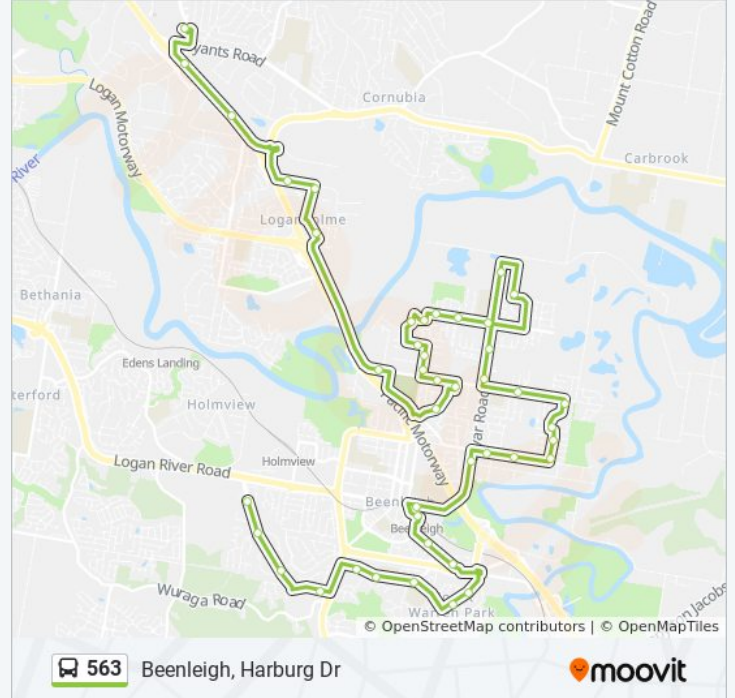

Stops: 43

Trip Duration: 42 min

Line Summary:

Herses Rd Near Dion Dr

Halliday St at Devron Court

Fryar Rd at Balmoral Street

Fryar Rd Near Sunscap Dr

Fryar Rd Near River Hills Rd

Fryar Rd Near Albert St Closed For Roadworks

George St Near Mac Lane

Beenleigh Station, Stop A

Main St Near Gona St

Main St Near Lubach St

Rochester Dr Near Guyra Cl

Rochester Dr Near Willshire St

Mount Warren Bvd Near Lexcen Ct

Mount Warren Bvd at Shields St

Mount Warren Bvd Near Lance Dr

Tallagandra Rd Near Nyah St

Harburg Dr Near Rogers Ave

Harburg Dr Near Benjul Dr

Harburg Dr Near Horizon Dr

Direction: Bethania Station

48 stops

Chetwynd St Near Henry St

Burchill St Near Chetwynd St

Burchill St Near Riverland Dr

River Hills Rd Near Eagle Dr

Sirus St Near Roebuck Ave Closed For Roadworks

Cowper Ave Near Dryandra Dr Closed For Roadworks