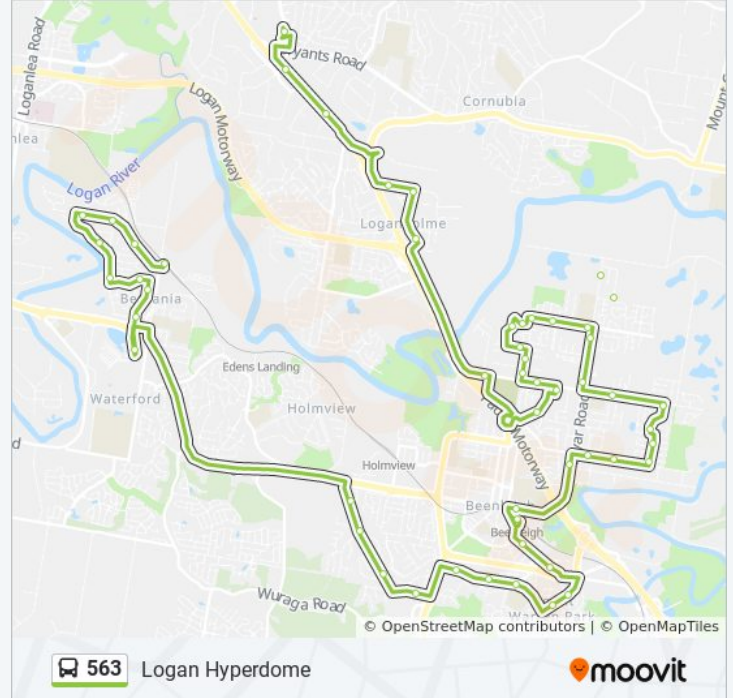

563 bus Info

Direction: Logan Hyperdome

Stops: 53

Trip Duration: 61 min

Line Summary:

Mount Warren Bvd Near Shields St

Mount Warren Bvd Near Honeyman St

Rochester Dr Near Willshire St

Fryar Rd at Balmoral Street

Halliday St at Vautin Way

Herses Rd Near Dion Dr

Herses Rd Near Paddington Lane

Herses Rd Near Copperfield Dr

Copperfield Dr Near Paroo Ct

Copperfield Dr Near Burrum Ct

Bower Rd Near Calliope St

Swallow St Near Finch St

Swallow St Near Lyre St

River Hills Rd Near Laing St Closed For Roadworks

Cowper Ave Near Dryandra Dr Closed For Roadworks

Sirus St Near Roebuck Ave Closed For Roadworks

River Hills Rd Near Eagle Dr