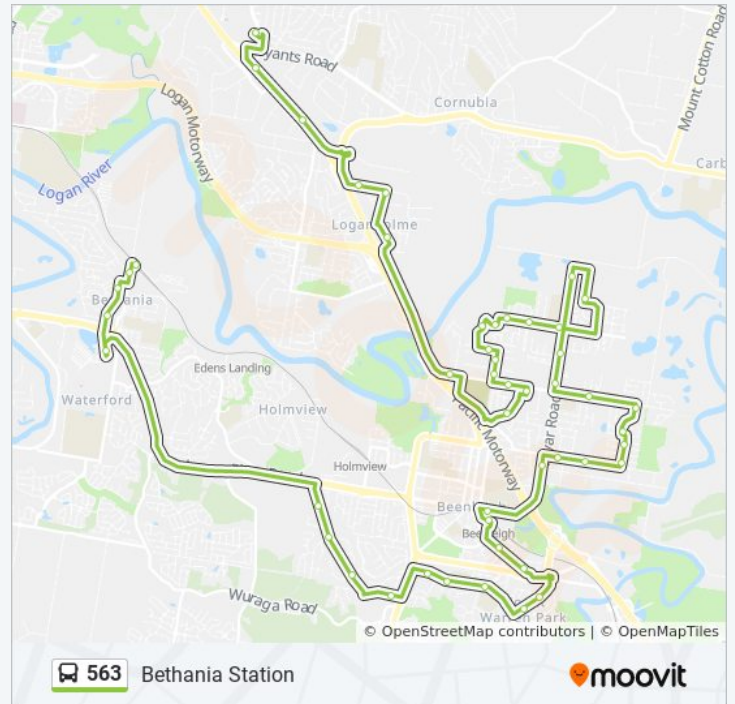

8:55 AM - 4:55 PM

563 bus Info

Direction: Bethania Station

Stops: 48

Trip Duration: 58 min

Line Summary:

Rochester Dr Near Guyra Cl

Rochester Dr Near Willshire St

Mount Warren Bvd Near Lexcen Ct

Mount Warren Bvd at Shields St

Mount Warren Bvd Near Lance Dr

Tallagandra Rd Near Nyah St

Harburg Dr Near Rogers Ave

Harburg Dr Near Benjul Dr

Harburg Dr Near Horizon Dr

Goodooga Dr Near Albert St