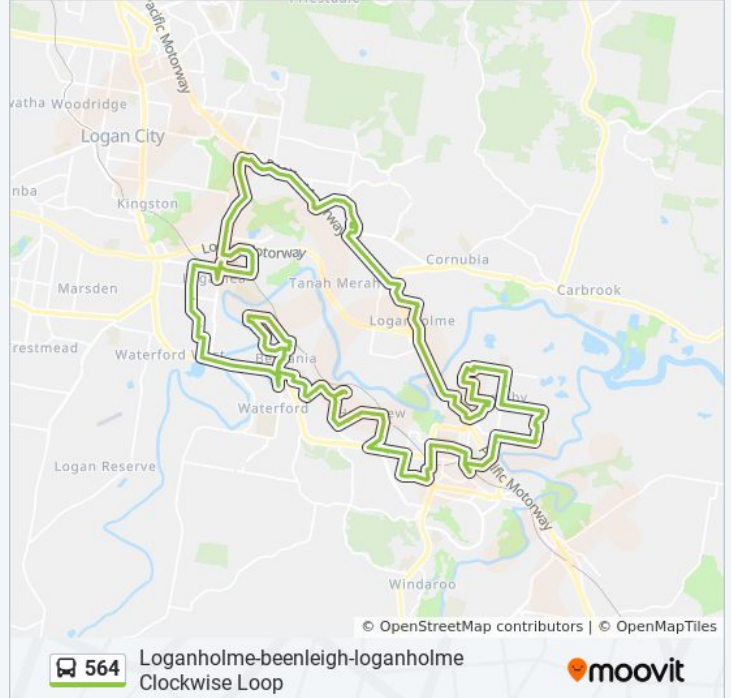

564 bus Info

Direction: Logan Hyperdome Loop

Stops: 94

Trip Duration: 87 min

Line Summary:

Fryar Rd Near River Hills Rd
River Hills Rd Near Monmouth St
Temma St Near River Hills Rd
Temma St Near Magra Ct
Oliver St Near Shirley St
Oliver St Near Greenfield St
Logan St Near Lemon Grove St
Logan St Near Boyd St Closed For Roadworks
Fryar Rd Near Albert St Closed For Roadworks
George St Near Mac Lane
Beenleigh Station, Stop A
Alamein St at Beenleigh High School
Kokoda St Near City Rd
Kokoda St Near Bougainville St
Kokoda St Near Boundary St
Oval St Near Catherine St
Tweedvale St Near Vale St
Tweedvale St Near Lehmans Rd
Sunrise St Near Sunnyview St
Sunrise St Near Sunland St
Logan River Rd Near Harburg Dr
Holmview Rd Near Logan River Rd
Holmview Rd Near Logan Rd
Holmview Rd Near Jarvies St
Grove Rd Near Lima St
Grove Rd Near Dendy Ct
Avonmore St Near Auburn St
Avonmore St Near Melton Ct
Castile Cr Near Avonmore St
Castile Cr at Edens Parkland
Loane Dr Near Brooke Cl
Castile Cr Near Pendlebury Ct
Castile Cr Near Delanty Ct

Castile Cr Near Black Diamond Cr

Castile Cr Near Ivanhoe Dr

Ivanhoe Dr Near Jessie Cr

Ivanhoe Dr Near King Arthur Bvd

King Arthur Bvd Near Guinevere Ct

Montrose Ave Near Clarendon Ave

Montrose Ave Near Mathews St

Station Rd Near Federation Dr

Federation Dr Near Hayden St

Federation Dr Near Turquoise St

Federation Dr Near Copper Dr

Edinburgh Dr Near Fadden Ct

Edinburgh Rd Near Mathews St

Mathews St Near Eastbourne Rd

Haig Rd at Webb Road

Haig Rd at Sarah Street

Haig Rd at Omalley Street

Station Rd Near Catalina St

Loganlea Station

Armstrong Rd at Logan Hospital

Armstrong Rd at Loganlea Tafe

Edenlea Dr at Berendt Court