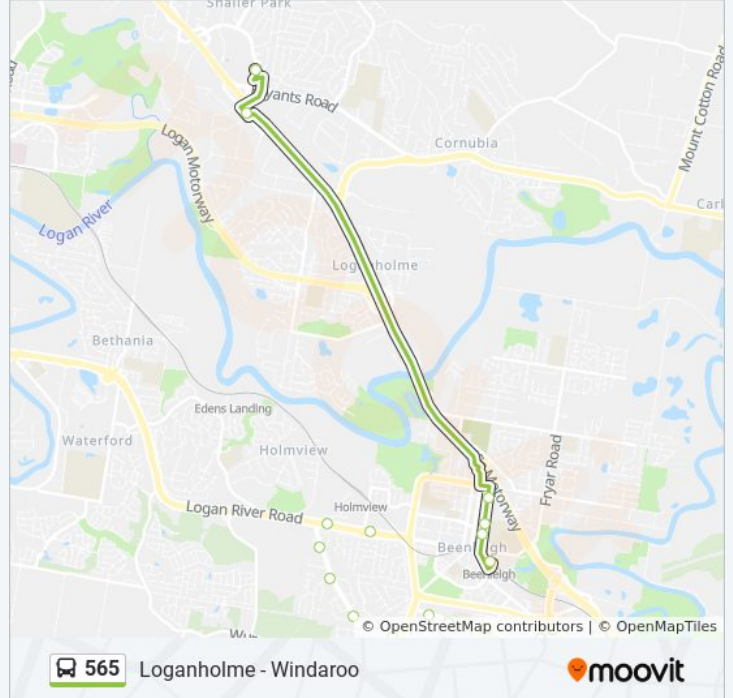

**565 bus Info**

**Direction:** Logan Hyperdome

**Stops:** 29

**Trip Duration:** 26 min

**Line Summary:**

Logan River Rd at Spanns Rd

Beenleigh Station, Stop A

Alamein St at Beenleigh High School

Alamein St Near Lae St

Alamein St Near Juniper Ct

Pintu Dr Near Tanah Merah Ave

Loganholme, Stop H

### Direction: Windaroo

29 stops

[VIEW LINE SCHEDULE](#)

Loganholme, Stop H

Alamein St Near Juniper Ct

Alamein St Near Lae St

Alamein St at Beenleigh High School

Beenleigh Station, Stop A

### 565 bus Info

**Direction:** Windaroo

**Stops:** 29

**Trip Duration:** 24 min

**Line Summary:**

Robert Stanley Dr Near Merrow St

Mount Warren Bvd Near Robert Stanley Dr

Mount Warren Bvd Near Magenta Ct