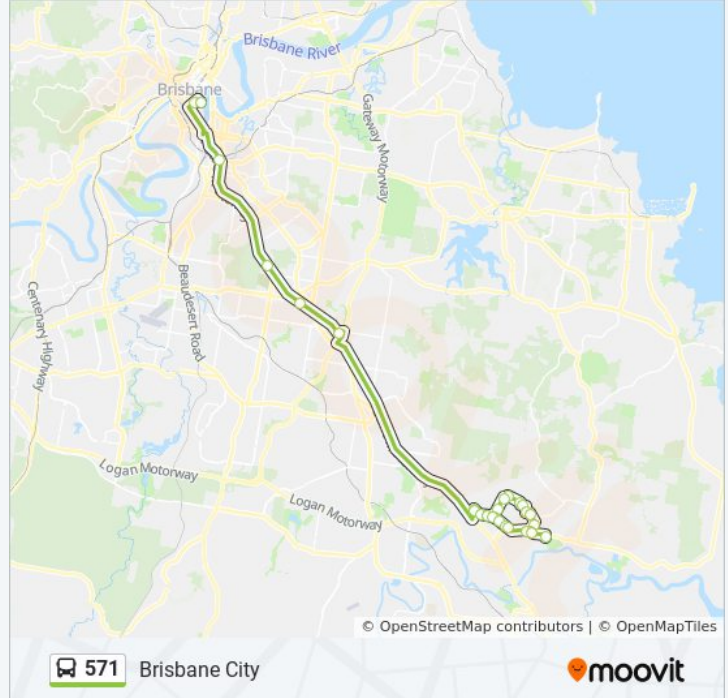

**Direction: Brisbane City**

28 stops

[VIEW LINE SCHEDULE](#)

- Loganholme, Stop H
- Bryants Rd Near Oliver St
- Bryants Rd Near Plantain Rd
- Plantain Rd Near Jasmine Cr
- Plantain Rd Near Lissadell St
- Parkview Rd Near Gyles Ct
- Parkview Cr Near Aster Ct
- Blackbutt St at Verbena Street
- Glenvale St Near Kilkenny St
- Kilkenny St Near Surrey St
- California Creek Rd Near Kilkenny St
- Beenleigh Redland Bay Rd at California Creek Road
- Logandale Bvd Near Beenleigh Redland Bay Rd
- Beenleigh Redland Bay Rd Near California Creek Rd
- Beenleigh Redland Bay Rd Near Montessa St
- Bryants Rd at Anakie Drive
- Bryants Rd Near Torres St
- Bryants Rd Near Park Lane
- Bryants Rd Near Plantain Rd
- Bryants Rd Near Oliver St
- Bryants Rd Near Belbora Rd

**571 bus Info**

**Direction:** Brisbane City

**Stops:** 28

**Trip Duration:** 71 min

**Line Summary:**

Loganholme, Stop D

Eight Mile Plains Station, Platform 1

Upper Mt Gravatt Station, Platform 1

Griffith University Station, Platform 1

Buranda Busway, Platform 1

Elizabeth Street Stop 82

Edward Street Stop 145

### Direction: Logan Hyperdome

28 stops

[VIEW LINE SCHEDULE](#)

Elizabeth Street Stop 82

Edward Street Stop 145

Buranda Busway, Platform 2

Griffith University Station, Platform 2

Upper Mt Gravatt Station, Platform 2