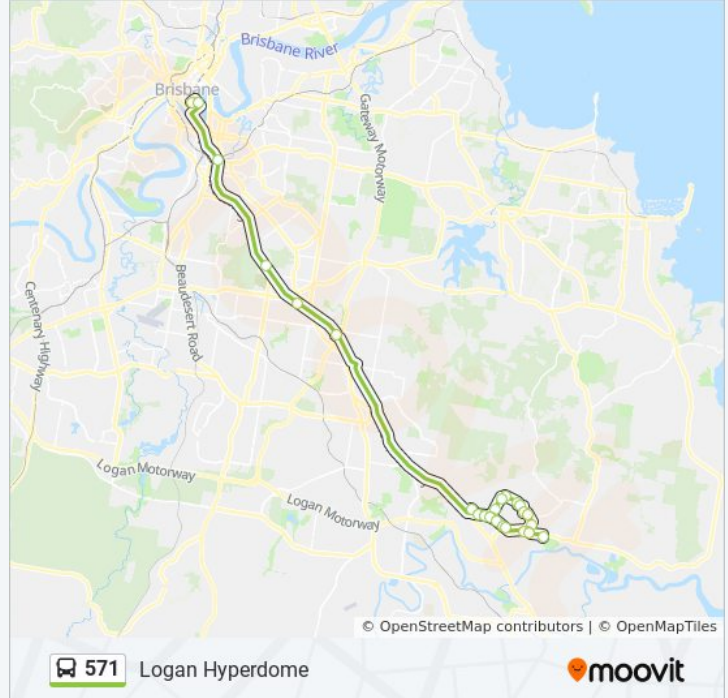

Griffith University Station, Platform 1

Buranda Busway, Platform 1

Elizabeth Street Stop 82

Edward Street Stop 145

### 571 bus Info

**Direction:** Logan Hyperdome

**Stops:** 28

**Trip Duration:** 59 min

**Line Summary:**

Logandale Bvd Near Beenleigh Redland Bay Rd

Beenleigh Redland Bay Rd Near California Creek Rd

Beenleigh Redland Bay Rd Near Montessa St

Bryants Rd at Anakie Drive

Bryants Rd Near Torres St

Bryants Rd Near Park Lane

Bryants Rd Near Plantain Rd

Bryants Rd Near Oliver St

Bryants Rd Near Belbora Rd

Loganholme, Stop H

571 bus time schedules and route maps are available in an offline PDF at [moovitapp.com](https://moovitapp.com). Use the [Moovit App](#) to see live bus times, train schedule or subway schedule, and step-by-step directions for all public transit in Brisbane.