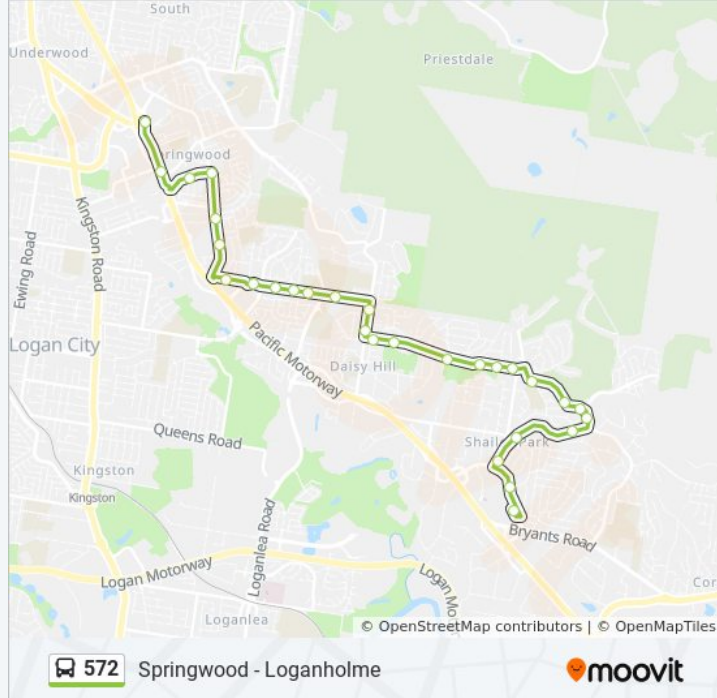

Chatswood Rd Near Evenwood St

Chatswood Rd at Coleman Crescent

Chatswood Rd at Brentwood Drive

Chatswood Rd at Old Chatswood Road

Chatswood Rd at Hawkins Street

Barbaralla Dr at Burgallby Road

Barbaralla Dr at Barbaralla Park

Barbaralla Dr at Tallowood Park

Wenlock Cr at Wyclif Avenue

Rochedale Rd at Springwood Plaza

Springwood Station, Platform 1

572 bus time schedules and route maps are available in an offline PDF at moovitapp.com. Use the [Moovit App](#) to see live bus times, train schedule or subway schedule, and step-by-step directions for all public transit in Brisbane.

[About Moovit](#) • [MaaS Solutions](#) • [Supported Countries](#) • [Mooviter Community](#)

© 2024 Moovit - All Rights Reserved

Check Live Arrival Times