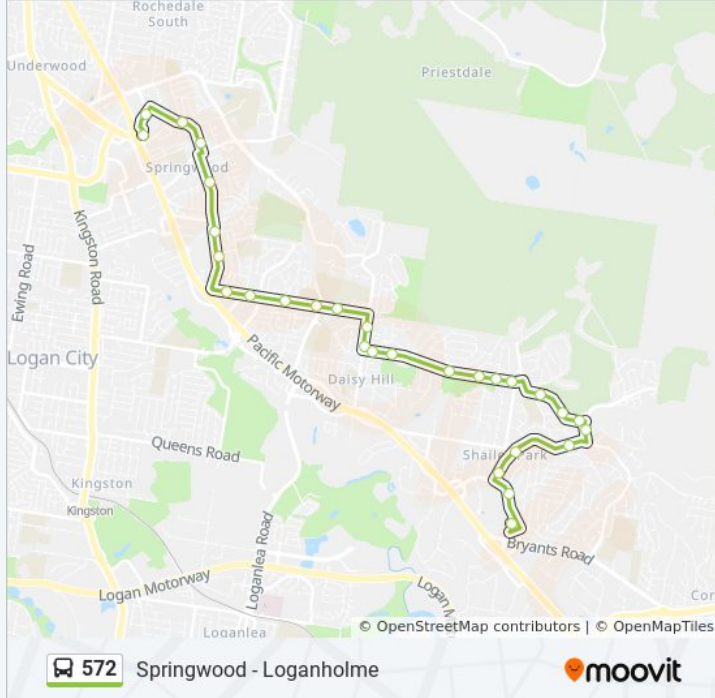

Use the Moovit App to find the closest 572 bus station near you and find out when is the next 572 bus arriving.

Direction: Logan Hyperdome

29 stops

[VIEW LINE SCHEDULE](#)

- Springwood Station, Platform 1
- Cinderella Dr Near Athena Gr
- Springwood Community Centre
- Cinderella Dr at Springwood Park
- Barbaralla Dr at Tallowood Park
- Barbaralla Dr at Barbaralla Park
- Barbaralla Dr at Burgallby Road
- Chatswood Rd at Hawkins Street
- Chatswood Rd at Old Chatswood Road
- Chatswood Rd at Coleman Crescent
- Chatswood Rd at St Edwards Catholic Primary School
- Chatswood Rd at John Paul College
- Daisy Hill Rd at Gladewood Drive
- Daisy Hill Rd at Lyndale Street
- Lyndale St at Celosia Street
- Lyndale St at Scarlet Park
- Lyndale St at Elita Street
- Lyndale St at Davina Street
- Lyndale St at Trinette Street
- Upper Lyndale St at Arnold Street
- Chatswood Rd at Koolan Park

572 bus Info

Direction: Logan Hyperdome

Stops: 29

Trip Duration: 23 min

Line Summary:

Chatswood Rd Near Voltaire St

Chatswood Rd at Kimberley Grove Park

Kimberley Dr Near Plantain Rd

Plantain Rd at Narcamus Crescent

Plantain Rd at Blackthorn Crescent

Plantain Rd at Mandew Street

Mandew St at Mandew Park

Loganholme, Stop G

Direction: Springwood Bus Station

29 stops

[VIEW LINE SCHEDULE](#)

Loganholme, Stop G

Mandew St at Hyperdome

Plantain Rd at Mandew Street

Plantain Rd at Blackthorn Crescent

Plantain Rd at Narcamus Crescent

Kimberley Dr Near Chatswood Rd

Chatswood Rd at Kimberley Grove Park