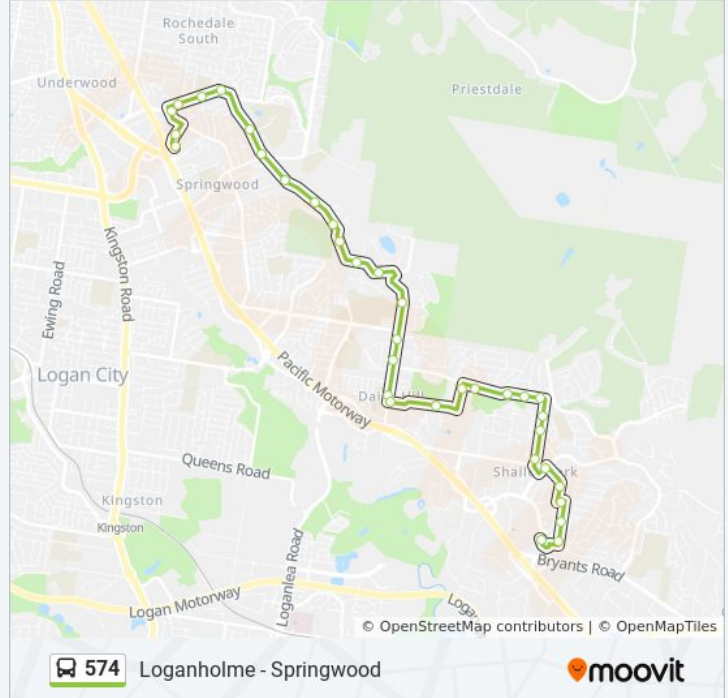

Daisy Hill Rd at Lyndale Street

Daisy Hill Rd at Gladewood Drive

Daisy Hill Rd at Highview Terrace

Springwood Rd at Kinloch Road

Springwood Rd at Trevallyan Drive

Springwood Rd at Springwood Reservoir

Springwood Rd at Karawatha Street

Springwood Rd at Springwell Avenue

Springwood Rd at Flinders View

Springwood Rd at Dennis Road

Springwood Rd at Springwood High School

Springwood Rd at McCormack Court

Springwood Road State School

Springwood Rd at Pannikin Street

Cinderella Dr at Collene Grove

Cinderella Dr Near Athena Gr

Vanessa Bvd Near Laurinda Cr

Springwood Station, Platform 3

574 bus time schedules and route maps are available in an offline PDF at moovitapp.com. Use the [Moovit App](#) to see live bus times, train schedule or subway schedule, and step-by-step directions for all public transit in Brisbane.

[About Moovit](#) · [MaaS Solutions](#) · [Supported Countries](#) · [Mooviter Community](#)

© 2024 Moovit - All Rights Reserved

Check Live Arrival Times