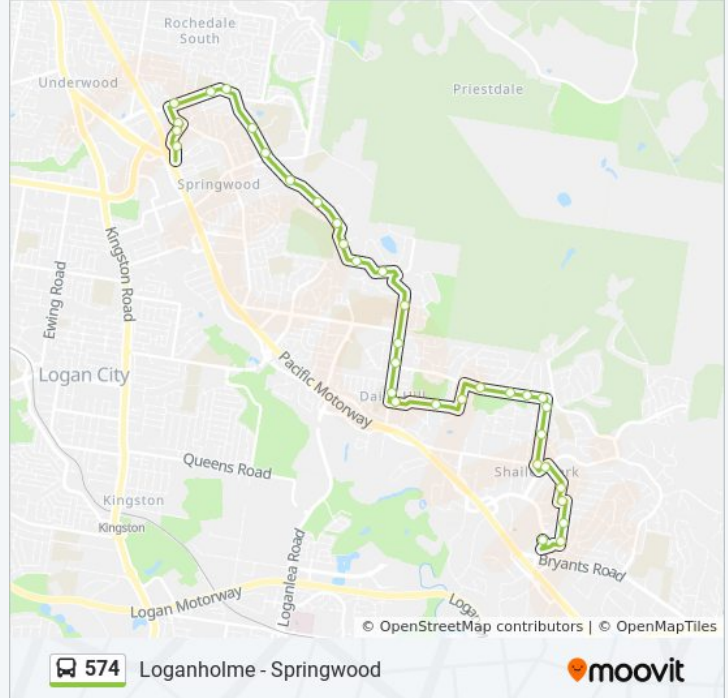

574 bus Info

Direction: Logan Hyperdome

Stops: 34

Trip Duration: 23 min

Line Summary:

Lyndale St at Davina Street
 Lyndale St at Trinette Street
 Upper Lyndale St at Arnold Street
 Roselea St at Kimberley Plaza
 Roselea St at Hailar Street
 Roselea St at Cooba Court
 Plantain Rd at Blackthorn Crescent
 Blackthorn Cr at Adelong Road
 Alba Street Near Borambil Rd
 Borambil Rd at Porang Street
 Borambil Rd at Feluga Street
 Loganholme, Stop G

Direction: Springwood Bus Station

35 stops

[VIEW LINE SCHEDULE](#)

Loganholme, Stop G
 Borambil Rd at Feluga Street
 Borambil Rd at Porang Street
 Alba Street Near Borambil Rd
 Blackthorn Cr at Adelong Road
 Plantain Rd at Blackthorn Crescent
 Roselea St at Cooba Court
 Roselea St at Hailar Street
 Roselea St at Roselea Park
 Upper Lyndale St at Arnold Street
 Lyndale St at Trinette Street
 Lyndale St at Davina Street
 Lyndale St at Elita Street
 Clivia Crescent at Lyndale Street
 Allamanda Dr at Usher Park
 Allamanda Dr at Allamanda Drive Shops
 Daisy Hill Rd at Daisy Hill Primary School

574 bus Info

Direction: Springwood Bus Station

Stops: 35

Trip Duration: 24 min

Line Summary:

Daisy Hill Rd at Lyndale Street

Daisy Hill Rd at Gladewood Drive

Daisy Hill Rd at Highview Terrace