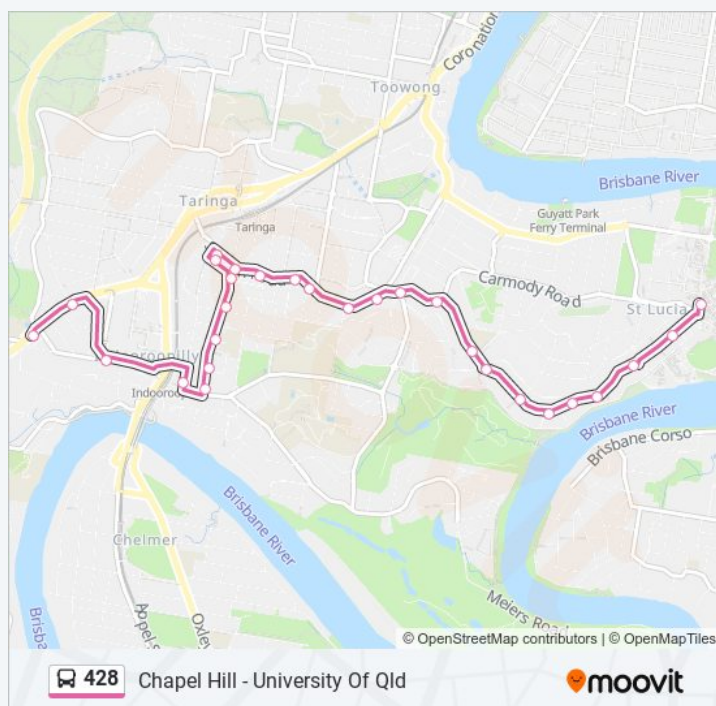

Direction: Indooroopilly School

Stops: 28

Swann Rd at Hutton Lane, Stop 21

Swann Rd at Bonvale Lane, Stop 21

Swann Rd Near Indooroopilly Rd, Stop 23

Swann Rd Near Kobada St, Stop 24

Swann Rd at Victoria Street, Stop 25

Central Ave at Newcross Street, Stop 32

Central Ave at Holy Family, Stop 33

Central Ave at Forest Lodge, Stop 34

Central Ave Near Lambert Rd, Stop 35

Clarence Rd Near Railway Ave, Stop 36

Station Rd at Indooroopilly Shopping Ctr, Stop E

Moggill Rd at Rylatt Street, Stop 25

Moggill Rd at Indooroopilly School, Stop 27

Trip Duration: 22 min

Line Summary:

Direction: Indooroopilly, Market St

29 stops

[VIEW LINE SCHEDULE](#)

UQ Chancellor's Place, Zone A

428 bus Info

Direction: Indooroopilly, Market St

Stops: 29

Trip Duration: 21 min

Line Summary:

Swann Rd at Bonvale Lane, Stop 21

Swann Rd Near Indooroopilly Rd, Stop 23

Swann Rd Near Kobada St, Stop 24