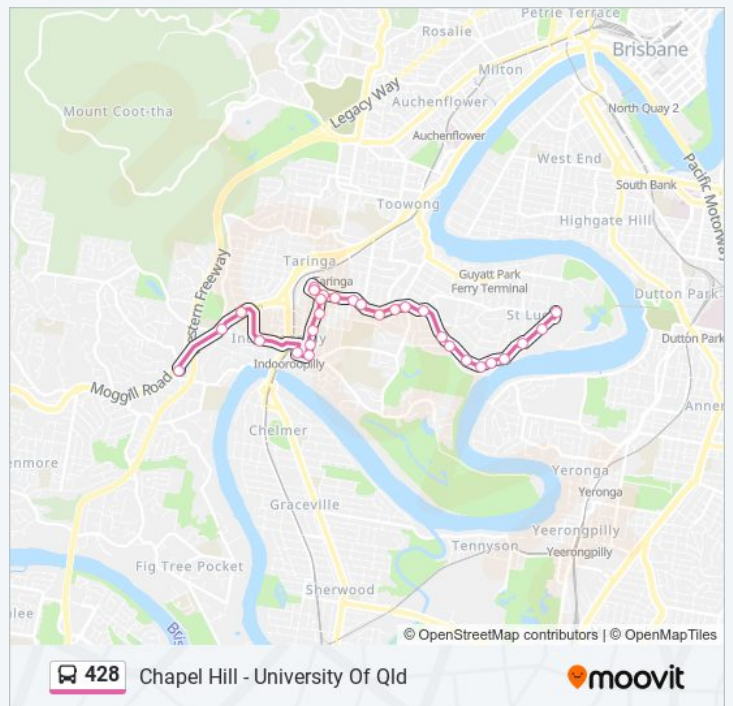

Moggill Rd at Rylatt Street, Stop 25

Moggill Rd at Indooroopilly School, Stop 27

Trip Duration: 22 min

Line Summary:

Direction: Indooroopilly, Market St

29 stops

[VIEW LINE SCHEDULE](#)

UQ Chancellor's Place, Zone A

Central Ave at Rennie Street, Stop 31

Central Ave at Newcross Street, Stop 32

Central Ave at Holy Family, Stop 33

Central Ave at Forest Lodge, Stop 34

Central Ave Near Lambert Rd, Stop 35

Clarence Rd Near Railway Ave, Stop 36

Station Rd at Indooroopilly Shopping Ctr, Stop E

Moggill Rd at Rylatt Street, Stop 25

Moggill Rd at Indooroopilly School, Stop 27

Market St Near Moggill Rd, Stop 28

Direction: University Of Queensland

43 stops

[VIEW LINE SCHEDULE](#)

Market St Near Moggill Rd, Stop 28

Witton Rd Near Market St, Stop 28a

Witton Rd Near Kate St, Stop 29

Kate St Near Boundary Rd, Stop 30

Jerrang St Near Jainba St, Stop 31

Jerrang St Near Market St, Stop 32