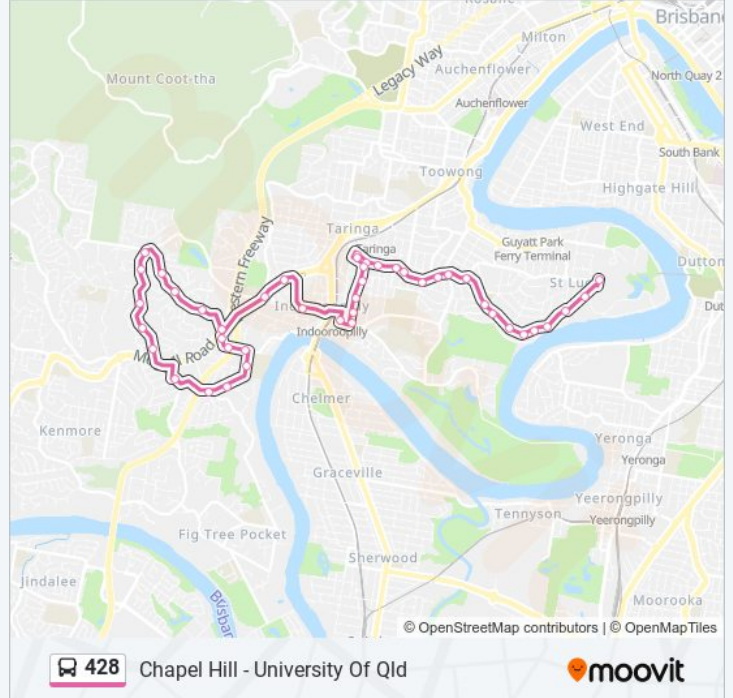

428 bus Info

Direction: Chapel Hill

Stops: 44

Trip Duration: 31 min

Line Summary:

- Central Ave at Holy Family, Stop 33
- Central Ave at Forest Lodge, Stop 34
- Central Ave Near Lambert Rd, Stop 35
- Clarence Rd Near Railway Ave, Stop 36
- Station Rd at Indooroopilly Shopping Ctr, Stop E
- Moggill Rd at Rylatt Street, Stop 25
- Moggill Rd at Indooroopilly School, Stop 27
- Market St Near Moggill Rd, Stop 28
- Witton Rd Near Market St, Stop 28a
- Witton Rd Near Kate St, Stop 29
- Kate St Near Boundary Rd, Stop 30
- Jerrang St Near Jainba St, Stop 31
- Jerrang St Near Market St, Stop 32
- Fig Tree Pocket Rd Near Bredden St, Stop 32a
- Chapel Hill Rd Near Neptune St, Stop 1
- Chapel Hill Rd Near Ludlow St, Stop 2
- Chapel Hill Rd Near Ludlow St, Stop 3
- Chapel Hill Rd Near Fuelling St, Stop 4
- Chapel Hill Rd Near Fleming Rd, Stop 5
- Burbong St at Burbong West
- Burbong St Near Merrilyn St, Stop 7
- Burbong St at Burbong East
- Burbong St Near Moggill Rd, Stop 9c

Direction: Indooroopilly Interchange

26 stops

[VIEW LINE SCHEDULE](#)

- UQ Chancellor's Place, Zone A
- Hawken Dr at Picardy Street, Stop 31
- Hawken Dr at Hawken Villiage, Stop 30
- Hawken Dr Near Highland Tce, Stop 29
- Hawken Dr at Highland Terrace, Stop 28
- Hawken Dr at Tarcoola Street, Stop 27

Moggill Rd at Rylatt Street, Stop 25

Moggill Rd at Indooroopilly School, Stop 27

Trip Duration: 22 min

Line Summary:

Direction: Indooroopilly, Market St

29 stops

[VIEW LINE SCHEDULE](#)

UQ Chancellor's Place, Zone A