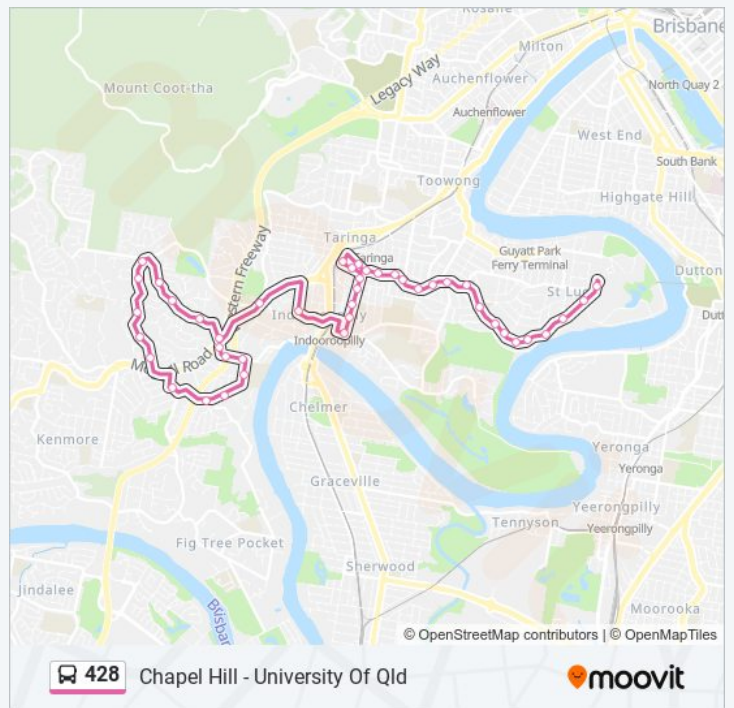

Moggill Rd at Rylatt Street, Stop 25

Moggill Rd at Indooroopilly School, Stop 27

Trip Duration: 22 min

Line Summary:

Direction: Indooroopilly, Market St

29 stops

[VIEW LINE SCHEDULE](#)

UQ Chancellor's Place, Zone A

[VIEW LINE SCHEDULE](#)

Market St Near Moggill Rd, Stop 28

Witton Rd Near Market St, Stop 28a

Witton Rd Near Kate St, Stop 29

Kate St Near Boundary Rd, Stop 30

Jerrang St Near Jainba St, Stop 31

Jerrang St Near Market St, Stop 32

428 bus Info

Direction: University Of Queensland

Stops: 43

Trip Duration: 24 min

Line Summary:

- Chapel Hill Rd Near Fuelling St, Stop 4
- Chapel Hill Rd Near Fleming Rd, Stop 5
- Burbong St at Burbong West
- Burbong St Near Merrilyn St, Stop 7
- Burbong St at Burbong East
- Burbong St Near Moggill Rd, Stop 9c
- Moggill Rd at Indooroopilly School, Stop 16
- Indooroopilly Shopping Centre Station, Stop C
- Lambert Rd Near Central Ave, Stop 35
- Central Ave at Forest Lodge, Stop 34
- Central Ave at Holy Family, Stop 33
- Central Ave at Newcross Street, Stop 32
- Central Ave at Rennie Street, Stop 31
- Central Ave Near Clarence Rd, Stop 30
- York St Near Prince St, Stop 29
- Swann Rd at Swann - Clarence, Stop 29
- Swann Rd Near Queens Rd, Stop 28
- Swann Rd at Burns Street, Stop 27
- Swann Rd at Saunders Street, Stop 26
- Swann Rd at Victoria Street, Stop 25
- Swann Rd Near Kobada St, Stop 24
- Swann Rd Near Indooroopilly Rd, Stop 23
- Swann Rd at Bonvale Lane, Stop 21
- Swann Rd at Hutton Lane, Stop 22
- Swann Rd at Ironside School, Stop 23/24
- Hawken Dr at Hawken Shops, Stop 25
- Hawken Dr at Tenth Avenue, Stop 26
- Hawken Dr at Tarcoola Street, Stop 27
- Hawken Dr at Highland Terrace, Stop 28
- Hawken Dr Near Highland Tce, Stop 29
- Hawken Dr at Hawken Villiage, Stop 30
- Hawken Dr at Picardy Street, Stop 31
- University Of Queensland