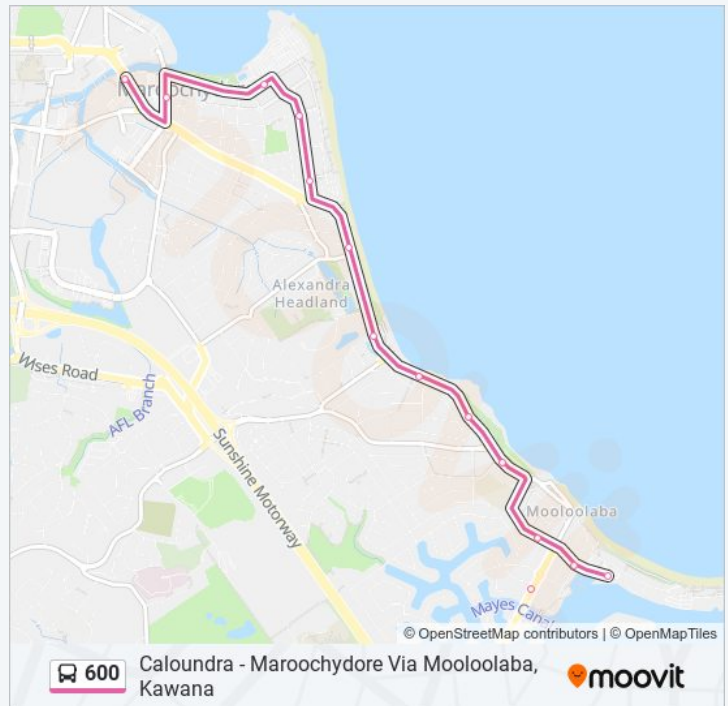

Beerburum St at Dicky Beach

Buccleugh St at Bryce Street

Rinaldi St at Moffat Beach

Edmund St at Russell Street

Edmund St at Caloundra Catholic Church

Moreton Pde at Saltair Street

Moreton Pde at Levuka Avenue

Edmund St at Russell Street

Rinaldi St at Moffat Beach

Buccleugh St at Bryce Street

Beerburrum St at Dicky Beach

Cooroy St Near Coochin St

Buderim St at Currimundi Hotel

Buderim St at Coryule Street

Nicklin Way at Coora Crescent

Mooloolaba Esp at Meta Street

Friday

05:25 - 23:10

Saturday

00:10 - 23:10

600 bus Info

Direction: Maroochydore Station

Stops: 45

Trip Duration: 50 min

Line Summary:

Alexandra Pde at Alexandra Headland

Alexandra Pde at Wilkes Family Park

Alexandra Pde at Alexandra Headland Beach

Alexandra Pde at Okinja Road

Sixth Ave at Sea Breeze Caravan Park