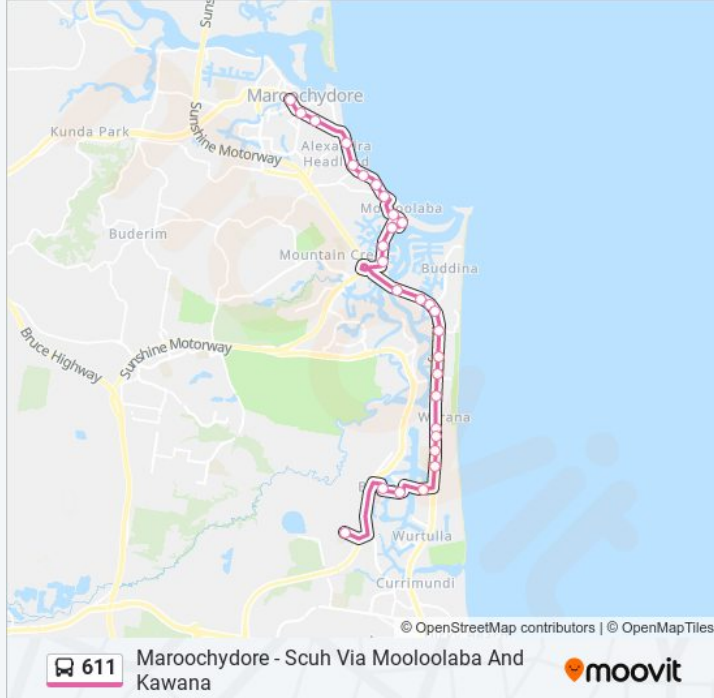

Use the Moovit App to find the closest 611 bus station near you and find out when is the next 611 bus arriving.

Direction: Maroochydore Station

29 stops

[VIEW LINE SCHEDULE](#)

- Woodlands Bvd at Forest Park Street
- Sunshine Coast University Hospital, Platform 1
- Florey Bvd at Prosperity Drive
- Kawana Bvd at the Decks Lake Kawana
- Nicklin Way at Kawana Waters High School
- Nicklin Way at Thunderbird Drive
- Nicklin Way at Sunshine Coast Stadium
- Nicklin Way at Main Drive
- Nicklin Way at 224 Centre
- Nicklin Way at Palkana Drive
- Nicklin Way at Beachwood Hostel
- Nicklin Way at Sunbird Chase
- Kawana Station Platform 2
- Nicklin Way at Point Cartwright Drive
- Nicklin Way at Jessica Boulevard
- Nicklin Way at the Groves Minyama
- Brisbane Rd at Neerim Drive
- Brisbane Rd at Tuckers Creek
- Brisbane Rd at Mooloolaba Bowls Club
- Mooloolaba, River Esplanade
- Walan St Near Bahlaka St

611 bus Info

Direction: Maroochydore Station

Stops: 29

Trip Duration: 41 min

Line Summary:

Mooloolaba Esp at Meta Street

Alexandra Pde at Alexandra Headland

Alexandra Pde at Wilkes Family Park

Alexandra Pde at Alexandra Headland Beach

Alexandra Pde at Okinja Road

Aerodrome Rd at Rose Street

Aerodrome Rd at Maud Street

Maroochydore Station, Platform 2

Direction: Meridan Plains, Woodlands Bvd

31 stops

[VIEW LINE SCHEDULE](#)

Maroochydore Station, Platform 1

Aerodrome Rd at Maud Street

Aerodrome Rd at Rose Street

Alexandra Pde at Okinja Road

Alexandra Pde at Alexandra Headland Beach

Alexandra Pde at Wilkes Family Park