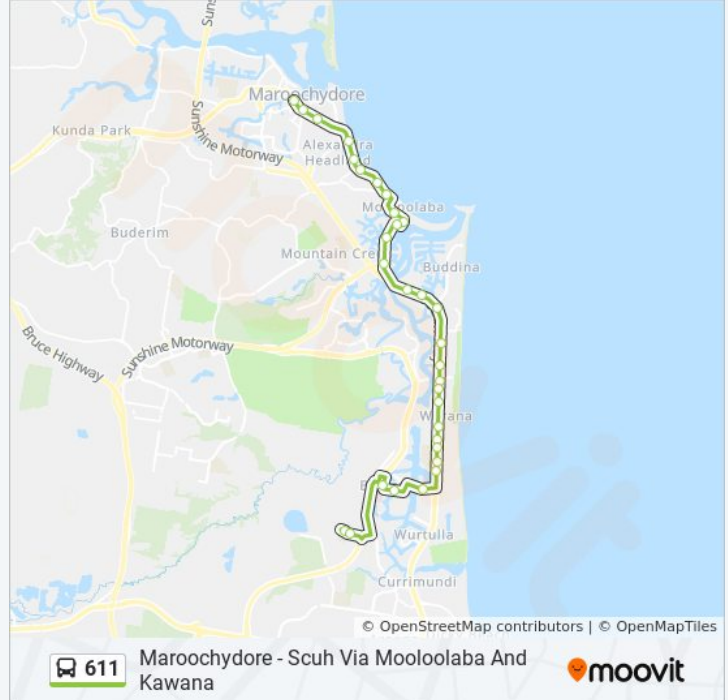

Nicklin Way at Palkana Drive

Nicklin Way at 224 Centre

Nicklin Way at Minkara Street

Nicklin Way at Main Drive

Nicklin Way at Sunshine Coast Stadium

Nicklin Wy at Thunderbird Drive

Nicklin Way at Kawana Waters High School

Nicklin Way at Beach Drive

Kawana Bvd at the Decks Lake Kawana

Florey Bvd at Prosperity Drive

Sunshine Coast University Hospital, Platform 2

Woodlands Bvd at Pacific Lutheran College

Woodlands Bvd at Forest Park Street

611 bus time schedules and route maps are available in an offline PDF at moovitapp.com. Use the [Moovit App](#) to see live bus times, train schedule or subway schedule, and step-by-step directions for all public transit in Brisbane.

[About Moovit](#) • [MaaS Solutions](#) • [Supported Countries](#) • [Mooviter Community](#)

© 2024 Moovit - All Rights Reserved

Check Live Arrival Times