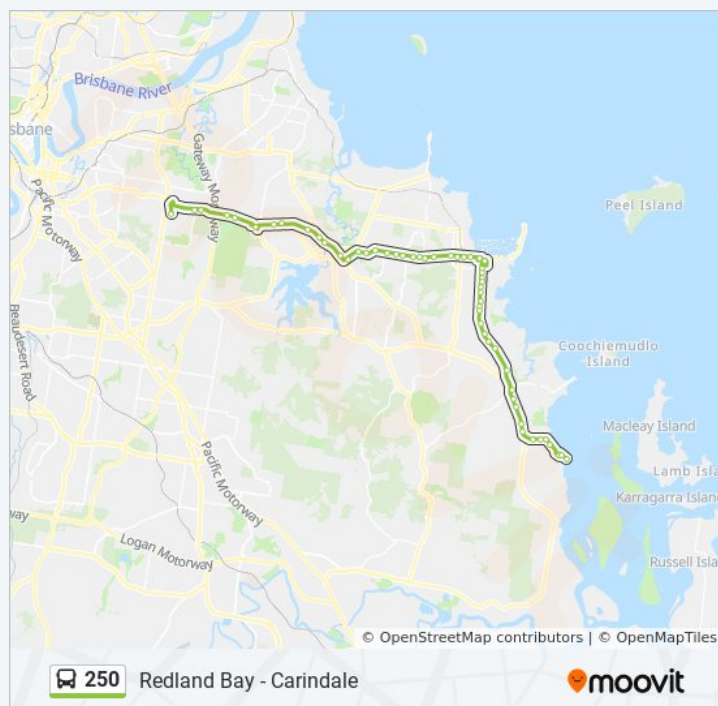

Use the Moovit App to find the closest 250 bus station near you and find out when is the next 250 bus arriving.

Direction: Carindale

54 stops

[VIEW LINE SCHEDULE](#)

- Redland Bay Marina, Platform 1
- Hamilton St at Pitt Street
- Broadwater Rd at Redland Bay Shops
- Broadwater Tce at Dart Street
- Boundary St at Main Street
- Charlie Buckler Memorial Sportsground
- Redland Bay Rd at Double Jump Road
- Redland Bay Rd at Anita Street
- Redland Bay Rd at Victoria Point High School
- Redland Bay Rd at Rosevale Court
- Redland Bay Rd at Magnolia Pde
- Victoria Point Central, Platform 1
- Cleveland Redland Bay Rd Near Beveridge Rd
- Cleveland Redland Bay Rd Near Finlandia Village
- Cleveland Redland Bay Rd at Dinwoodie Rd
- Cleveland Redland Bay Rd & Ziegenfusz Rd
- Cleveland Redland Bay Near William Stewart Park
- Cleveland Redland Bay Near Island Outlook Ave
- Cleveland Redland Bay Rd Near Melanie St
- Cleveland Redland Bay Rd Near South St
- Bloomfield St at South Street
- Bloomfield St Near Beach St

Finucane Rd at Vienna Road

Finucane Rd at Vienna Woods

Finucane Rd at Birch Street

Finucane Rd at Mcdonald Road

Finucane Rd at Dawson Road

Finucane Rd at Redland Research Station

Shore St at Grant Street

Shore St at Racq

Shore St at Black Swamp Wetlands

Cleveland Station

Middle Street, Stop B

Bloomfield St Near Russel St

250 bus Time Schedule

Redland Bay Marina Route Timetable:

Sunday	07:47 - 19:01
Monday	06:10 - 23:10
Tuesday	06:10 - 23:10
Wednesday	06:10 - 23:10
Thursday	06:10 - 23:10
Friday	06:10 - 23:10
Saturday	06:48 - 23:49

250 bus Info

Direction: Redland Bay Marina

Stops: 54

Trip Duration: 68 min

Line Summary:

Bloomfield St at Donald Simpson Park

Bloomfield St at Princess Street

Bloomfield St at Long Street