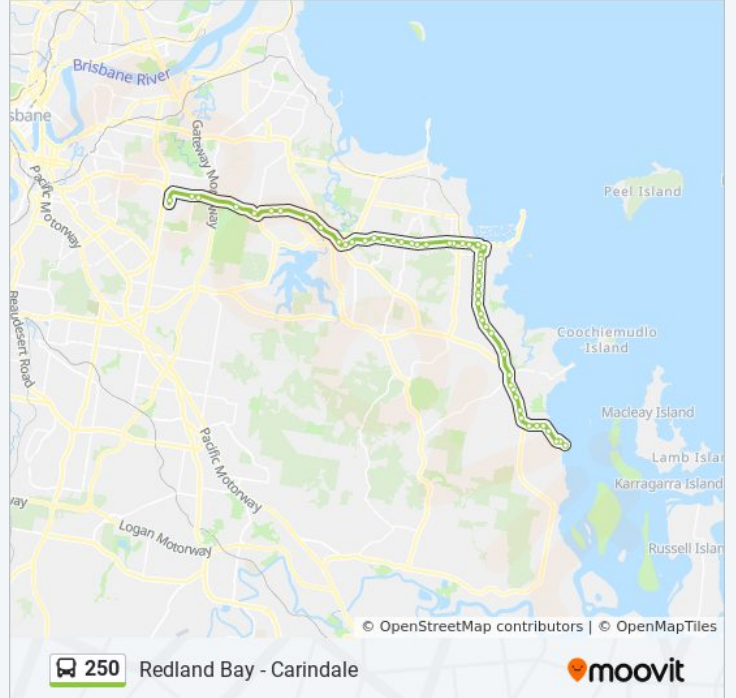

250 bus Info

Direction: Carindale

Stops: 54

Trip Duration: 63 min

Line Summary:

Bloomfield St Near Bay St
Bloomfield St Near Long St
Bloomfield St at Long Street
Bloomfield St at Princess Street
Bloomfield St at Donald Simpson Park
Bloomfield St Near Russell St
Middle Street, Stop A
Cleveland Station
Shore St at Black Swamp Wetlands
Shore St at Racq
Shore St at Grant Street
Finucane Rd at Redland Research Station
Finucane Rd at Mcdonald Road
Finucane Rd at Birch Street
Finucane Rd at Vienna Woods
Finucane Rd at Vienna Road
Finucane Rd at Alexandra Hills Shops
Finucane Rd at Alexandra Hills High School
Finucane Road at Moreton Institute Of Tafe
Finucane Rd at Willard Road
Moreton Bay Rd at Dan St
Capalaba Park 'N' Ride, Platform 1
Capalaba Bus Station, Stop E
Old Cleveland Rd Near Tinchborne St
Old Cleveland Rd Near Swinton St
Old Cleveland Rd Near Bacton Rd
Old Cleveland Rd Near Bacton Rd
The Sleeman Centre, Stop A
Old Cleveland Rd at Belmont Shooting Complex
Old Cleveland Rd Near Scrubb Rd
Old Cleveland Rd at Belmont Primary School
Carindale Shopping Centre Station, Platform J