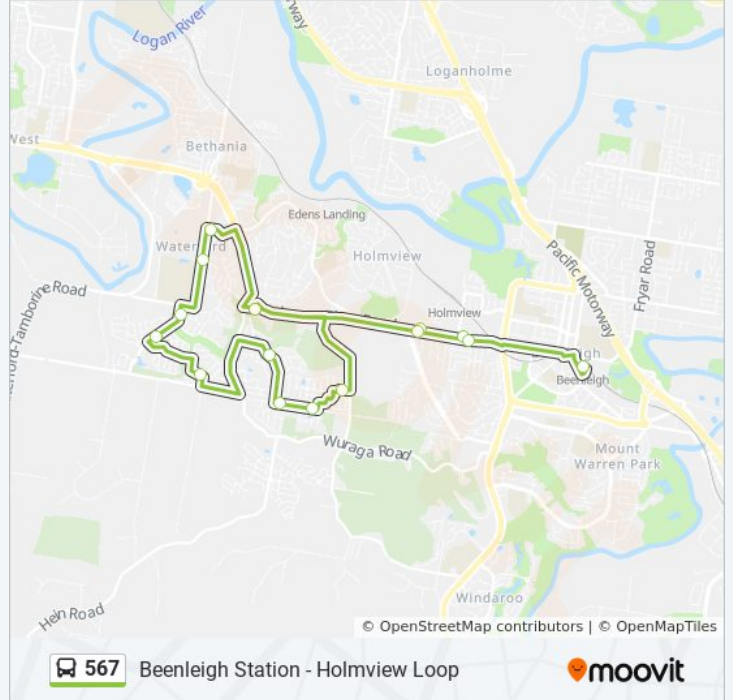

Beenleigh Station - Holmview Loop

Get The App

The 567 bus line Beenleigh Station - Holmview Loop has one route. For regular weekdays, their operation hours are:
(1) Holmview: 06:33 - 18:25
Use the Moovit App to find the closest 567 bus station near you and find out when is the next 567 bus arriving.

Direction: Holmview

17 stops

[VIEW LINE SCHEDULE](#)

- Beenleigh Station, Stop A
- Logan River Rd at Crest St
- Logan River Rd Near Harburg Dr
- Holmview Shops
- Glasson Dr at High Rd
- High Rd at Sabre St
- Jarvis Rd Near Woodlands Bvd
- Jarvis Rd at Grand Tce
- Grand Tce at Willow Rise Dr
- Ridgevale Bvd Near Amari St
- Tallagandra Rd at Ridgevale Bvd
- Tallagandra Rd at Rockford St
- Pepper Tree Dr at Stoneleigh Way
- Holmview Shops
- Logan River Rd Near Alexandra St
- Logan River Rd at Spanns Rd
- Beenleigh Station, Stop A

567 bus Time Schedule

Holmview Route Timetable:

Sunday	Not Operational
Monday	06:33 - 18:25
Tuesday	06:33 - 18:25
Wednesday	06:33 - 18:25
Thursday	06:33 - 18:25
Friday	06:33 - 18:25
Saturday	07:33 - 17:25

567 bus Info

Direction: Holmview

Stops: 17

Trip Duration: 39 min

Line Summary:

567 bus time schedules and route maps are available in an offline PDF at moovitapp.com. Use the [Moovit App](#) to see live bus times, train schedule or subway schedule, and step-by-step directions for all public transit in Brisbane.