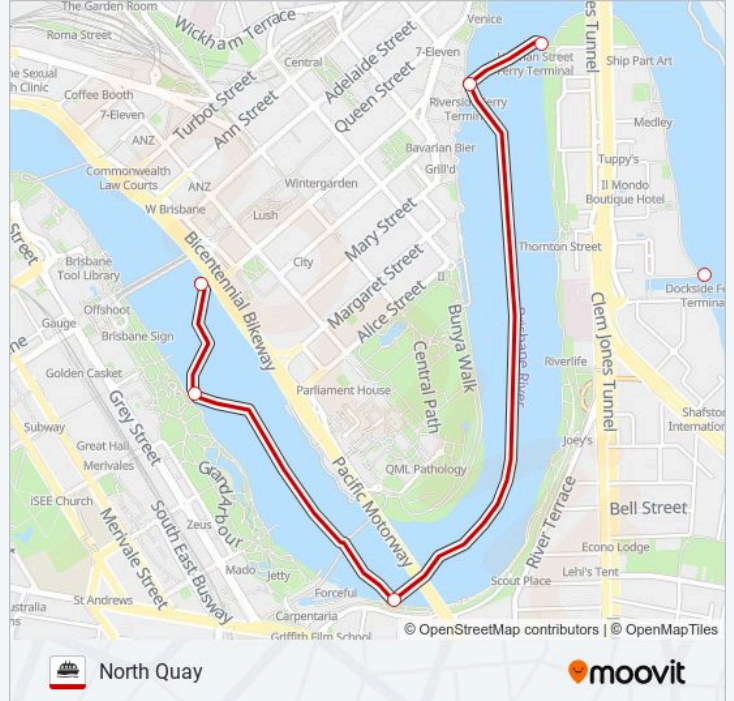

CITY HOPPER - NORTH QUAY ferry time schedules and route maps are available in an offline PDF at moovitapp.com. Use the Moovit App to see live bus times, train schedule or subway schedule, and step-by-step directions for all public transit in Brisbane.

© 2024 Moovit - All Rights Reserved